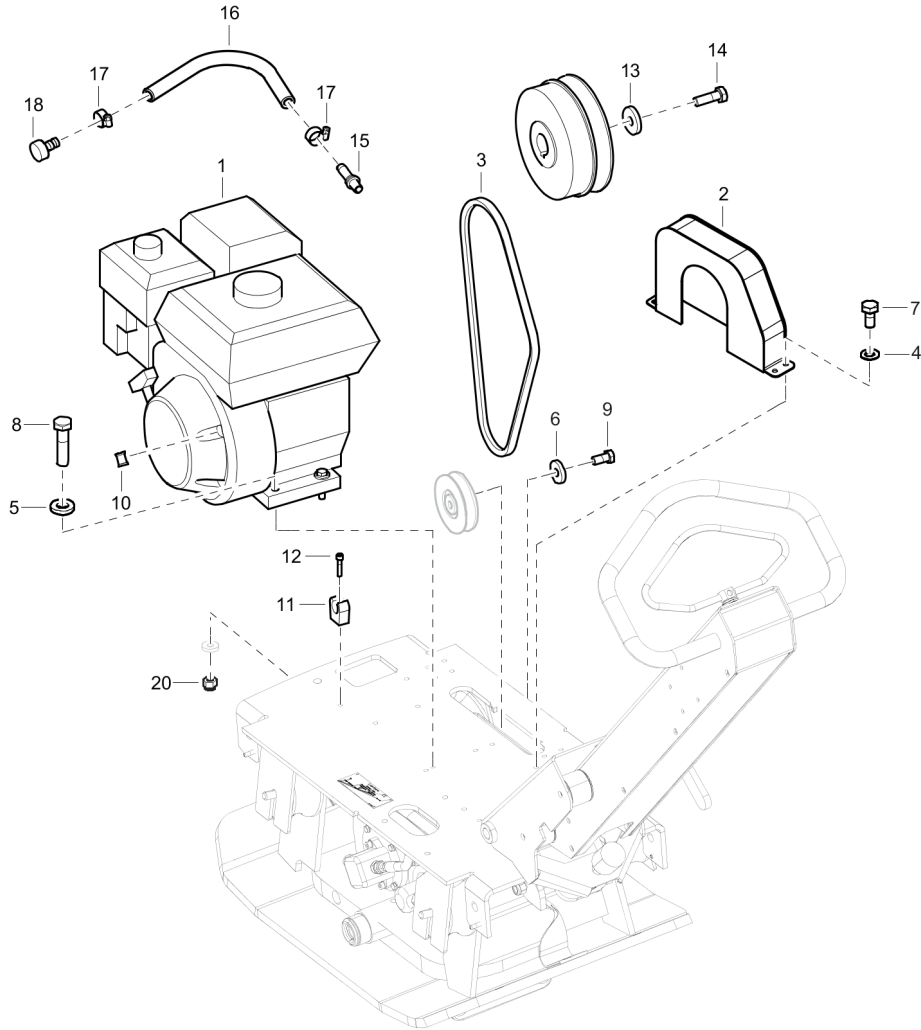

Engine Engine installation, Honda

Refer to the Parts Online web page for most up-to-date information. The printed information might be outdated.

Item	Part No.	Name	Qty	L
1	594472701	Engine, complete Honda GX200 SM-12SD	1	A
2	595278901	V-belt cover	1	
3	594332801	V-belt	1	
4	594123401	Washer, 8.4 x 16 x 1.5 mm, 0.33 x 0.63 x 0.06 in. 300 HV	4	
5	595036601	Washer DIN125	4	
6	595112801	Washer, 10.5 x 22 x 4 mm, 0.41 x 0.87 x 0.16 in. 300 HV	1	
7	595110101	Hex. head screw m8 x 16	4	
8	595110201	Hexagon bolt	4	
9	595344701	Hex. head screw	1	
10	595037501	Clamp	1	
11	594331001	Ryw-clips	1	
12	595347601	Screw, M5 x 25 mm	1	
13	595112901	Washer, 8.4 x 26 x 4 mm, 0.33 x 1.02 x 0.16 in. 300 HV	1	
14	595033401	Hex. head screw	1	
15	594648201	Hose connection	1	
16	594147801	Hose	1	
17	595454601	Hose clamp, 11-18 x 9 mm, 0.43 -0.71 x 0.35 in.	2	
18	594147301	Plug	1	
20	595352401	Nut, M5 A2K	1	

Comments for Page: Engine installation, Honda

(L)OCAL REMARKS

A | Honda GX200 SM-12 SD