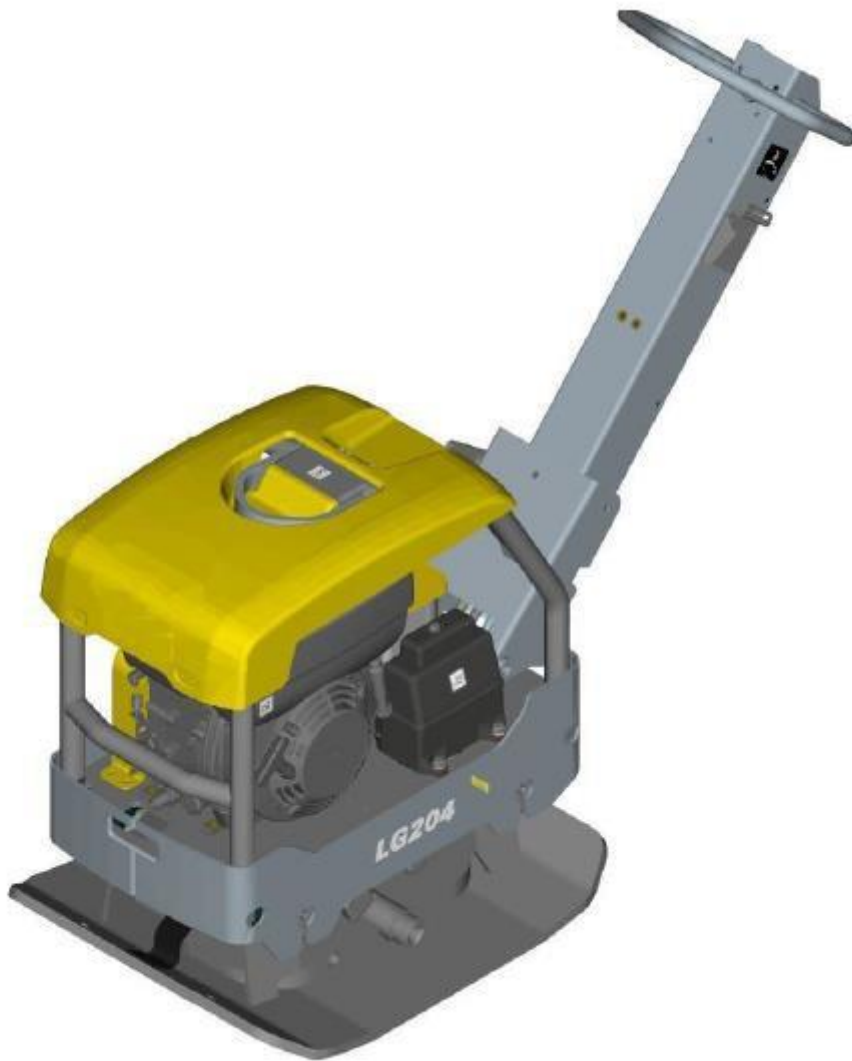

LG204

Spare parts list

Forward and reversible plate

LG204 s/n BGF101223-

General information

This spare parts list applies to the following:

Part number	Description
967871101	967871101 COMPACTORS Hatz 500 mm El
967871102	967871102 COMPACTORS Hatz 500 mm Man
967871103	967871103 COMPACTORS LG 204 Honda 500 mm
967871104	967871104 COMPACTORS Hatz 500 mm Bio EL
967871105	967871105 COMPACTORS Hatz 600 mm EL
967871107	967871107 COMPACTORS Hatz 500 mm EPA EL
967871108	967871108 COMPACTORS LG 204 500 mm Honda Bio
967871109	967871109 COMPACTORS 500 mm Hatz Man Bio
967871110	967871110 COMPACTORS 500 mm Hatz Man EPA