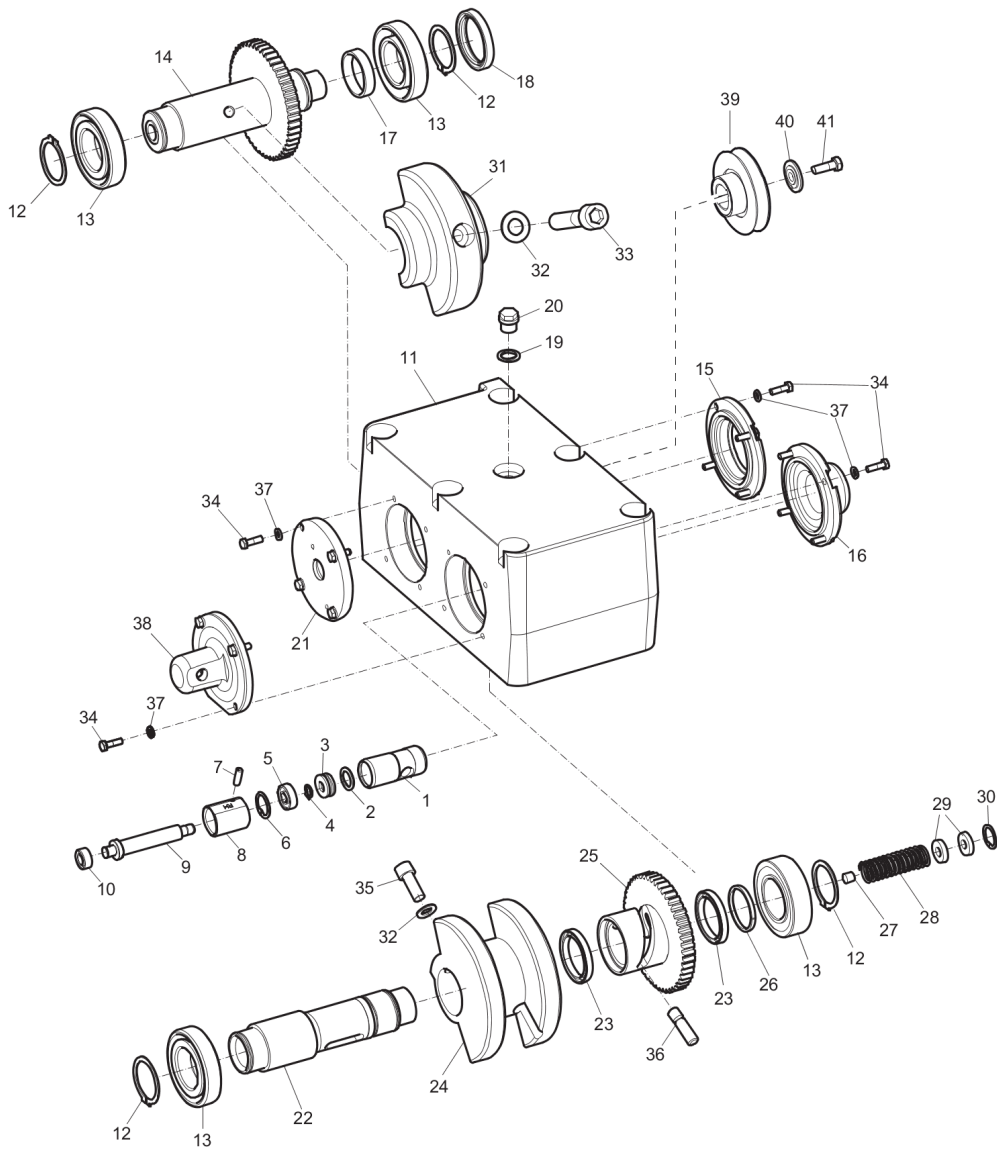

Mechanical Eccentric element

Refer to the Parts Online web page for most up-to-date information. The printed information might be outdated.

Item	Part No.	Name	Qty	L
-	595503001	Hydraulic Cylinder	1	
1	594643501	Piston	1	
2	594647701	Spring washer	1	
3	594647601	Thrust ball bearing	1	
4	594265601	Retaining ring	1	
5	594647501	Ball bearing	1	
6	594266401	Retaining ring	1	
7	595031101	Spring pin, Ø6 x 20 mm DIN 1481	1	
8	594645001	Cap	1	
9	594643301	Piston rod	1	
10	594332201	Sealing ring	1	
11	594436001	Eccentric housing	1	
12	595045801	Retaining ring	4	
13	594531101	Roller bearing	4	
14	594487201	Shaft, cpl	1	
15	594435801	Cover	1	
16	594643701	Cover	1	
17	594325901	Spacer ring	1	
18	594547401	Sealing ring	1	
19	595514301	Seal washer	1	
20	595048301	Plug, M16	1	
21	594435901	Cover	1	
22	594643601	Eccentric shaft	1	
23	594550501	Ball bearing	2	
24	594326701	Eccentric	1	
25	594644901	Gear wheel	1	
26	594326001	Spacer	1	
27	594546501	Screw	1	
28	594326901	Spring	1	
29	594326201	Washer	2	
30	595046001	Retaining ring	1	
31	594356201	Weight	1	
32	594534801	Washer 12x22x2	2	
33	594526301	Screw, M12 x 60 mm 10.9GEOMET®	1	
34	595055001	Screw, M6x20 mm 8.8 A2K	16	
35	594526201	Screw, M12 x 30mm 10.9GEOMET®	1	
36	594325801	Pin	1	
37	595186801	Washer 6,4x12x1,5	16	

Refer to the Parts Online web page for most up-to-date information. The printed information might be outdated.