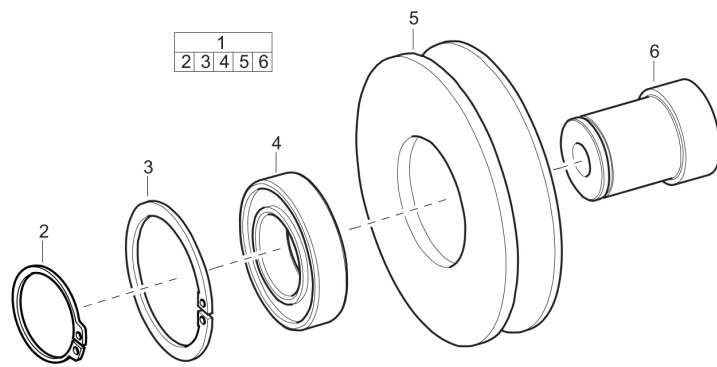

Mechanical Belt tightner

Item	Part No.	Name	Qty	L
1	594327901	Belt tightener	1	
2	594124701	Circlip	1	
3	594125001	Snap ring	1	
4	595045001	deep groove ball bearing	1	
5	594328001	V-belt pulley	1	
6	594328101	Shaft	1