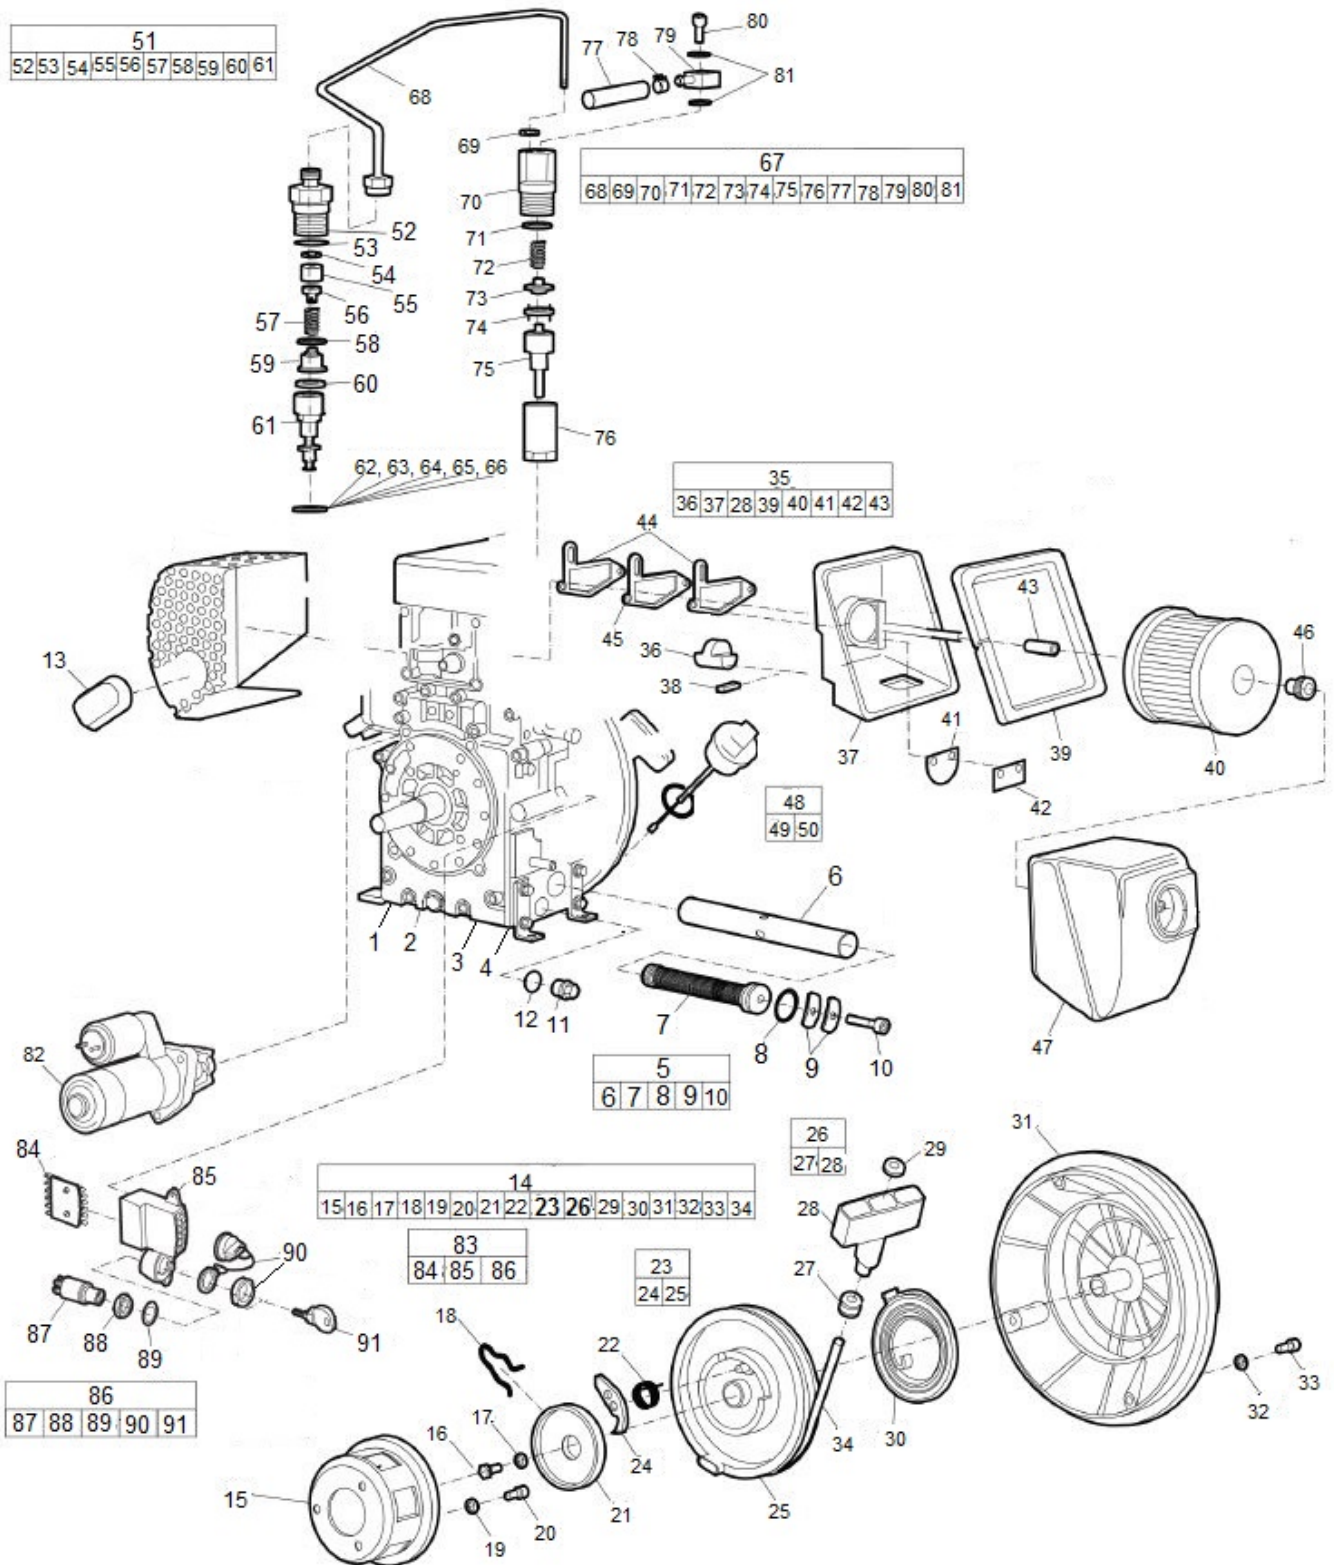

Engine Engine, Hatz 1B20

Refer to the Parts Online web page for most up-to-date information. The printed information might be outdated.

Item	Part No.	Name	Qty	L
1	595365401	Engine, Hatz 1B20 EPA	2	D
2	595365301	Engine, Hatz 1B20 manual start EPA	1	
3	595176501	Engine, cpl Hatz 1B20, electrical started	1	
4	594479601	Engine, cpl Hatz 1B20 Non EPA version	1	
5	594570101	Oil strainer, cpl	1	
6	-	Tube	1	
7	-	Oil strainer	1	
8	-	O-ring	1	
9	-	Washer	1	
10	-	Screw	1	
11	594570201	Plug	1	
12	594513001	Washer	1	
13	594570401	Exhaust pipe	1	
14	594568401	Recoil starter, cpl	1	
15	594569901	Starter pulley	1	
16	-	Screw	1	
17	-	Washer	1	
18	594569201	Spring	1	
19	-	Federring	1	
20	-	Screw	1	
21	595373301	Fricion plate	1	
22	594569701	O-ring	1	
23	594569101	Reel	1	
24	594569601	Ratchet	1	
25	-	Start pulley	1	
26	594568501	Handle, complete	1	
27	594202401	Sleeve	1	
28	-	Handle	1	
29	594202501	Washer, 5.3 mm, 0.21 in.	1	
30	594568601	Spiral spring	1	
31	595373401	Housing	1	
32	-	Washer	4	
33	-	Screw	4	
34	594569001	Starting rope	1	
35	594202701	Air filter housing, complete	1	
36	-	Vent nipple	1	
37	-	Housing	1	
38	-	Sealing strip	1	

Refer to the Parts Online web page for most up-to-date information. The printed information might be outdated.