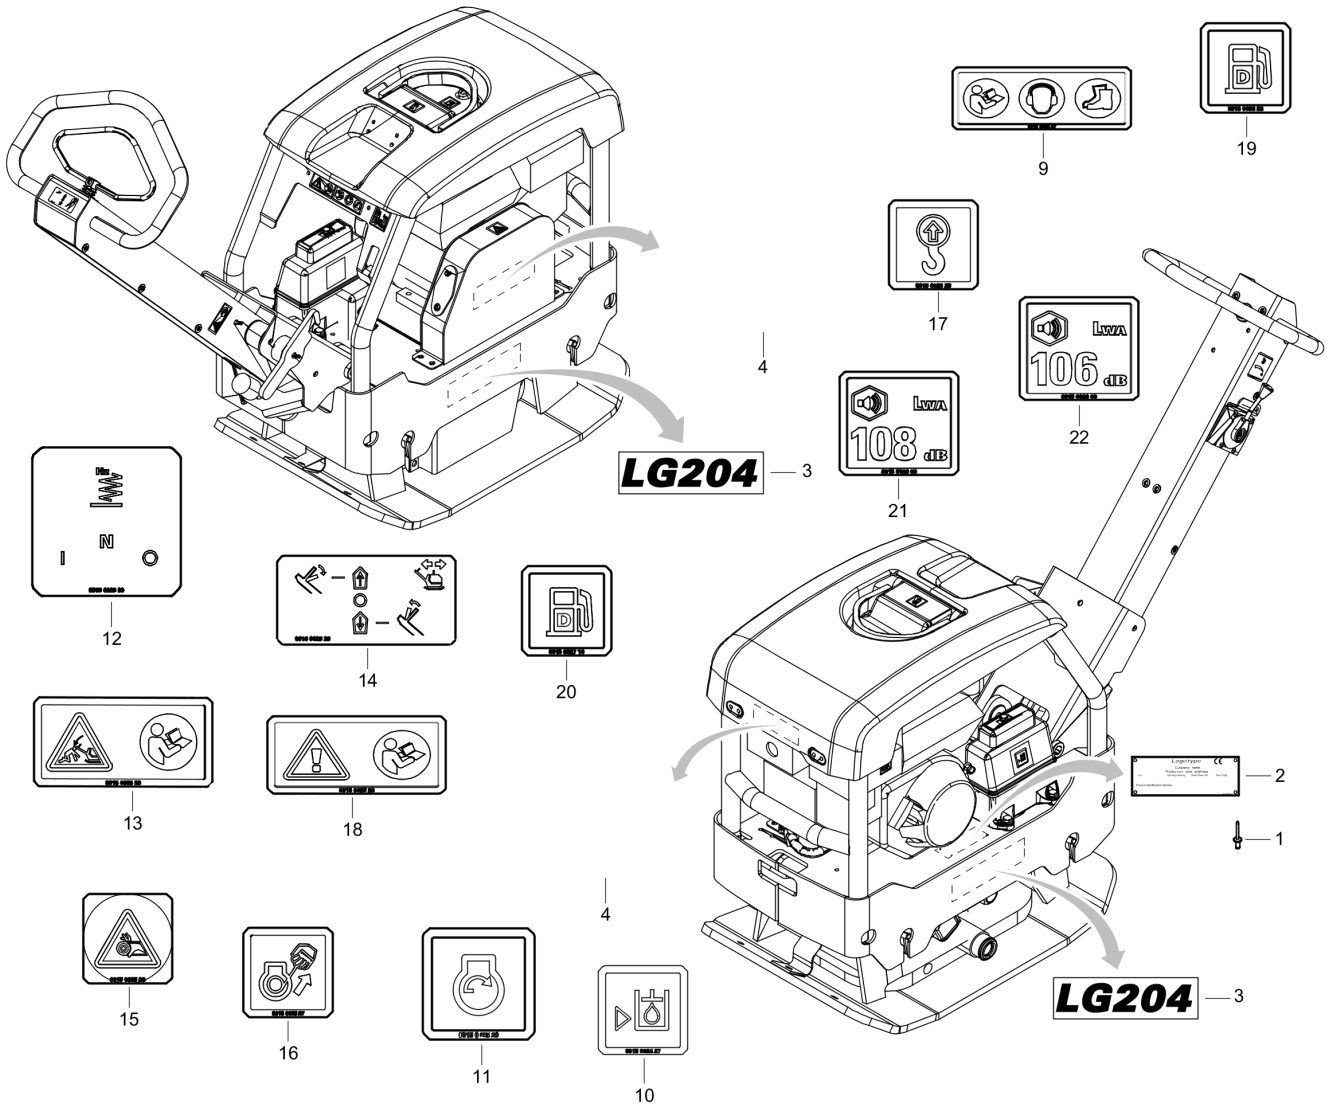

Mechanical Decals

Refer to the Parts Online web page for most up-to-date information. The printed information might be outdated.

Item	Part No.	Name	Qty	L
1	595351001	Drive screw	4	
2	-	Dataplate	1	
3	595513401	Product name	2	
4	595513601	Product name	1	
5	595216801	Logotype	1	
9	594659601	Safety label, read instructions, ear protection and safety boots	1	
10	595512801	Label, hydraulic oil level	1	
11	594660401	Label, electric engine start	1	
12	594661001	Label, throttle control EPA	1	
13	594660601	Safety label, lock handle	1	
14	594660701	Label, operator panel	1	
15	594660801	Safety label, rotating V-belts	1	
16	594869601	Label, manual start	1	
17	594660901	label, lifting point	1	
18	594869701	Decal safety	1	
19	594661601	Label,fuel	1	
20	595216401	PETROL FUEL	1	
21	595216301	Decal, noise level 108 dB	1	
22	594661501	Decal 40x40 mm, noise 106 db	1