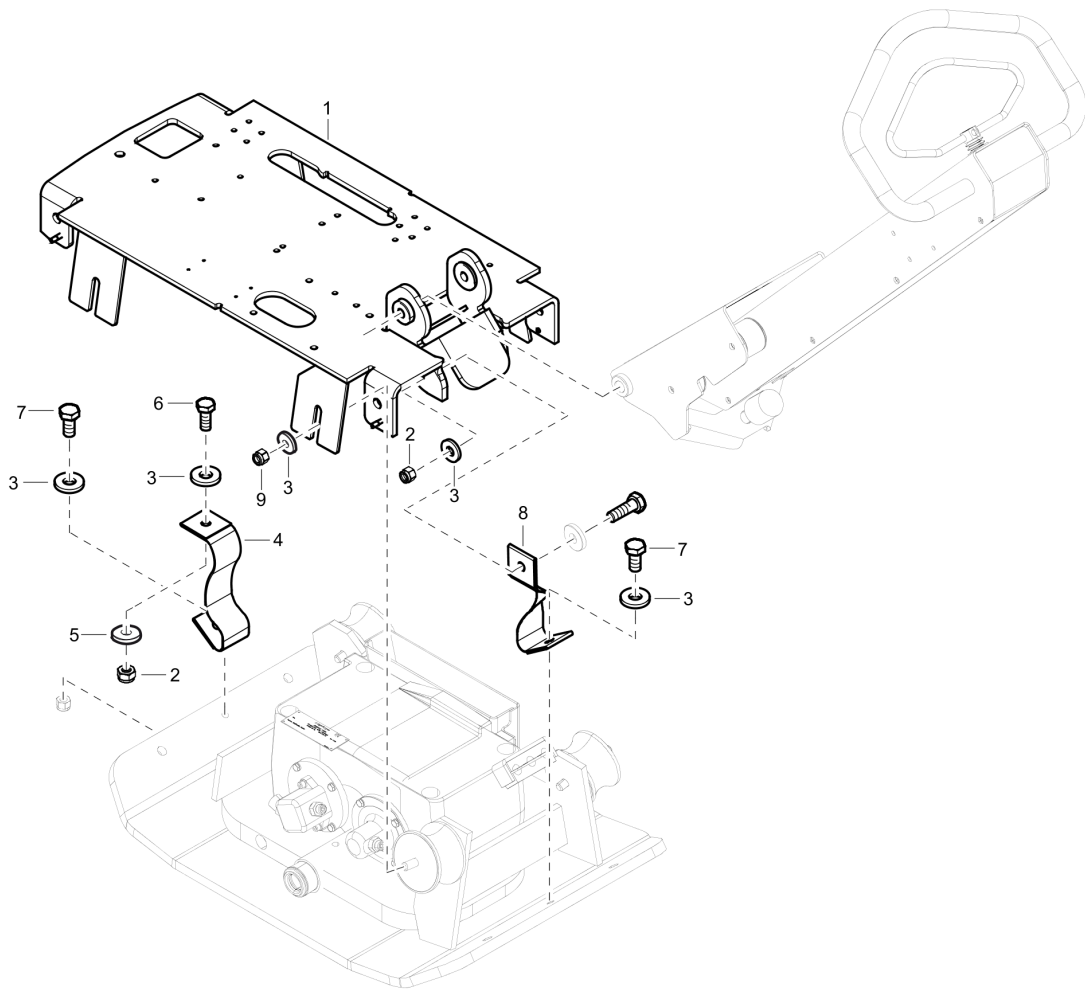

Mechanical Engine plate

Refer to the Parts Online web page for most up-to-date information. The printed information might be outdated.

Item	Part No.	Name	Qty	L
1	595128101	Engine plate	1	
2	595112701	Lock nut	2	
3	595113401	Washer DIN125	10	
4	594143001	Strap	1	
5	594124001	Washer, 13x36x6 mm, 0.51x1.42x0.24 ". 300HV	4	
6	594119101	Screw DIN933	2	
7	595345301	Hex. head screw	2	
8	594141501	Strap	1	
9	595029401	Nut hexagon	4