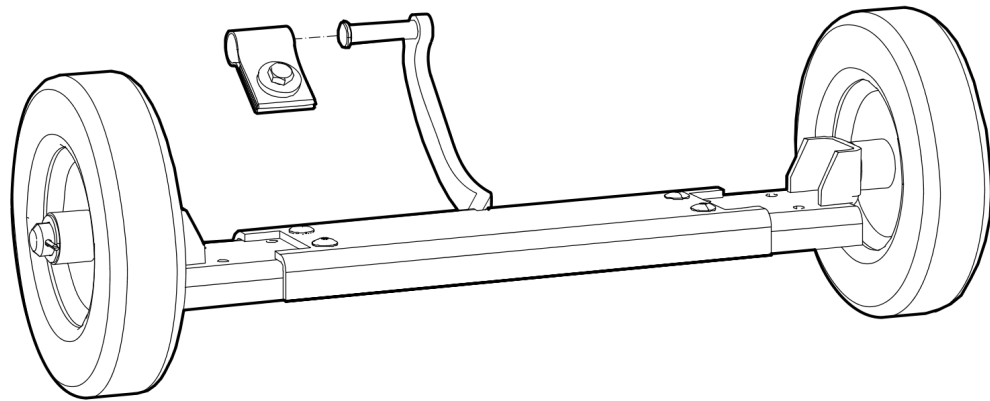

Comments for Page: Forward and reverse piston repair kit

(L)OCAL REMARKS

A | See section "Eccentric element".

Service, repair and wear part kits Transport device kit

Item	Part No.	Name	Qty	L
1	594830501	Transport device kit	1	
-	--	Transport device	1	
-	--	Strap	1	
-	--	Washer, 13 x 36 x 6 mm, 0.51 x 1.42 x 0.24 in. 300 HV	1	
-	--	Screw, M12 x 25 mm 8.8 A3K	1	
-	--	Screw, M8 x 30 mm 8.8	4	
-	--	Wheel shaft	2	
-	--	Washer	4	
-	--	Wheel	2	
-	--	Split pin	2	
-	--	Washer, 8.4 x 22 x 3 mm, 0.33 x 0.87 x 0.12 in. 300 HV	4	
-	--	Nut, M8 A2K	4	