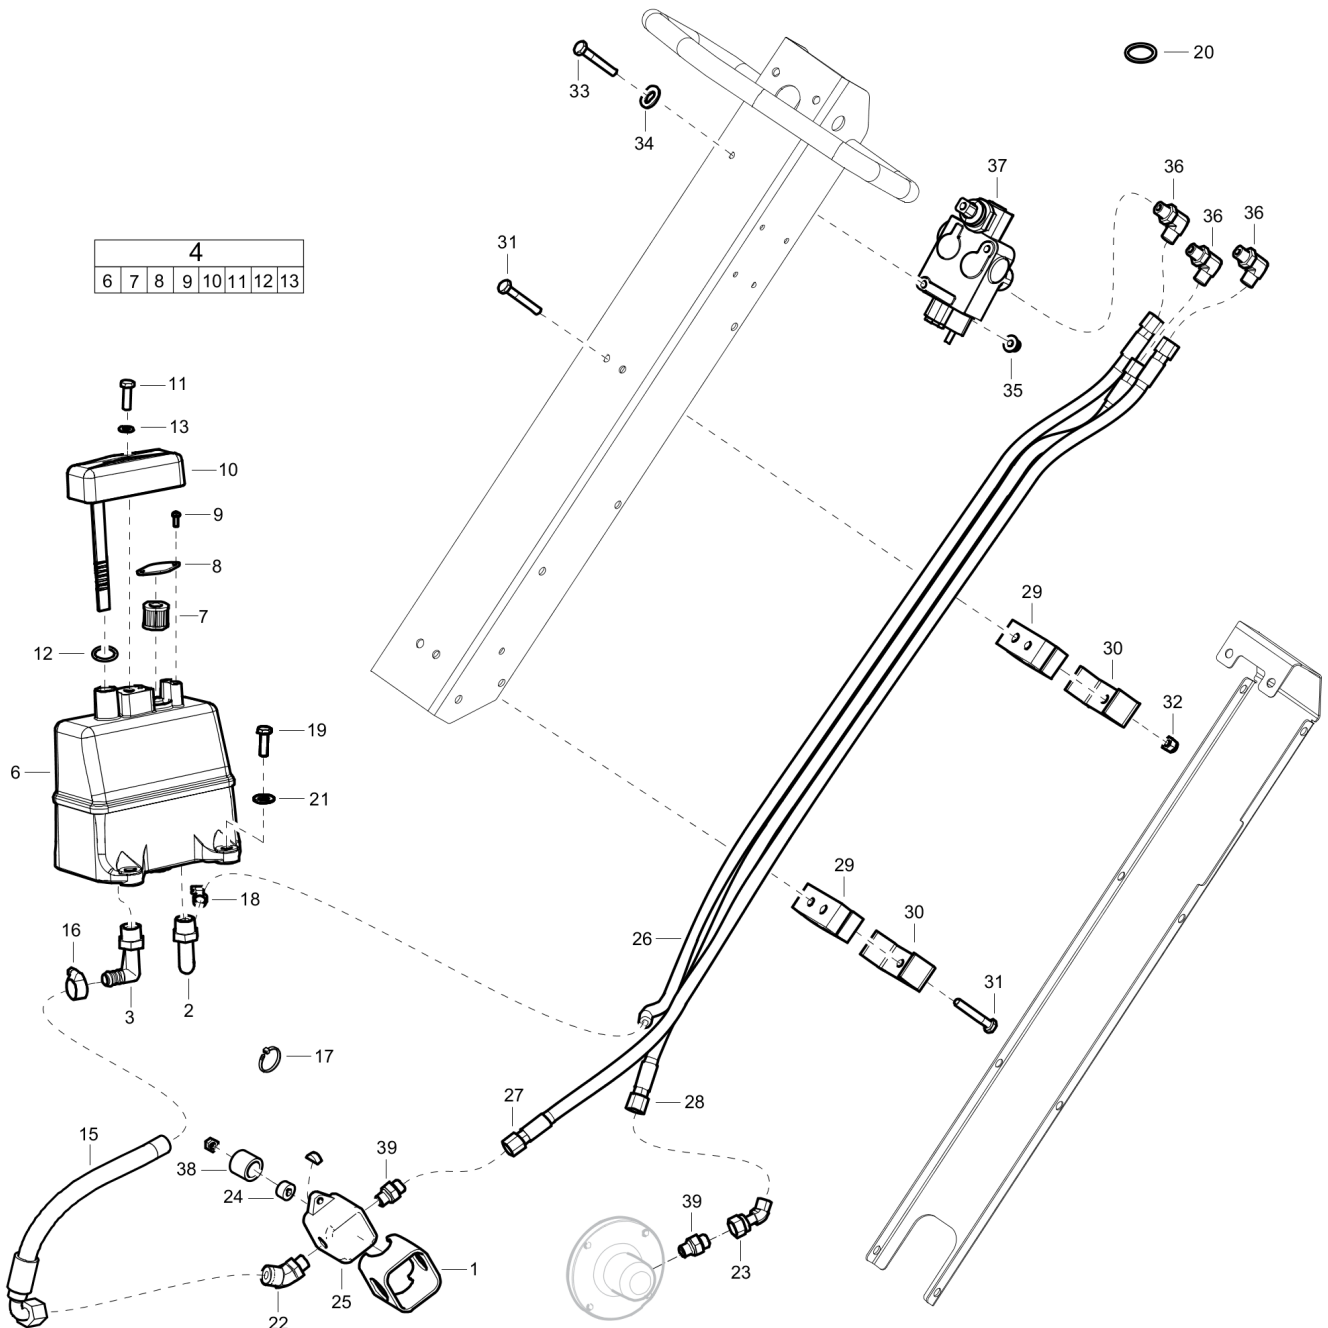

Mechanical Hydraulic system

Refer to the Parts Online web page for most up-to-date information. The printed information might be outdated.

Item	Part No.	Name	Qty	L
1	594324301	Cover	1	
2	594426001	Adapter	1	
3	594426101	Adapter	1	
4	594426301	Hydraulic oil tank, complete	1	
6	595175301	Oil tank	1	
7	594445501	Air filter	1	
8	594445401	Holder	1	
9	594838801	Screw, K50 x 12 mm Type KX-PT	2	
10	594443101	Cover with oil dipstick	1	
11	595465901	Screw, M8x25 mm 8.8 A2K	1	
12	595047301	O-ring	1	
13	595066601	Washer, 8.4x 6x1.5 mm 300HV	1	
15	594488101	Hydraulic hose	1	
16	595454701	Hose clamp	1	
17	595354201	Cable	1	
18	595160701	Hose clamp	1	
19	594118501	Screw hexagon	4	
20	595185401	Loctite	1	
21	594747401	Washer	4	
22	594523701	Elbow	1	
23	594519101	Elbow	1	
24	594548901	Sleeve	1	
25	594455301	Hydraulic pump	1	
26	595370601	Hose	1	
27	595288301	Hose	1	
28	595370501	Hose	1	
29	594324001	Rubber block	2	
30	594147401	Bracket	2	
31	595287101	Hexagon bolt	4	
32	595352301	Lock nut	2	
33	595110001	Screw, M6 x 55 mm 8.8 A2K	2	
34	595036501	Plain washer	2	
35	595112601	Lock nut, M8	2	
36	594518601	Connector	3	
37	594347601	Valve, complete	1	
38	594548801	Sleeve	1	
39	595063001	Straight connector	2	

Refer to the Parts Online web page for most up-to-date information. The printed information might be outdated.