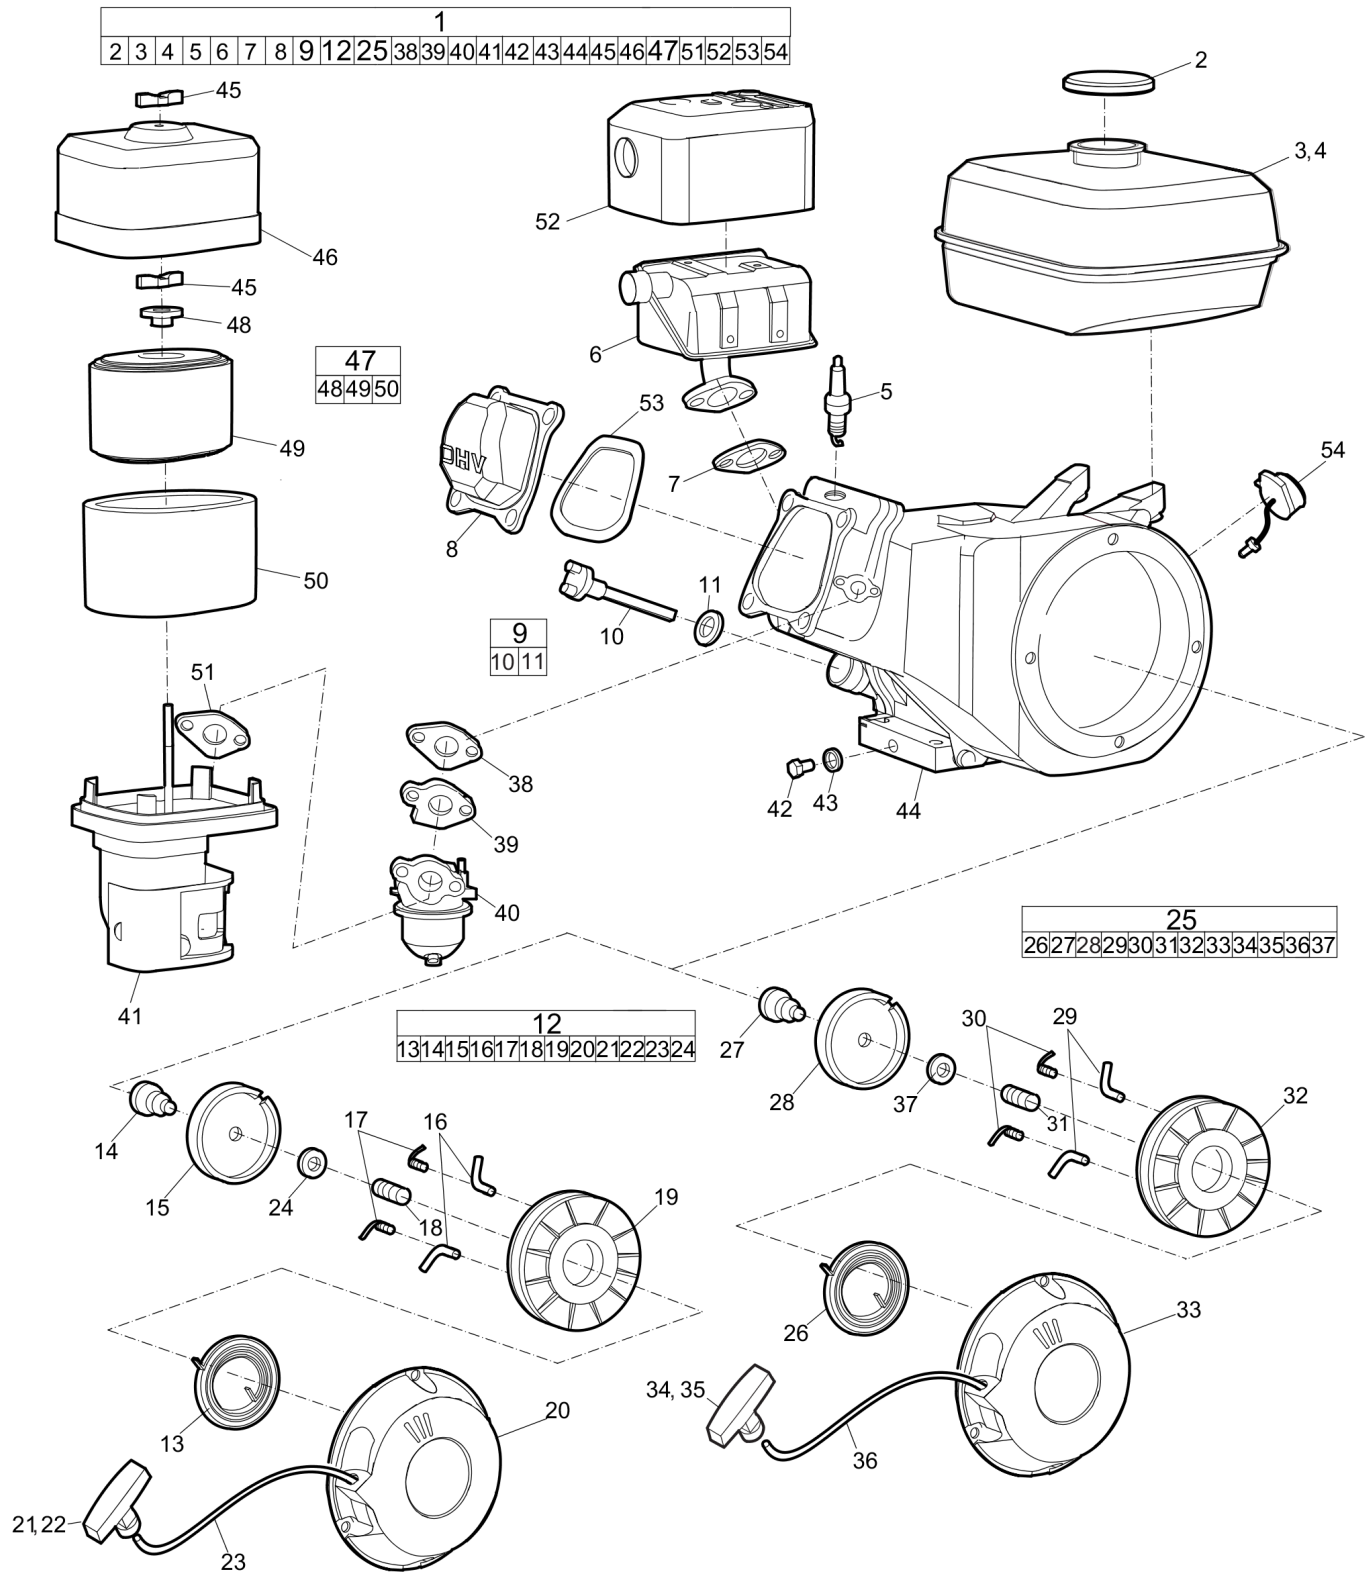

Engine Engine, Honda GX 200 UT SM-12 OH

Refer to the Parts Online web page for most up-to-date information. The printed information might be outdated.

Item	Part No.	Name	Qty	L
1	594472701	Engine, complete Honda GX200 SM-12SD	1	
2	594609101	Fuel cap	1	
3	594204501	Fuel tank	1	A
4	594200801	Fuel tank	1	B
5	594198001	Plug, spark (bpr5es) (ngk)	1	
6	594314001	Muffler	1	
7	594300401	Gasket, muffler	1	
8	595471101	Cover comp., head	1	
9	594203801	Cap assy., oil filler	1	
10	-	Dipstick	1	C
11	595048901	Oil plug gasket	1	
12	594602701	Recoil starter, complete	1	D
13	594303901	Spring	1	
14	595381301	Adjustment screw	1	
15	595381501	Guide	1	
16	594204201	Ratchet	2	
17	595381601	Spring, return	2	
18	595381701	Spring	1	
19	594204301	Reel	1	
20	595375001	Case comp., recoil starter *nh1*	1	
21	595381801	Handle	1	E
22	594304801	Grip, starter	1	F
23	595049101	Starting rope	1	
24	595131001	Friction washer	1	
25	594205601	Recoil starter, complete	1	G
26	594303901	Spring	1	
27	595381301	Adjustment screw	1	
28	595381501	Guide	1	
29	594204201	Ratchet	2	
30	595381601	Spring, return	2	
31	595381701	Spring	1	
32	594204301	Reel	1	
33	-	Injector part	1	
34	594304801	Grip, starter	1	H
35	595381801	Handle	1	I
36	595049101	Starting rope	1	
37	595131001	Friction washer	1	
38	594204101	Gasket	1	

Refer to the Parts Online web page for most up-to-date information. The printed information might be outdated.