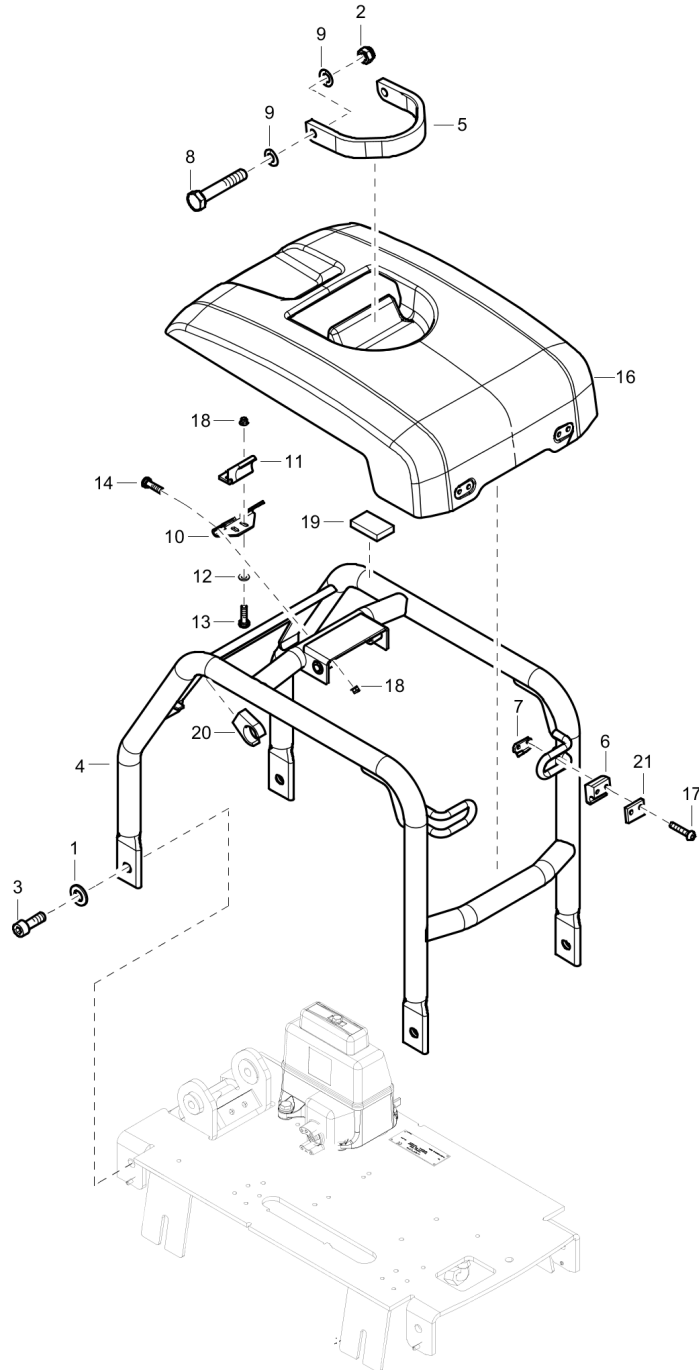

Comments for Page: Forward and reverse piston repair kit

(L)OCAL REMARKS

A | See section "Eccentric element".

Service, repair and wear part kits Transport device kit

Item	Part No.	Name	Qty	L
1	594830501	Transport device kit	1	
-	--	Transport device	1	
-	--	Strap	1	
-	--	Washer, 13 x 36 x 6 mm, 0.51 x 1.42 x 0.24 in. 300 HV	1	
-	--	Screw, M12 x 25 mm 8.8 A3K	1	
-	--	Screw, M8 x 30 mm 8.8	4	
-	--	Wheel shaft	2	
-	--	Washer	4	
-	--	Wheel	2	
-	--	Split pin	2	
-	--	Washer, 8.4 x 22 x 3 mm, 0.33 x 0.87 x 0.12 in. 300 HV	4	
-	--	Nut, M8 A2K	4	

Service, repair and wear part kits Block paving plate kit 510 mm (20.1 in.)

Item	Part No.	Name	Qty	L
1	595385901	Block paving plate kit 510 mm (20.1 in.)	1	
-	--	Polyurethane plate, 510 mm, 20.1 in.	1	
-	--	Bracket	2	
-	--	Nut, M10 x 1.5 mm A3K	4	
-	--	Screw, M10 x 45 mm 4.6 A3K	4	

Mechanical Frame and hoods

Refer to the Parts Online web page for most up-to-date information. The printed information might be outdated.

Item	Part No.	Name	Qty	L
1	595112801	Washer, 10.5 x 22 x 4 mm, 0.41 x 0.87 x 0.16 in. 300 HV	4	
2	595112701	Lock nut	2	
3	594120901	Hex sock. screw M12 x 40	4	
4	594184401	Protective frame	1	
5	594150901	Lifting lug	1	
6	594469601	Clip	2	
7	594471501	Stop	2	
8	594119301	Hex. head screw	2	
9	595115401	Washer	4	
10	594469701	Bracket	1	
11	594469501	Clip	1	
12	595036501	Plain washer	2	
13	595109801	Hex. head screw	2	
14	595349601	Screw	4	
16	594957701	Hood	1	
17	594121101	Screw	4	
18	595112601	Lock nut,M8	6	
19	595523901	Rubber cloth	2	
20	594329501	Clip	2	
21	594185201	Distance	2	