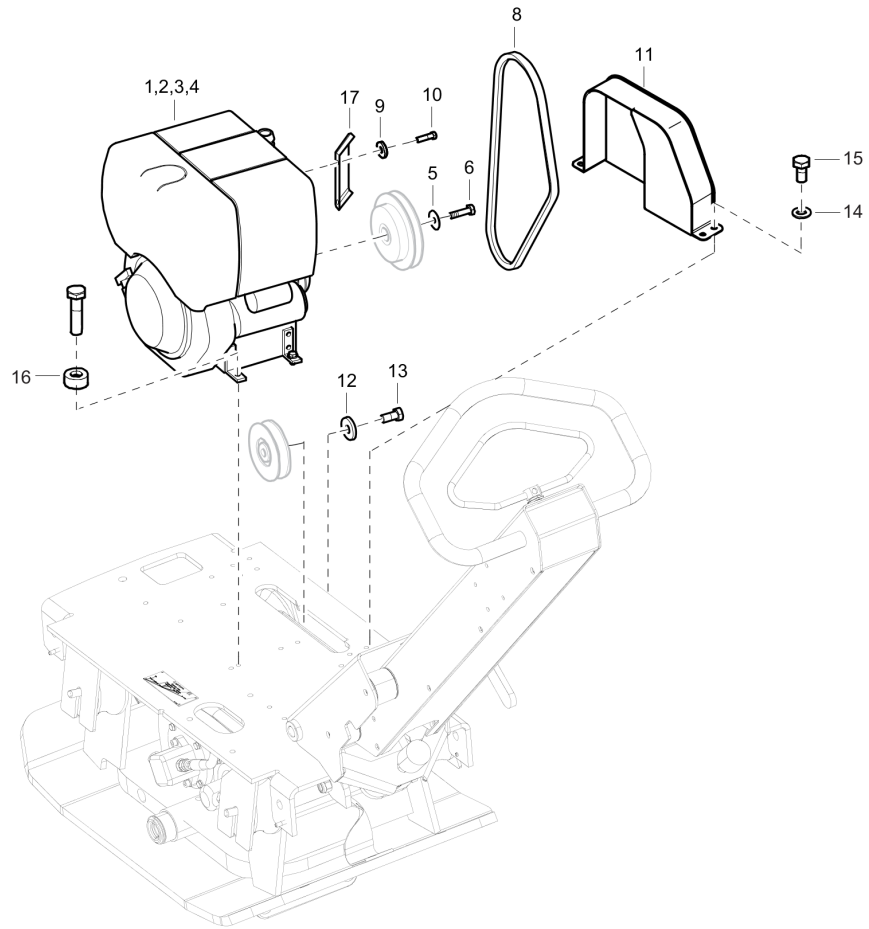

Engine Engine installation, Hatz

Item	Part No.	Name	Qty	L
1	594479601	Engine, cpl Hatz 1B20 Non EPA version	1	A
2	595176501	Engine, cpl Hatz 1B20, electrical started	1	B
3	595365301	Engine, Hatz 1B20 manual start EPA	1	C
4	595365401	Engine, Hatz 1B20 EPA	1	D
5	595068001	Washer, 8.4x26x4 mm 300 HV	1	
6	595344301	Hex. head screw	1	
8	594332701	V-belt	1	F
9	595036501	Plain washer	2	
10	595034201	Screw	2	
11	595279001	V-belt cover	1	
12	595066501	Steel Plain Washer	1	
13	594119001	Hex. head screw	1	
14	594123401	Washer, 8.4 x 16 x 1.5 mm, 0.33 x 0.63 x 0.06 in. 300 HV	4	
15	595110101	Hex. head screw m8 x 16	4	
16	594181501	Distance sleeve	4	
17	594827801	Deflector	1	

Comments for Page: Engine installation, Hatz

(L)OCAL REMARKS

A | Hatz 1B20, manual start

B | Hatz 1B20, electric start

C | Hatz 1B20, manual start EPA version, for US and Canada market.

D | Htaz 1B20, electric start EPA version, for US and Canada market.

E | Hatz 1B20, electric start

F | Hatz 1B20, manual start