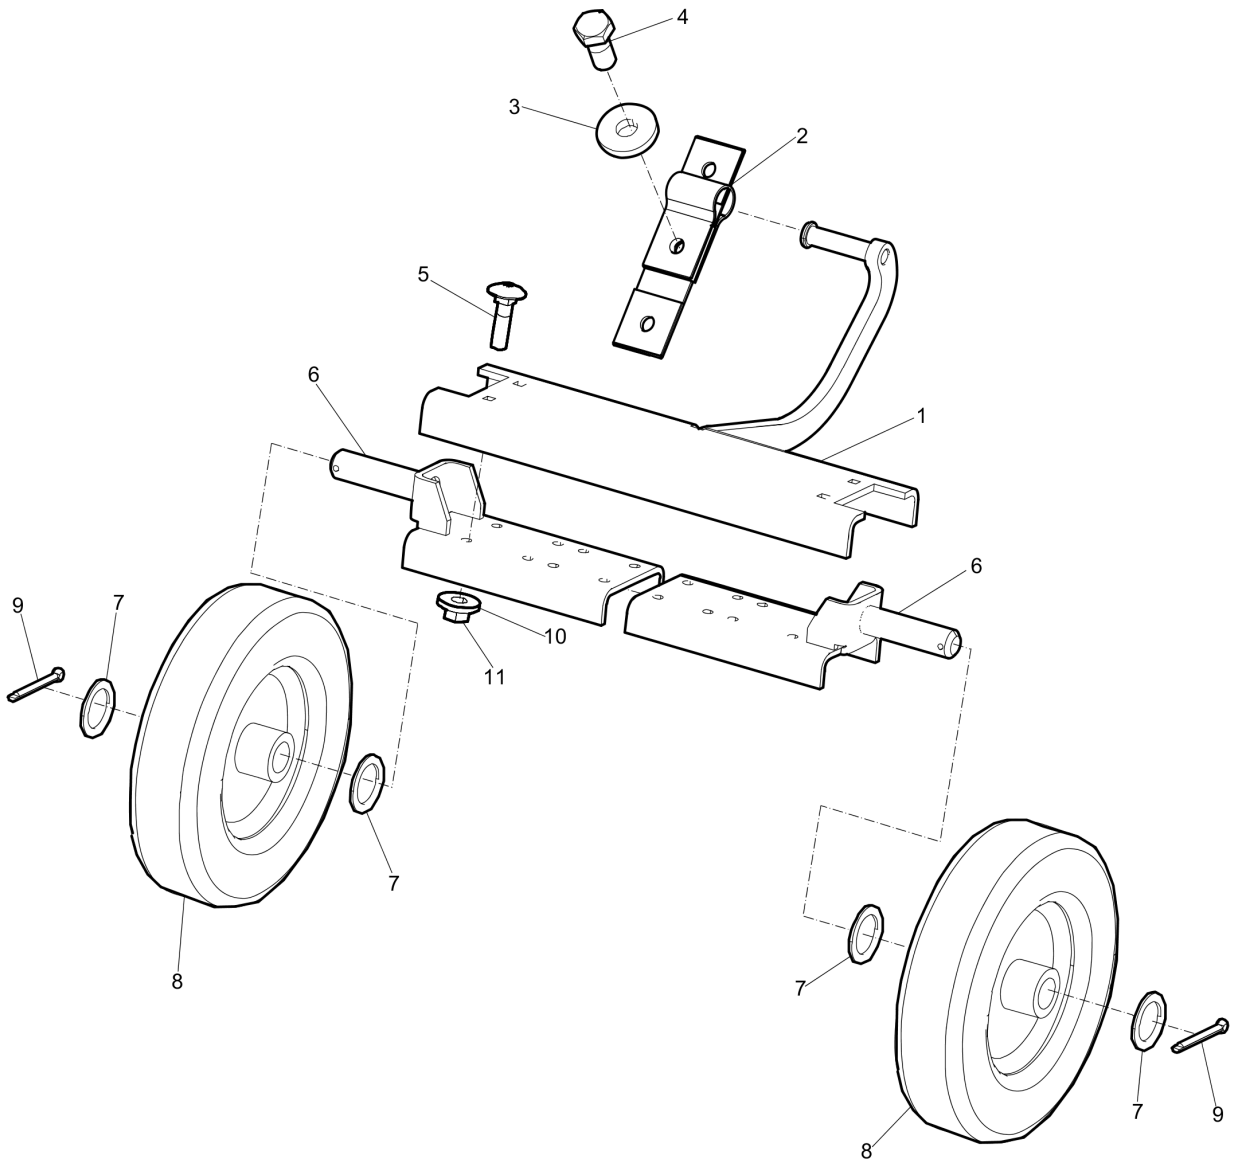

Mechanical Transport device

Refer to the Parts Online web page for most up-to-date information. The printed information might be outdated.

Item	Part No.	Name	Qty	L
1	594486401	Transport device	1	
2	595124401	Strap	1	
3	594124001	Washer, 13x36x6 mm, 0.51x1.42x0.24 ". 300HV	1	
4	595345301	Hex. head screw	1	
5	595111901	Flat head screw	4	
6	594486601	Wheel bracket	2	
7	594316201	Washer	4	
8	594455801	Wheel	2	
9	595343501	Cotter pin	2	
10	594123401	Washer, 8.4 x 16 x 1.5 mm, 0.33 x 0.63 x 0.06 in. 300 HV	4	
11	595111901	Flat head screw	4