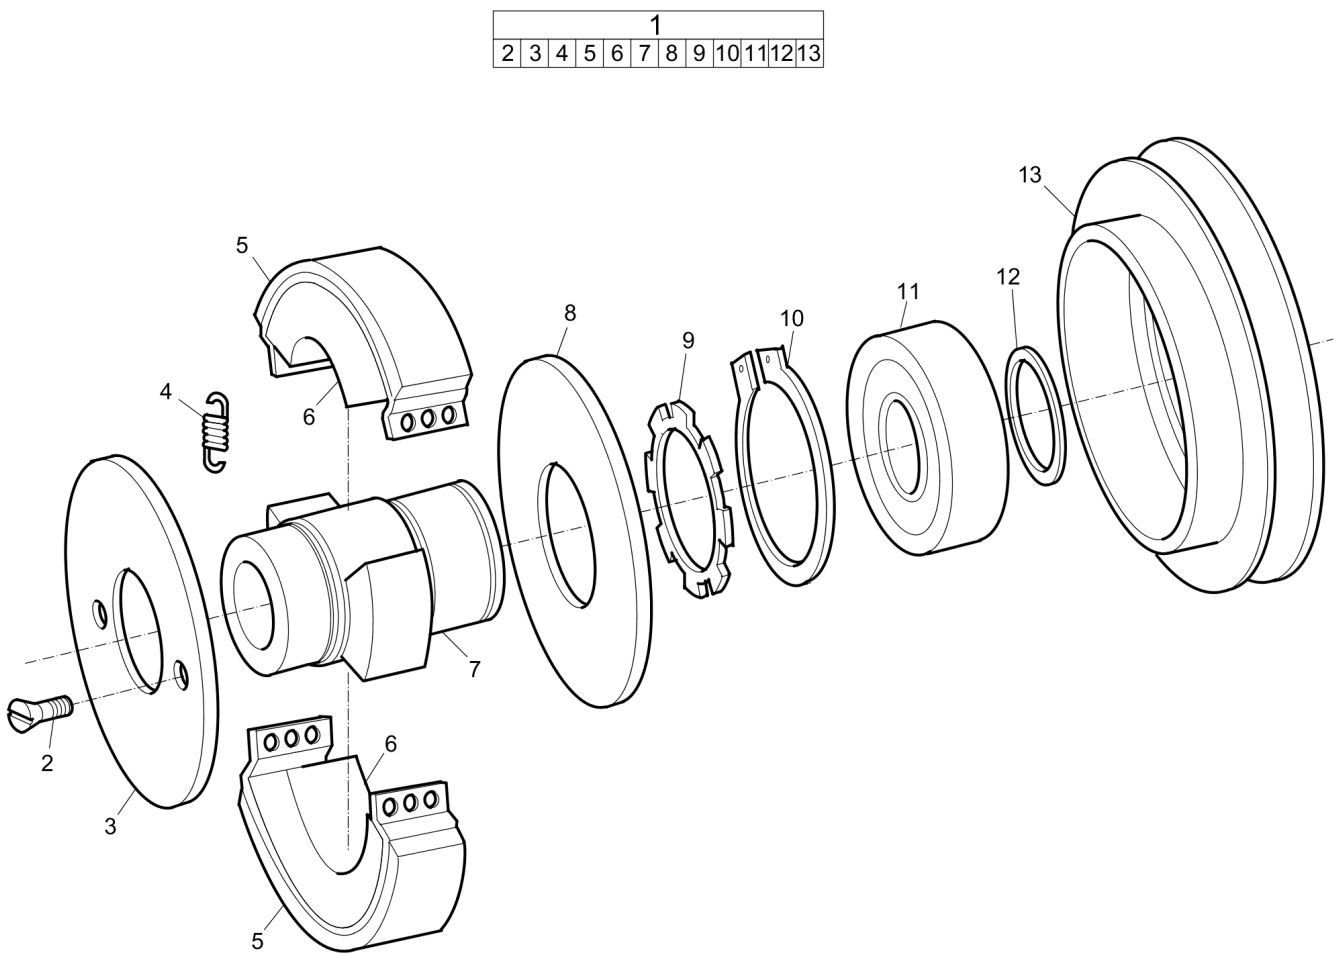

Mechanical Centrifugal clutch, Honda

Item	Part No.	Name	Qty	L
1	594329801	Centrifugal clutch, cpl	1	
2	595059301	Screw	2	
3	594147601	Cover	1	
4	595189501	Spring	2	
5	594551001	Clutch lining	2	
6	594301401	Weight	2	
7	594560501	Hub	1	
8	595190001	Cover	1	
9	594311901	Retaining ring	1	
10	595046101	Retaining ring	1	
11	594259101	Ball bearing	1	
12	595045501	Retaining ring for shaft	1	
13	594560301	Pulley	1