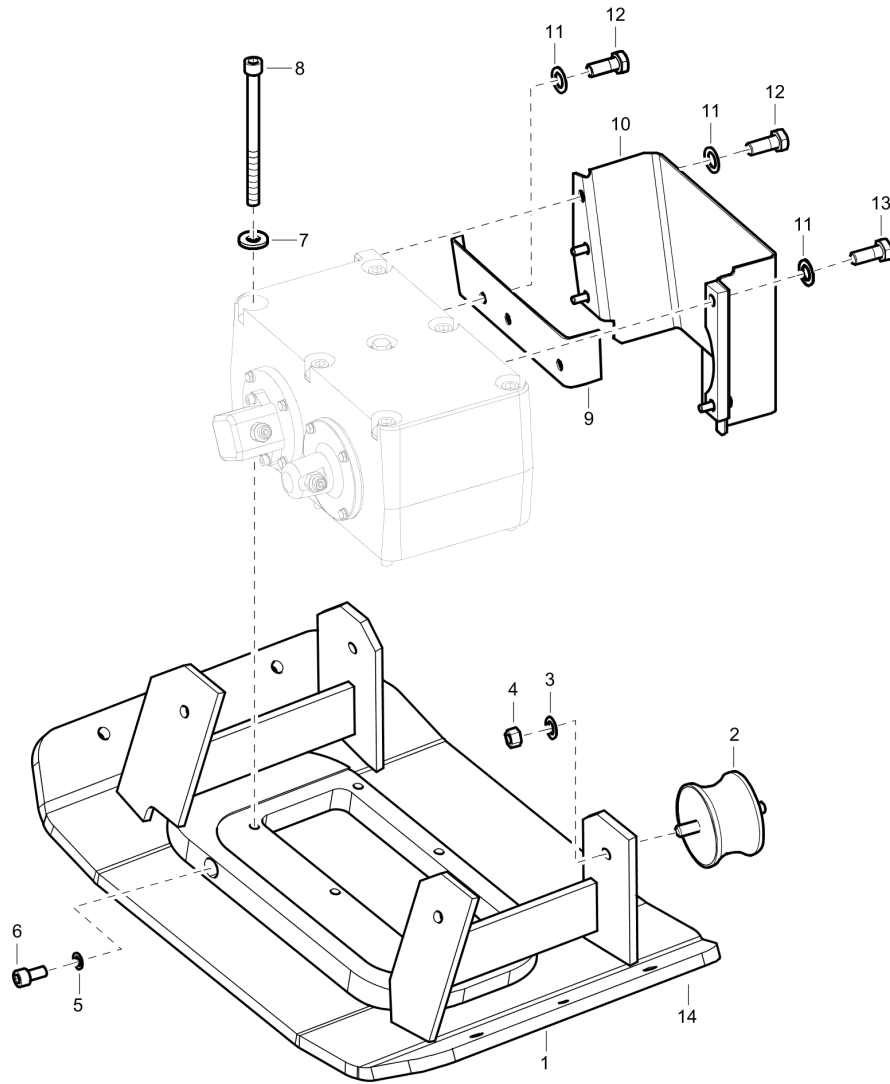

Mechanical Ground plate and eccentric element installation

Refer to the Parts Online web page for most up-to-date information. The printed information might be outdated.

Item	Part No.	Name	Qty	L
1	595127701	Ground plate	1	
2	594327001	Shock absorber	4	
3	595113401	Washer DIN125	8	
4	595351801	Hexagon nut m12	4	
5	594512101	COPPER WASHER	1	
6	594120601	Hex. Sock Screw	1	
7	595113001	Washer	6	
8	595347301	Screw, M12 x 160 mm 12.9GEOMET®	6	
9	594328601	V-belt protection, inner	1	
10	594328701	V-belt cover	1	
11	595036601	Washer DIN125	8	
12	594117901	Hex. head screw m8 x 20	6	
13	595344301	Hex. head screw	2	
14	595464901	Ground plate 600 mm	1	

Comments for Page: Ground plate and eccentric element installation

GEOMET is a registered trademark of Nof Metal Coatings North America Inc.

(L)OCAL REMARKS

A | Inner