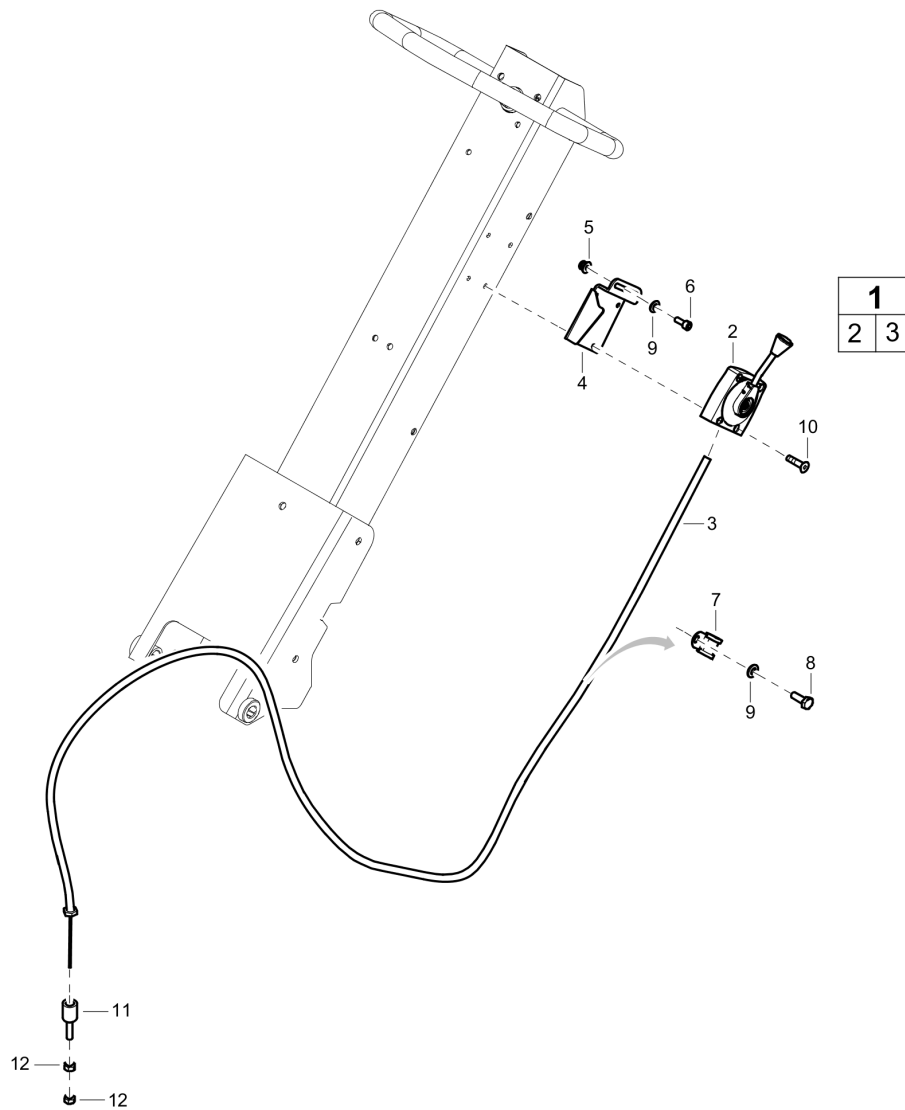

Mechanical Throttle control, Hatz, Non EPA version

Item	Part No.	Name	Qty	L
1	594483001	Throttle control	1	
2	594490701	Throttle handle	1	
3	594482901	Cable	1	
4	594645101	Throttle control bracket	1	
5	595112601	Lock nut,M8	1	
6	595034201	Screw	2	
7	595037501	Clamp	1	
8	595033201	Hex. head screw	1	
9	595036501	Plain washer	3	
10	595349901	Screw, M5 x 30 mm A2-70	4	
11	594352101	Nipple	1	
12	595287501	Hexagon nut	2