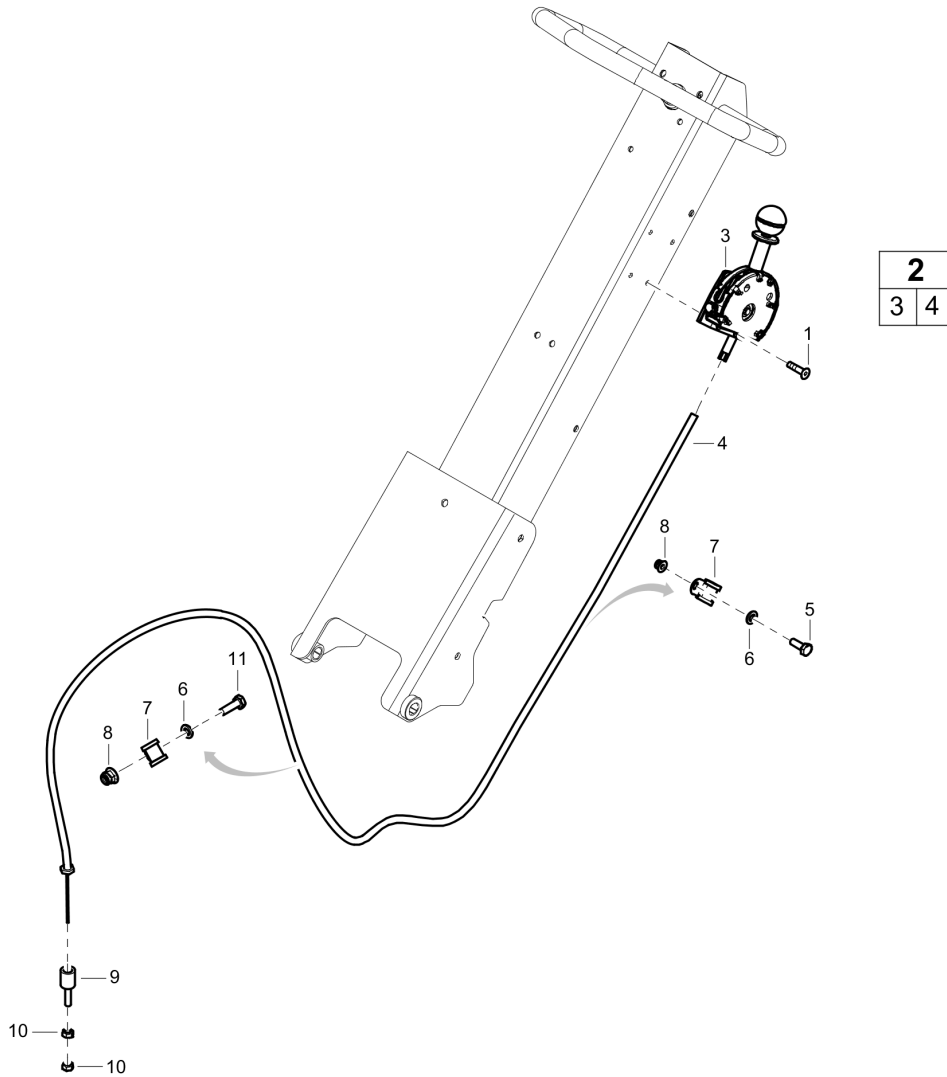

Item	Part No.	Name	Qty	L
1	594324301	Cover	1	
2	594426001	Adapter	1	
3	594426101	Adapter	1	
4	594426301	Hydraulic oil tank, complete	1	
6	595175301	Oil tank	1	
7	594445501	Air filter	1	
8	594445401	Holder	1	
9	594838801	Screw, K50 x 12 mm Type KX-PT	2	
10	594443101	Cover with oil dipstick	1	
11	595465901	Screw, M8x25 mm 8.8 A2K	1	
12	595047301	O-ring	1	
13	595066601	Washer, 8.4x 6x1.5 mm 300HV	1	
15	594488101	Hydraulic hose	1	
16	595454701	Hose clamp	1	
17	595354201	Cable	1	
18	595160701	Hose clamp	1	
19	594118501	Screw hexagon	4	
20	595185401	Loctite	1	
21	594747401	Washer	4	
22	594523701	Elbow	1	
23	594519101	Elbow	1	
24	594548901	Sleeve	1	
25	594455301	Hydraulic pump	1	
26	595370601	Hose	1	
27	595288301	Hose	1	
28	595370501	Hose	1	
29	594324001	Rubber block	2	
30	594147401	Bracket	2	
31	595287101	Hexagon bolt	4	
32	595352301	Lock nut	2	
33	595110001	Screw, M6 x 55 mm 8.8 A2K	2	
34	595036501	Plain washer	2	
35	595112601	Lock nut, M8	2	
36	594518601	Connector	3	
37	594347601	Valve, complete	1	
38	594548801	Sleeve	1	
39	595063001	Straight connector	2	

Refer to the Parts Online web page for most up-to-date information. The printed information might be outdated.

Mechanical Throttle control, Honda

Item	Part No.	Name	Qty	L
1	595370901	Throttle control	1	
2	594490701	Throttle handle	1	
3	595371001	Cable	1	
4	594645101	Throttle control bracket	1	
5	595112601	Lock nut,M8	1	
6	595033201	Hex. head screw	2	
7	595037501	Clamp	2	
8	595034201	Screw	2	
9	595036501	Plain washer	2	
10	595349901	Screw, M5 x 30 mm A2-70	4	
11	595349501	Hexagon socket button head screw	1	
12	594472601	Bracket	1	
13	595034201	Screw	1	

Mechanical Throttle control, Hatz, EPA version

Item	Part No.	Name	Qty	L
1	595349901	Screw, M5 x 30 mm A2-70	4	
2	594176401	Throttle control	1	
3	-	Handle	1	
4	594210201	Cable	1	
5	595033201	Hex. head screw	1	
6	595036501	Plain washer	2	
7	595037501	Clamp	2	
8	595112601	Lock nut,M8	2	
9	594352101	Nipple	1	
10	595287501	Hexagon nut	2	
11	595109801	Hex. head screw	1	