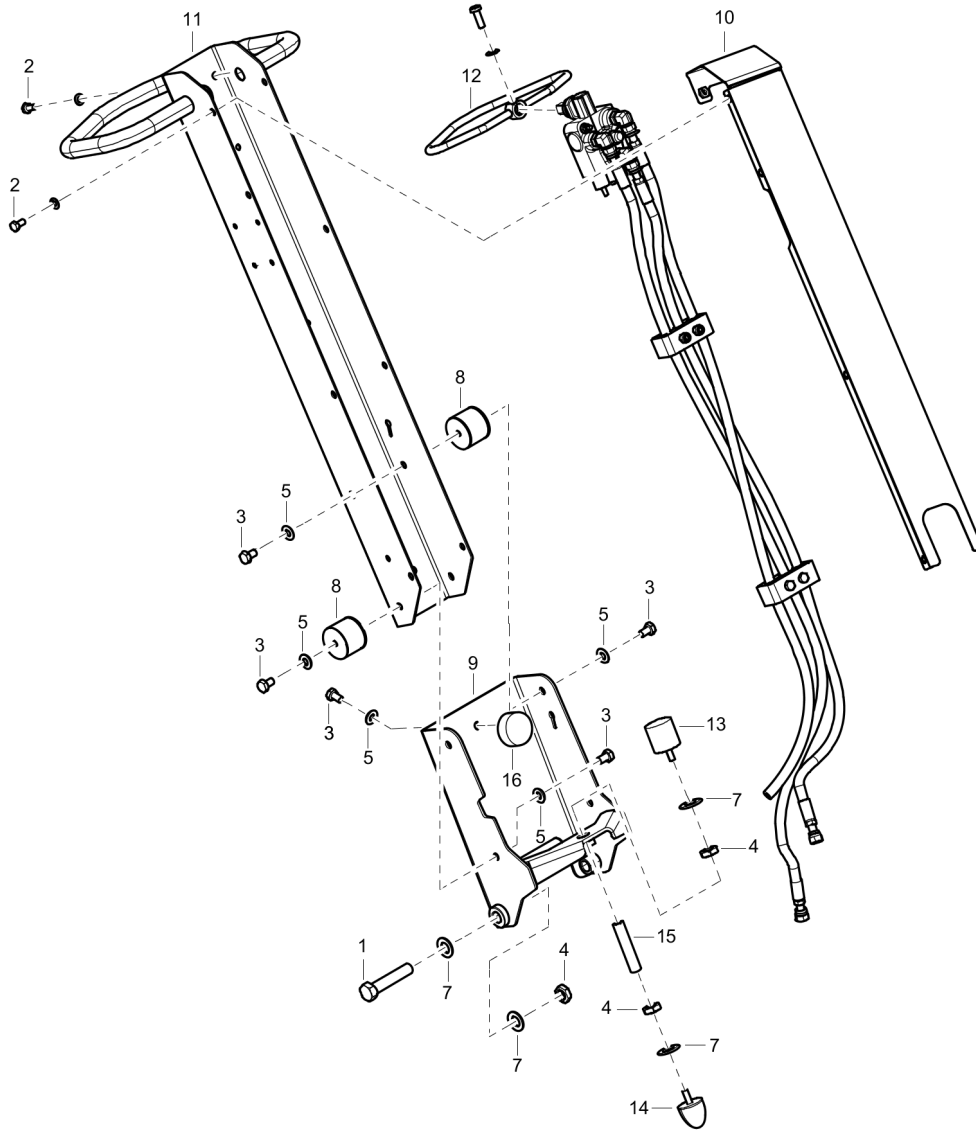

Mechanical Handle assembly

Refer to the Parts Online web page for most up-to-date information. The printed information might be outdated.

Item	Part No.	Name	Qty	L
1	595109701	Screw, M1 x 65 mm 8.8 A3K	2	
2	595110101	Hex. head screw m8 x 16	10	
3	595344601	Hexagon bolt	9	
4	595112201	Hexagon nut	4	
5	594747401	Washer	12	
7	595036701	Plain washer	6	
8	594147501	Shock absorber	4	
9	595127801	Handle bracket	1	
10	594184801	Sheet metal part	1	
11	595368001	Grab handle	1	
12	594642601	Control lever	1	
13	594527201	Shock absorber	1	
14	594527301	Shock absorber	1	
15	594492401	Stud	1	
16	594518301	Shock absorber	1	
18	594118401	Screw cap	1	
19	594451501	Hook	1	
20	594462701	Shock absorber	1	
21	595029401	Nut hexagon	1