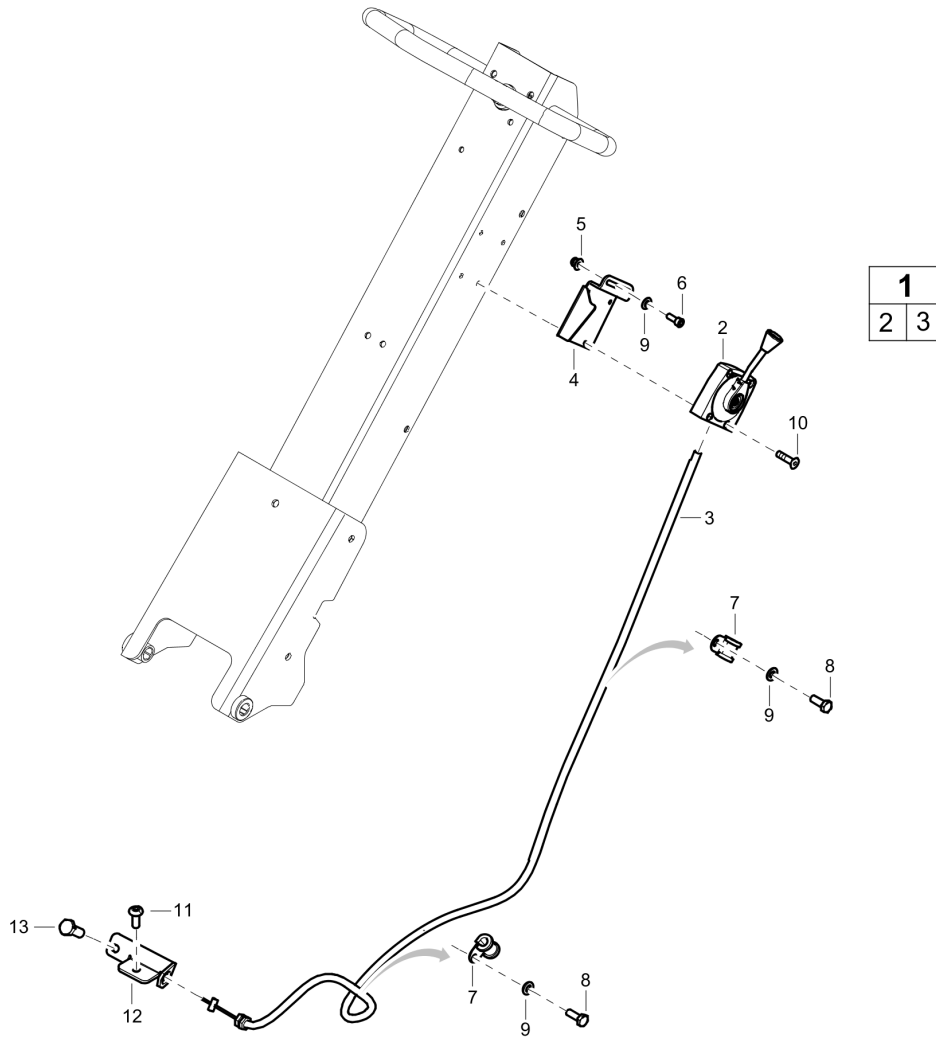

Refer to the Parts Online web page for most up-to-date information. The printed information might be outdated.

Item	Part No.	Name	Qty	L
38	594643201	Hydraulic cylinder	1	
39	594325701	Pulley	1	
40	594326301	Washer	1	
41	595344701	Hex. head screw	1	

Item	Part No.	Name	Qty	L
1	594324301	Cover	1	
2	594426001	Adapter	1	
3	594426101	Adapter	1	
4	594426301	Hydraulic oil tank, complete	1	
6	595175301	Oil tank	1	
7	594445501	Air filter	1	
8	594445401	Holder	1	
9	594838801	Screw, K50 x 12 mm Type KX-PT	2	
10	594443101	Cover with oil dipstick	1	
11	595465901	Screw, M8x25 mm 8.8 A2K	1	
12	595047301	O-ring	1	
13	595066601	Washer, 8.4x 6x1.5 mm 300HV	1	
15	594488101	Hydraulic hose	1	
16	595454701	Hose clamp	1	
17	595354201	Cable	1	
18	595160701	Hose clamp	1	
19	594118501	Screw hexagon	4	
20	595185401	Loctite	1	
21	594747401	Washer	4	
22	594523701	Elbow	1	
23	594519101	Elbow	1	
24	594548901	Sleeve	1	
25	594455301	Hydraulic pump	1	
26	595370601	Hose	1	
27	595288301	Hose	1	
28	595370501	Hose	1	
29	594324001	Rubber block	2	
30	594147401	Bracket	2	
31	595287101	Hexagon bolt	4	
32	595352301	Lock nut	2	
33	595110001	Screw, M6 x 55 mm 8.8 A2K	2	
34	595036501	Plain washer	2	
35	595112601	Lock nut, M8	2	
36	594518601	Connector	3	
37	594347601	Valve, complete	1	
38	594548801	Sleeve	1	
39	595063001	Straight connector	2	

Refer to the Parts Online web page for most up-to-date information. The printed information might be outdated.

Mechanical Throttle control, Honda

Item	Part No.	Name	Qty	L
1	595370901	Throttle control	1	
2	594490701	Throttle handle	1	
3	595371001	Cable	1	
4	594645101	Throttle control bracket	1	
5	595112601	Lock nut,M8	1	
6	595033201	Hex. head screw	2	
7	595037501	Clamp	2	
8	595034201	Screw	2	
9	595036501	Plain washer	2	
10	595349901	Screw, M5 x 30 mm A2-70	4	
11	595349501	Hexagon socket button head screw	1	
12	594472601	Bracket	1	
13	595034201	Screw	1	