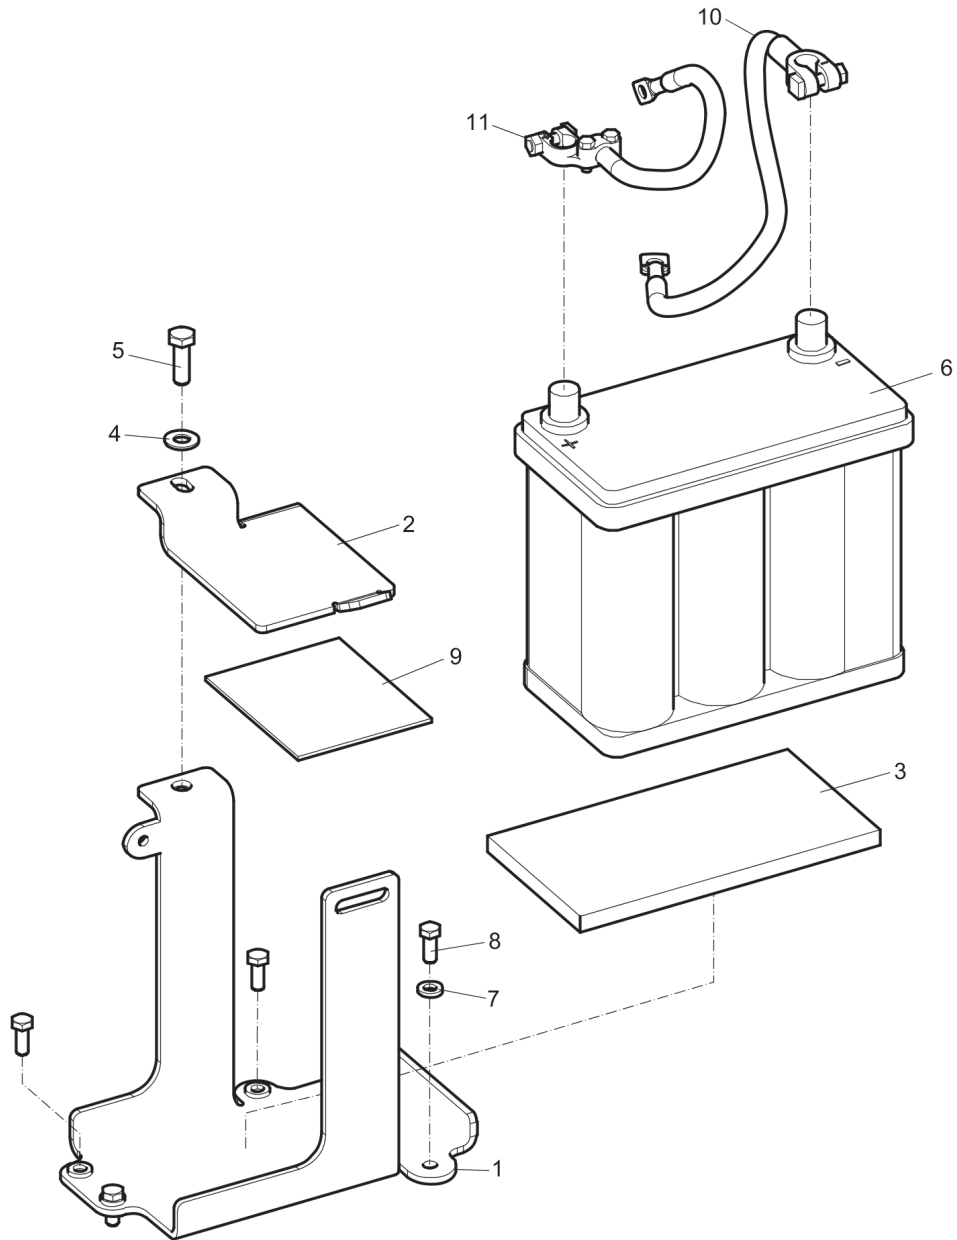

Mechanical Battery installation

Refer to the Parts Online web page for most up-to-date information. The printed information might be outdated.

Item	Part No.	Name	Qty	L
1	594489301	Holder	1	
2	594489201	Bracket	1	
3	594489001	Insulation	1	
4	594747401	Washer	1	
5	594118501	Screw hexagon	1	
6	594433501	Battery	1	
7	595067301	Steel plain washer 8,4x16x3,0	4	
8	594117901	Hex. head screw m8 x 20	4	
9	594489401	Rubber cloth	1	
10	595184701	Battery cable -	1	
11	595184301	Battery cable +	1