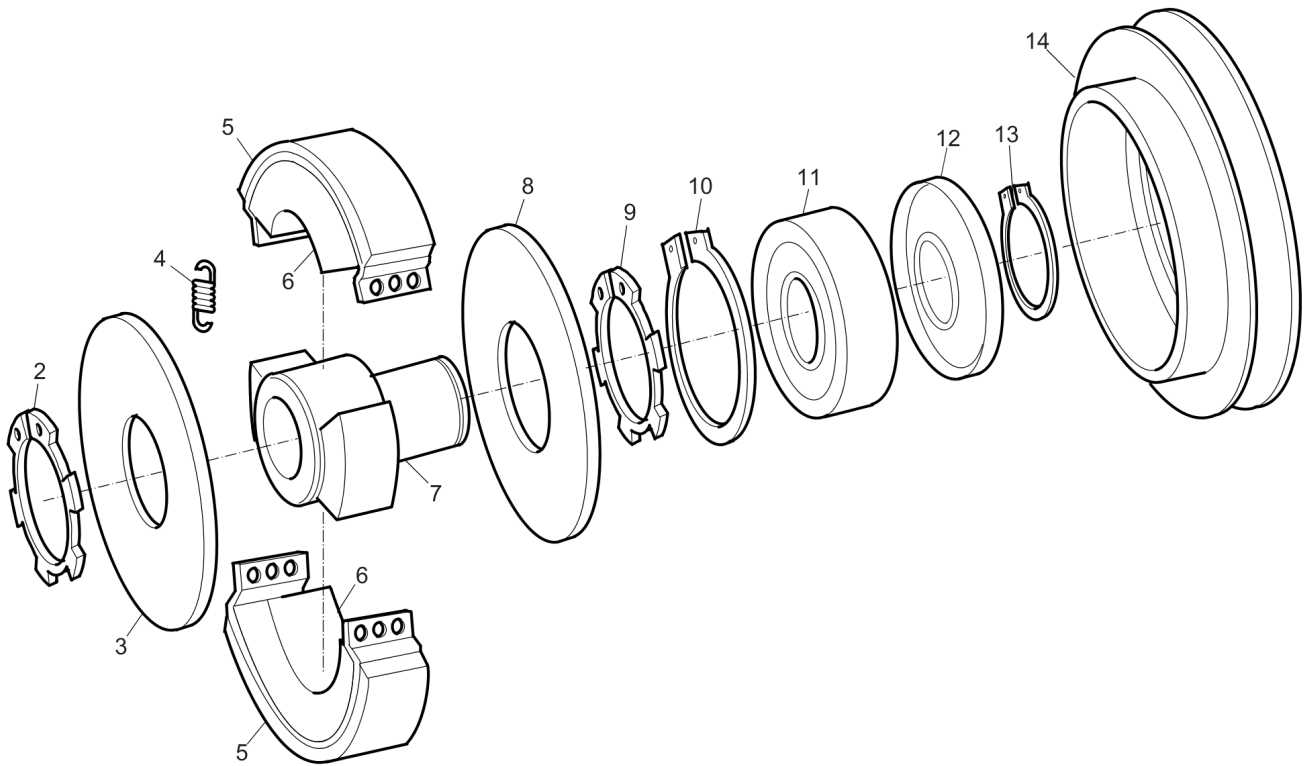

Mechanical Centrifugal clutch, Hatz

1													
3	4	5	6	7	8	9	10	11	12	13	14