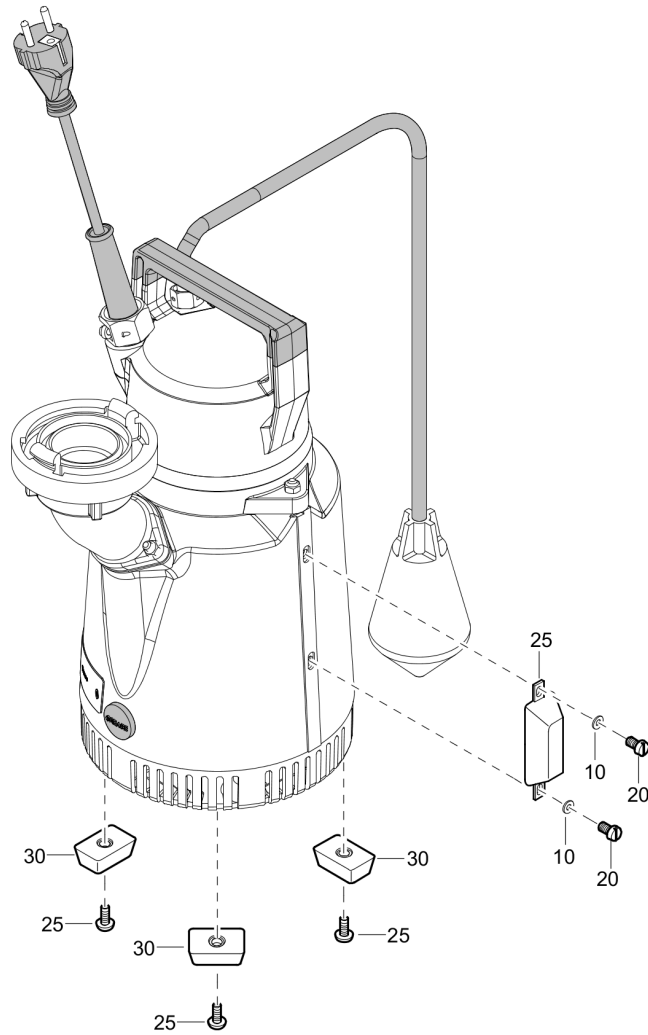

Options / accessories 470W209289 Zinc anodes

Item	Part No.	Name	Qty	L
-	470W209289	Zinc anode kit	1	
10	4700W51164	Washer	4	
15	4700W78698	Screw	3	
20	4700W78699	Screw	4	
25	470W209273	Zinc anode	2	
30	470W209275	Zinc anode	3