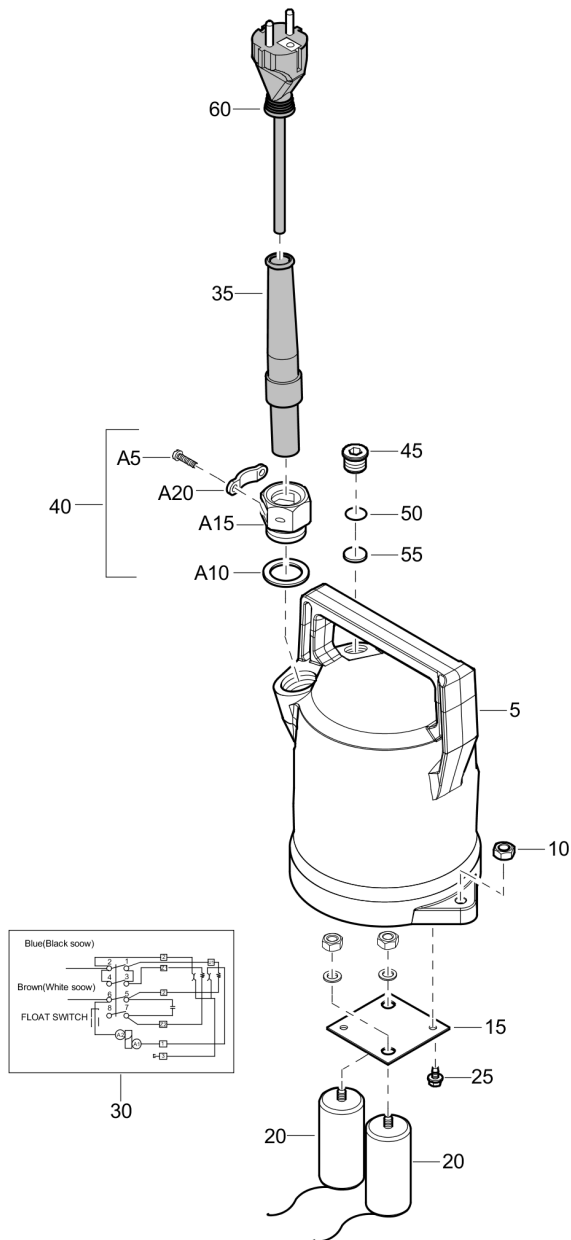

Hydraulic system 9822165100 Lower bracket cpl

Item	Part No.	Name	Qty	L
5	4700W61007	Ball bearing	1	
10	4812050502	Rotor	1	
15	470W212782	Bearing bracket lower	1	
20	470W214197	Grease nipple	1	
25	4700W65115	O-ring	1	
30	4700891373	O-ring	1	
40	4700W61008	Ball bearing	1	
45	4700W51573	Cirl clip	1	
50	4812050500	Spacer	1	
55	1605233800	Sleeve	1	
60	4700160016	O-ring	2	
65	-	Shaft seal	1	
66	9822170190	Shaft seal without seal	1	
67	9822170179	Shaft seal with sleeve	1	
70	470W214198	V-ring	1	

---

Refer to the Parts Online web page for most up-to-date information. The printed information might be outdated.

**Wet end** 9822165800 Wet end 60Hz

Item	Part No.	Name	Qty	L
5	470W213189	Wear plate	1	
10	4700W51164	Washer	6	
15	4700W84207	Nut	6	
20	470W214194	Washer	5	
25	470W213358	Impeller 10n 60Hz	1	
30	4700W84209	Nut	2	
35	470W213323	Diffusor	1	
40	470W213175	Strainer	1	
45	470W214800	Low suction collar	1	

Cover 9822164700 Contactor cover high 110V

Item	Part No.	Name	Qty	L
5	470W724064	Cover high	1	
10	470W84207	Nut	2	
15	470W214821	Holder	1	
20	1605237100	Capacitor CPL	1	
25	470W209902	Screw	4	
30	470W214834	Wiring diagram	1	
35	470W214394	Cable sleeve	1	
36	470W214839	Cable sleeve 230 V-1p	1	
37	470W214838	Cable sleeve 4x1,5mm <sup>2</sup>	1	
40	470W214639	Cable inlet CPL	1	
A5	470W78670	Slotted cheese head screw	2	
A10	470W214493	Washer	1	
A15	470W214614	Cable inlet	1	
A20	470W214638	Cable keep	1	
45	470W214828	Plug	1	
50	470W214829	Gasket	1	
55	470W214833	Washer	1	
60	470W214845	Cable 3x2,5mm <sup>2</sup>	1	
61	470W214846	Cable with Plug 230V 3x1,5mm <sup>2</sup>	1	
62	470W214847	Cable 4x1,5mm <sup>2</sup>	1	