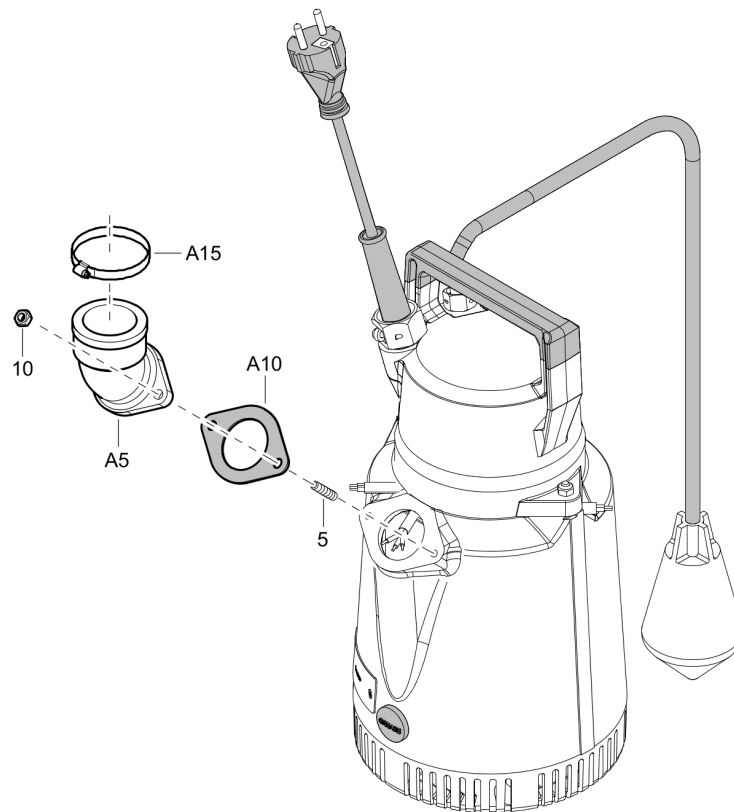

Discharge 470W214251 Discharge kit 2"