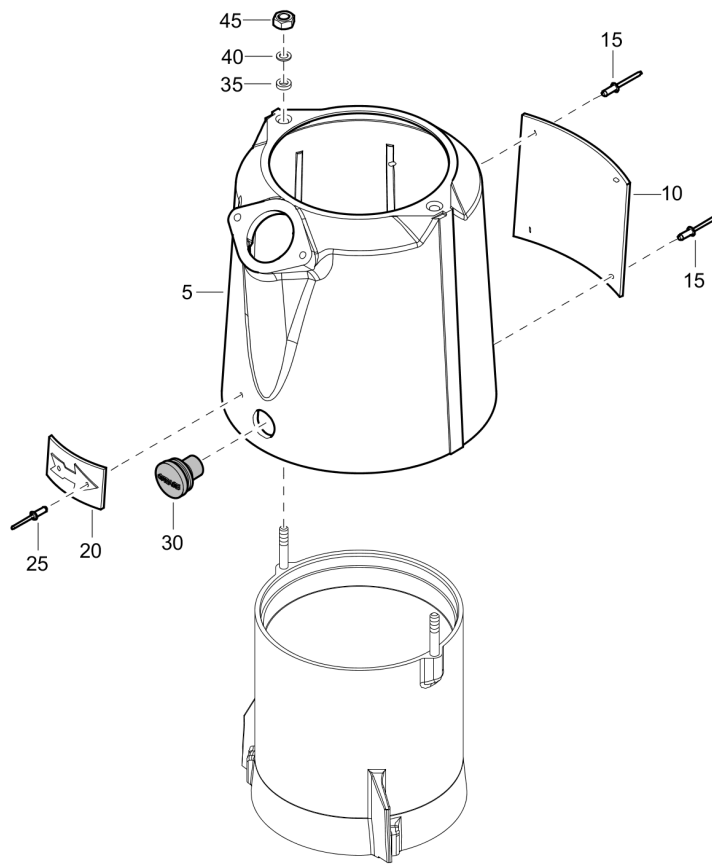

Mechanical 9822165000 Outer casing cpl

Item	Part No.	Name	Qty	L
5	470W211102	Outer casing	1	
10	-	Data plate (not available separately)	1	
15	4700W65431	Rivet	4	
20	470W209203	Lubrication plate	1	
25	4700W65431	Rivet	2	
30	470W214187	Plug	1	
35	470W214622	Washer	2	
40	4700W51163	Washer	2	
45	4700W84207	Nut	2