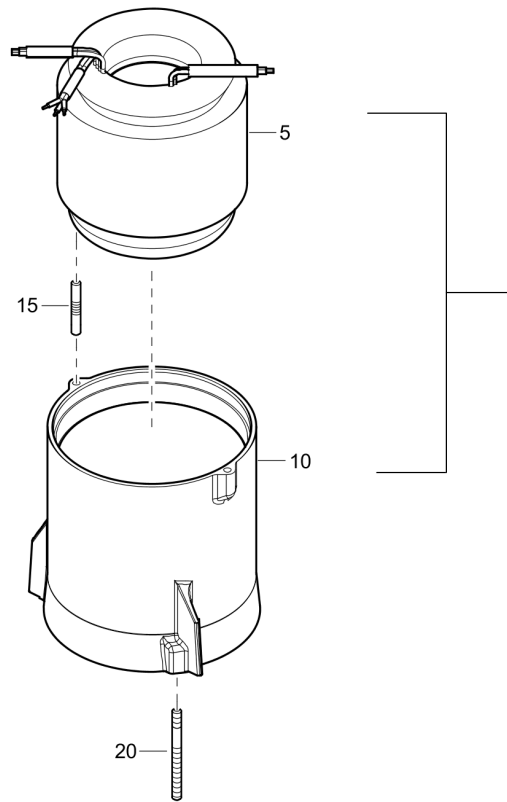

Item	Part No.	Name	Qty	L
5	470W214871	Rail	1	
10	470W209902	Screw	4	
15	470W209881	Contactactor 110V	1	
16	470W209923	Contactactor 230V	1	
17	470W743441	Contactactor 400V	1	
20	470W214841	Capacitor holder	1	
25	470W740194	Capacitor	1	
30	470W214827	Wire	1	

Stator 9822165400 Inner casing cpl