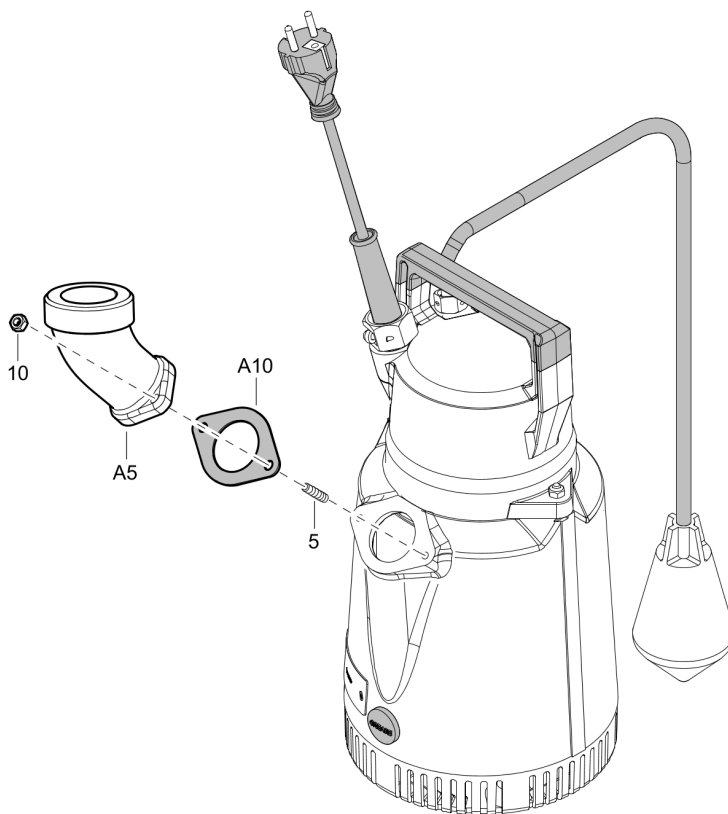

Discharge 470W214280 Discharge kit 2" BSP