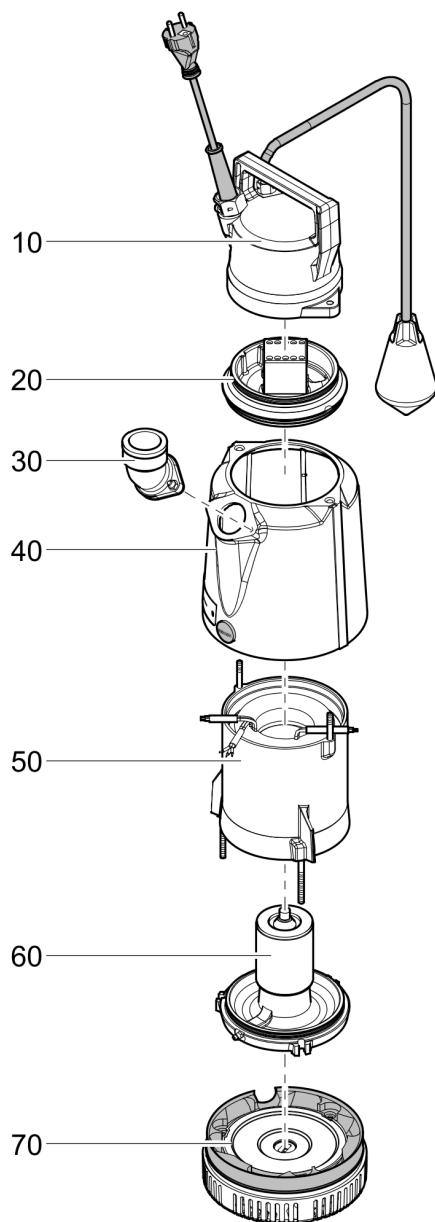

9822165600 Overview

Item	Part No.	Name	Qty	L
10	-	Contactator cover cpl.	1	
20	-	Upper bracket cpl	1	
30	-	Discharge cpl	1	
40	-	Outer casing cpl.	1	
50	-	Inner casing cpl	1	
60	-	Lower bracket cpl.	1	
70	-	Wet end	1