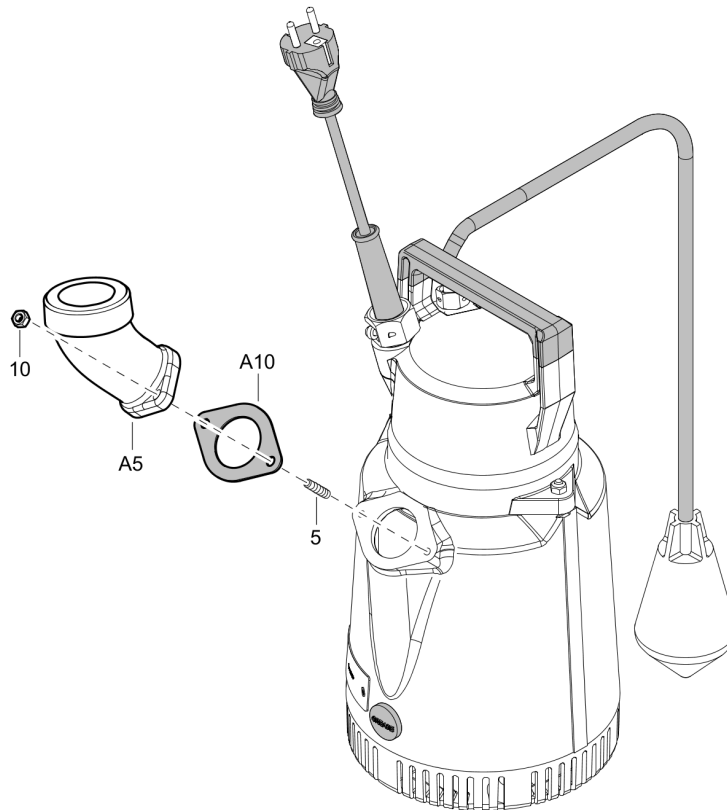

Discharge 470W214289 Discharge kit 2" NPT