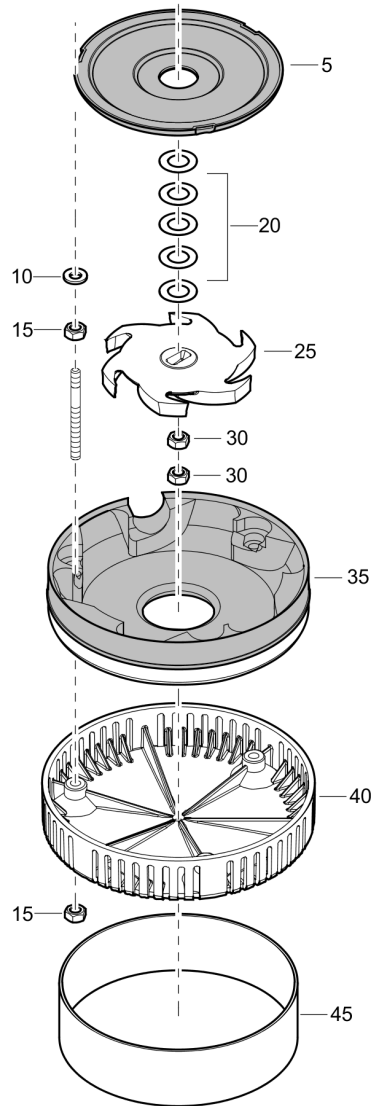

Wet end 9822165800 Wet end 60Hz

Item	Part No.	Name	Qty	L
5	470W213189	Wear plate	1	
10	4700W51164	Washer	6	
15	4700W84207	Nut	6	
20	470W214194	Washer	5	
25	470W213358	Impeller 10n 60Hz	1	
30	4700W84209	Nut	2	
35	470W213323	Diffusor	1	
40	470W213175	Strainer	1	
45	470W214800	Low suction collar	1