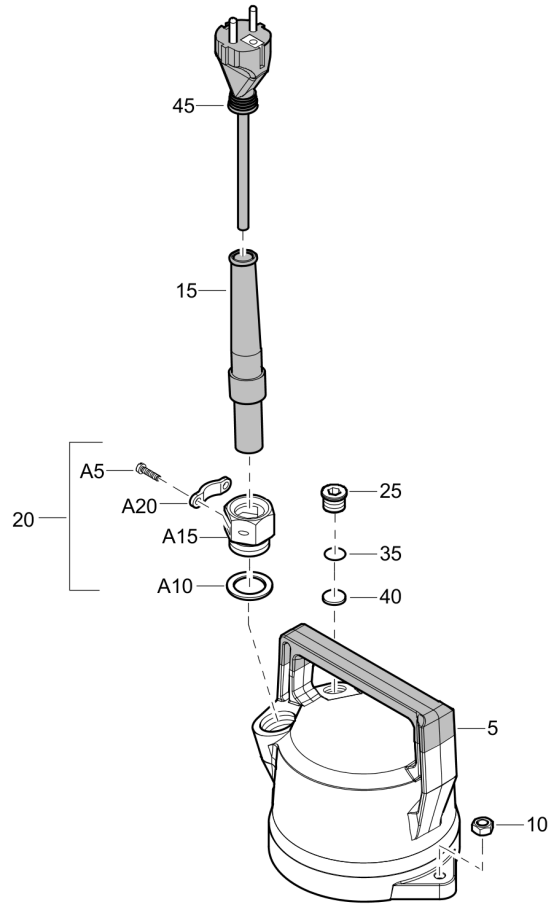

Cover 9822164800 Contactor cover cpl

Item	Part No.	Name	Qty	L
5	470W212849	Contacteur cover	1	
10	4700W84207	Nut	2	
15	470W214394	Cable sleeve	1	
16	470W214839	Cable sleeve 230 V-1p	1	
17	470W214838	Cable sleeve 4x1,5mm2	1	
20	470W214639	Cable inlet CPL	1	
A5	4700W78670	Slotted cheese head screw	2	
A10	470W214493	Washer	1	
A15	470W214614	Cable inlet	1	
A20	470W214638	Cable keep	1	
25	470W214828	Plug	1	
35	470W214829	Gasket	1	
40	470W214833	Washer	1	
45	470W214845	Cable 3x2,5mm2	1	
46	470W214846	Cable with Plug 230V 3x1,5mm2	1	
47	470W214847	Cable 4x1,5mm2	1