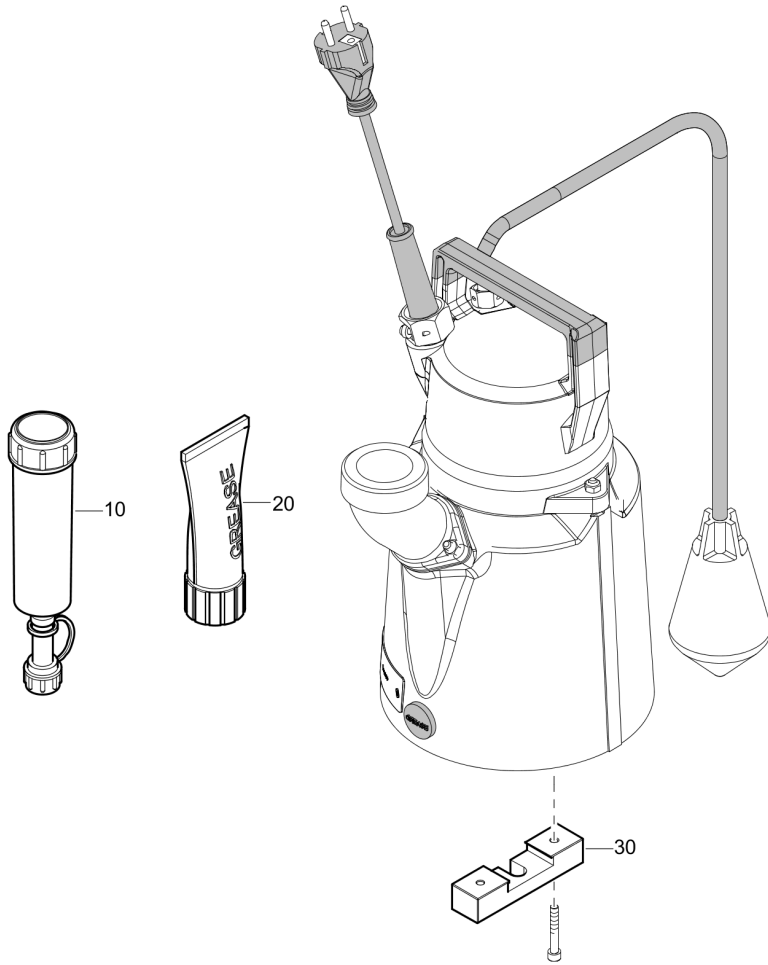

Service 9822165500 Service material

Refer to the Parts Online web page for most up-to-date information. The printed information might be outdated.

Item	Part No.	Name	Qty	L
10	470W368009	Grease gun	1	
20	1605225300	Grease tube	1	
30	470W214299	Extractor	1