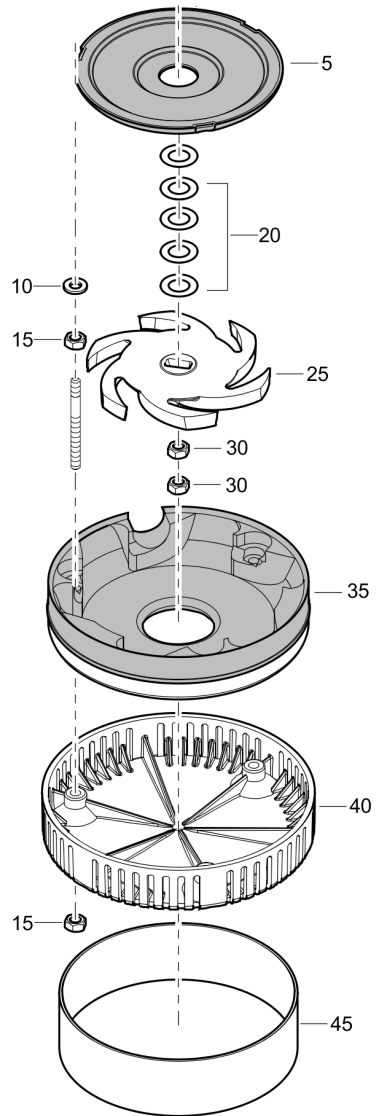

Wet end 9822165300 Wet end 50Hz

Refer to the Parts Online web page for most up-to-date information. The printed information might be outdated.

Item	Part No.	Name	Qty	L
5	470W213189	Wear plate	1	
10	4700W51164	Washer	6	
15	4700W84207	Nut	6	
20	470W214194	Washer	5	
25	470W213328	Impeller	1	
30	4700W84209	Nut	2	
35	470W213323	Diffusor	1	
40	470W213175	Strainer	1	
45	470W214800	Low suction collar	1	

Refer to the Parts Online web page for most up-to-date information. The printed information might be outdated.