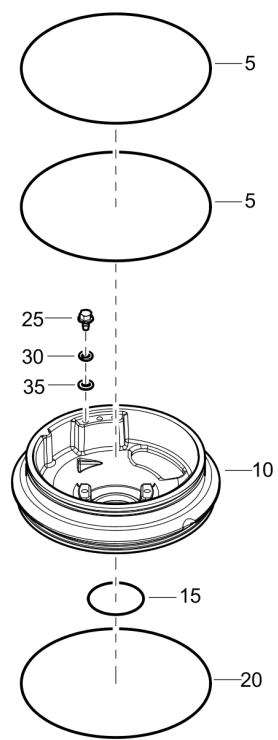

Mechanical 9822164900 Upper bracket cpl

Item	Part No.	Name	Qty	L
5	4700W65112	O-ring	2	
10	470W208138	Bearing bracket upper	1	
15	4700W65021	O-ring	1	
20	4700W65115	O-ring	1	
25	470W209902	Screw	1	
30	4700W58956	Spring washer	1	
35	4700W50727	Lock washer	1