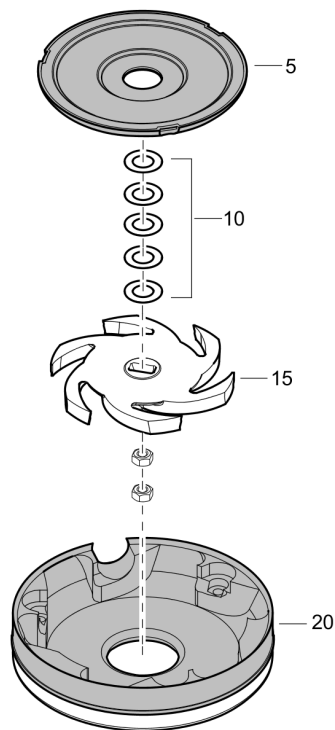

Service 470W214880 Wear part kit 50Hz

Item	Part No.	Name	Qty	L
-	470W214880	Wear part kit 50Hz	1	
5	470W213189	Wear plate	1	
10	470W214194	Washer	5	
15	470W213328	Impeller	1	
20	470W213323	Diffusor	1