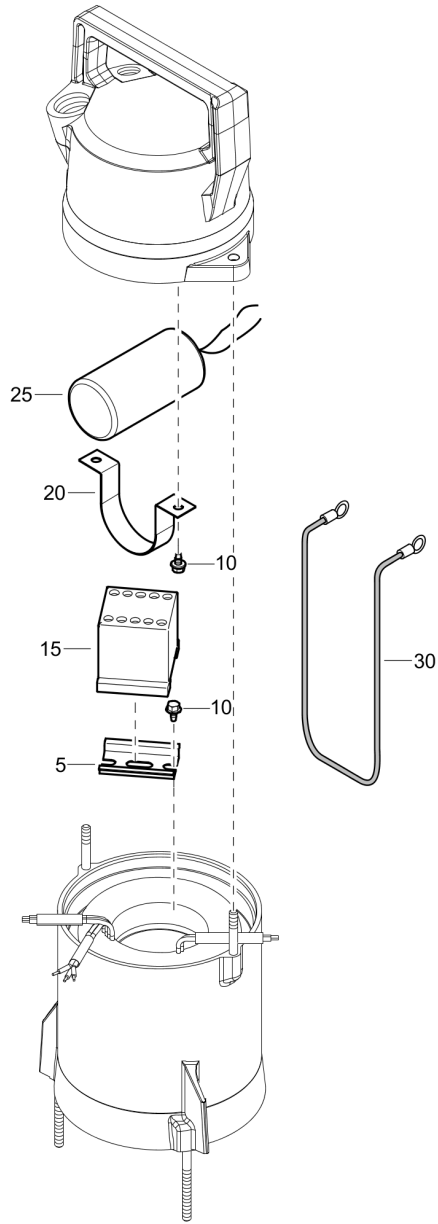

Starter 9822165200 Electrical parts

Item	Part No.	Name	Qty	L
5	470W214871	Rail	1	
10	470W209902	Screw	4	
15	470W209881	Contactactor 110V	1	
16	470W209923	Contactactor 230V	1	
17	470W743441	Contactactor 400V	1	
20	470W214841	Capacitor holder	1	
25	470W740194	Capacitor	1	
30	470W214827	Wire	1