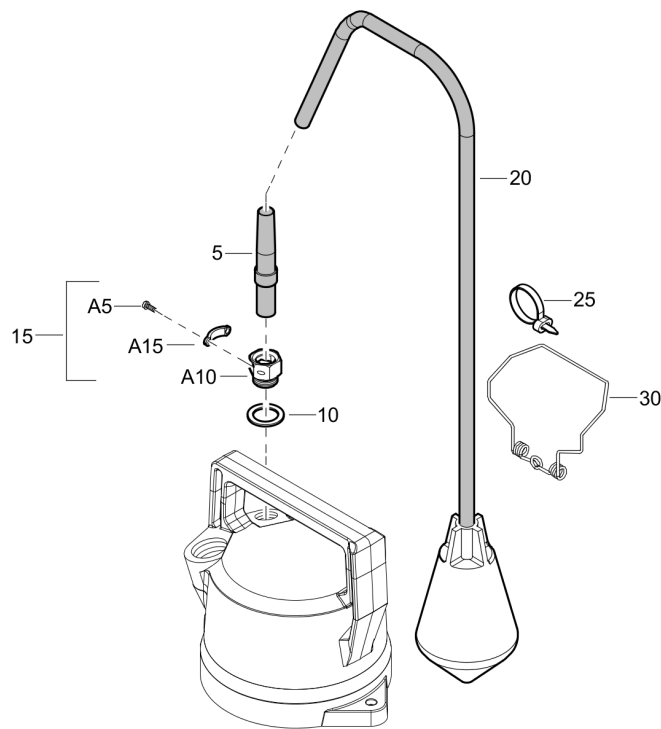

Item	Part No.	Name	Qty	L
5	470W212849	Contacteur cover	1	
10	4700W84207	Nut	2	
15	470W214394	Cable sleeve	1	
16	470W214839	Cable sleeve 230 V-1p	1	
17	470W214838	Cable sleeve 4x1,5mm2	1	
20	470W214639	Cable inlet CPL	1	
A5	4700W78670	Slotted cheese head screw	2	
A10	470W214493	Washer	1	
A15	470W214614	Cable inlet	1	
A20	470W214638	Cable keep	1	
25	470W214828	Plug	1	
35	470W214829	Gasket	1	
40	470W214833	Washer	1	
45	470W214845	Cable 3x2,5mm2	1	
46	470W214846	Cable with Plug 230V 3x1,5mm2	1	
47	470W214847	Cable 4x1,5mm2	1	

Cover 470W214842 Float switch