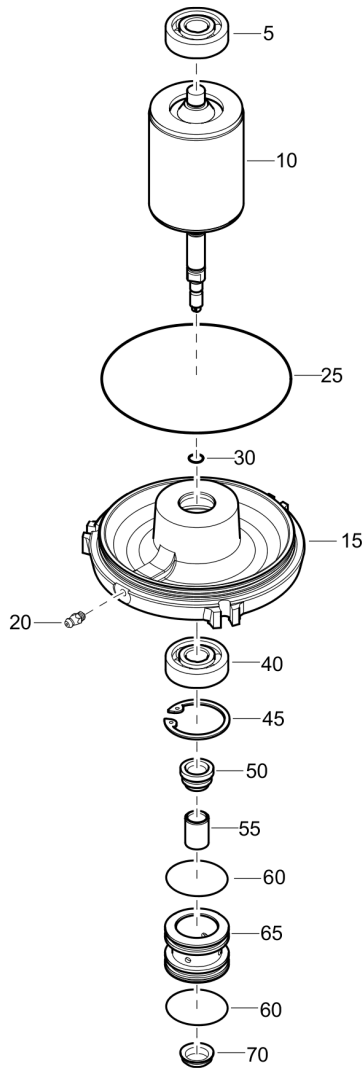

**Service** 9822165500 Service material

Refer to the Parts Online web page for most up-to-date information. The printed information might be outdated.

Item	Part No.	Name	Qty	L
10	470W368009	Grease gun	1	
20	1605225300	Grease tube	1	
30	470W214299	Extractor	1	

**Mechanical** 9822164900 Upper bracket cpl

Item	Part No.	Name	Qty	L
5	4700W65112	O-ring	2	
10	470W208138	Bearing bracket upper	1	
15	4700W65021	O-ring	1	
20	4700W65115	O-ring	1	
25	470W209902	Screw	1	
30	4700W58956	Spring washer	1	
35	4700W50727	Lock washer	1	

**Mechanical** 9822165000 Outer casing cpl

Item	Part No.	Name	Qty	L
5	470W211102	Outer casing	1	
10	-	Data plate (not available separately)	1	
15	4700W65431	Rivet	4	
20	470W209203	Lubrication plate	1	
25	4700W65431	Rivet	2	
30	470W214187	Plug	1	
35	470W214622	Washer	2	
40	4700W51163	Washer	2	
45	4700W84207	Nut	2	

Hydraulic system 9822165100 Lower bracket cpl

Item	Part No.	Name	Qty	L
5	4700W61007	Ball bearing	1	
10	4812050502	Rotor	1	
15	470W212782	Bearing bracket lower	1	
20	470W214197	Grease nipple	1	
25	4700W65115	O-ring	1	
30	4700891373	O-ring	1	
40	4700W61008	Ball bearing	1	
45	4700W51573	Cirl clip	1	
50	4812050500	Spacer	1	
55	1605233800	Sleeve	1	
60	4700160016	O-ring	2	
65	-	Shaft seal	1	
66	9822170190	Shaft seal without seal	1	
67	9822170179	Shaft seal with sleeve	1	
70	470W214198	V-ring	1	