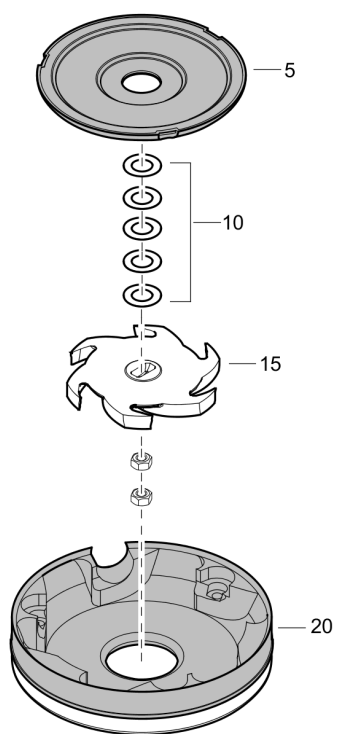

Service 470W214881 Wear part kit 60Hz

Item	Part No.	Name	Qty	L
-	470W214881	Wear part kit 60Hz	1	
5	470W213189	Wear plate	1	
10	470W214194	Washer	5	
15	470W213358	Impeller 10n 60Hz	1	
20	470W213323	Diffusor	1