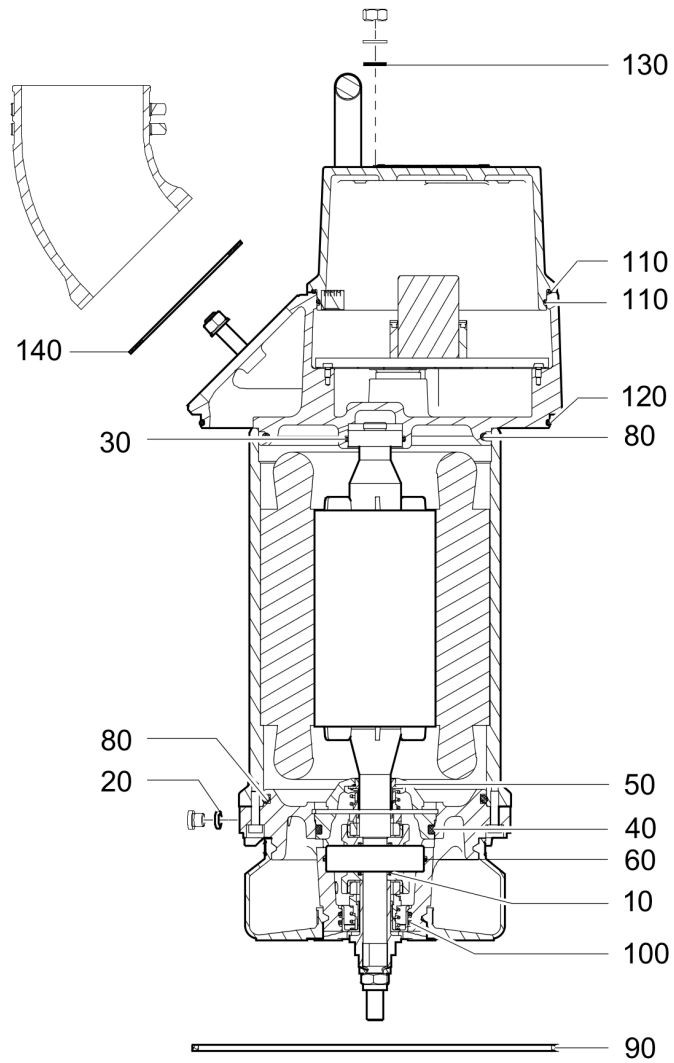

Service Seal unit

Refer to the Parts Online web page for most up-to-date information. The printed information might be outdated.

Item	Part No.	Name	Qty	L
10	470W253340	Seal cover	1	
65	470W254031	Seal holder	2	
80	470W743566	Seal holder	1	
95	470W252339	Bearing bracket	1	
105	0347 4052 31	Clamp	1	
110	470W253341	Oil bag	1	
115	470W254042	Plug	2	
125	4812050284	Repair kit	1	
A5	4700W50671	Circlip	1	
A15	4700W65033	O-ring	1	
A20	4700W65096	O-ring	1	
A25	470W743567	Bushing	1	
A50	470W254032	Bushing	1	
A57	4700W65105	O-ring	1	
A55	4700W61010	Bearing bracket	1	
A60	4700160003	O-ring	2	
A70	4812050221	Seal lower	2	
A75	470W743562	Spacer	2	
A85	4700W65175	O-ring	2	
A90	4700W65121	O-ring	1	
A100	470W254344	Clamp	1	
A120	4700W65006	O-ring	2	

**Service** 1605225400 Oil

Item	Part No.	Name	Qty	L
10	1605225400	Oil 2l	1	
15	1605225500	Oil 0,5l	1	

**Service** 470W254495 Gasket kit

Refer to the Parts Online web page for most up-to-date information. The printed information might be outdated.