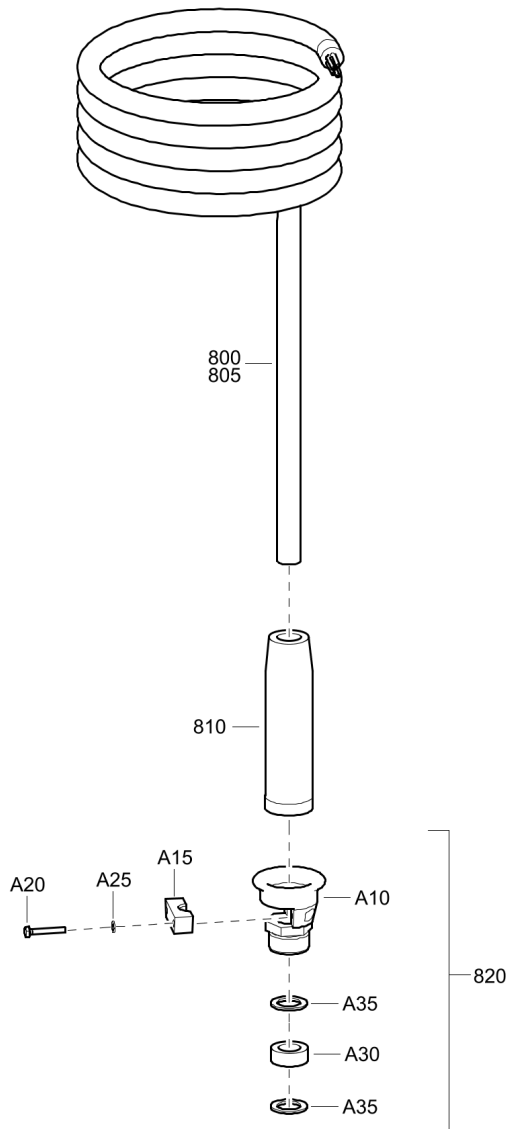

**Service** 1605225400 Oil

Item	Part No.	Name	Qty	L
10	1605225400	Oil 2l	1	
15	1605225500	Oil 0,5l	1	

**Service** 470W254495 Gasket kit

Refer to the Parts Online web page for most up-to-date information. The printed information might be outdated.

Referenced Pages

Seal unit ..... 3

Cable PDE1607904050\_3

Item	Part No.	Name	Qty	L
800	1605218600	Cable 4gx2,5mm2	1	
805	1605231100	Cable soow 4awg10	1	
810	470W204108	Cable sleeve 4x2,5mm2	1	
820	470W204089	Cable inlet CPL	1	
A10	4700W76269	Screw	2	
A15	4700W58957	Washer	2	
A25	470W204087	Keep	1	
A30	470W204085	Cable inlet	1	
A40	470W204110	Sealing ring	1	
A45	4700W51181	Washer	2	
825	1089049503	Plug cee 32a	1	
830	1089049558	Plug cee16a	1	
835	470W157913	Motor protection plug 5p-16p 10-16a	1	
840	470W157916	Motor protection plug 5P-32A	1	

**Cable** PDE1607926870

Item	Part No.	Name	Qty	L
800	1603498700	Cable 4gx4	1	
805	1605231100	Cable soow 4awg10	1	
810	470W209560	Cable sleeve 4x4mm2	1	
820	470W209563	Cable inlet CPL	1	
A10	470W209561	Cable inlet	1	
A15	470W209562	Cable keep	1	
A20	4700W76269	Screw	2	
A25	4700W58957	Washer	2	
A30	470W209564	Sealing ring	1	
A35	470W294126	Washer	2	

Refer to the Parts Online web page for most up-to-date information. The printed information might be outdated.

**Cover** Cover std

Item	Part No.	Name	Qty	L
100	4700W65430	Rivet	4	
105	-	Data plate (not available separately)	1	
110	470W252039	Cover	1	
115	470W254073	O-ring	2	