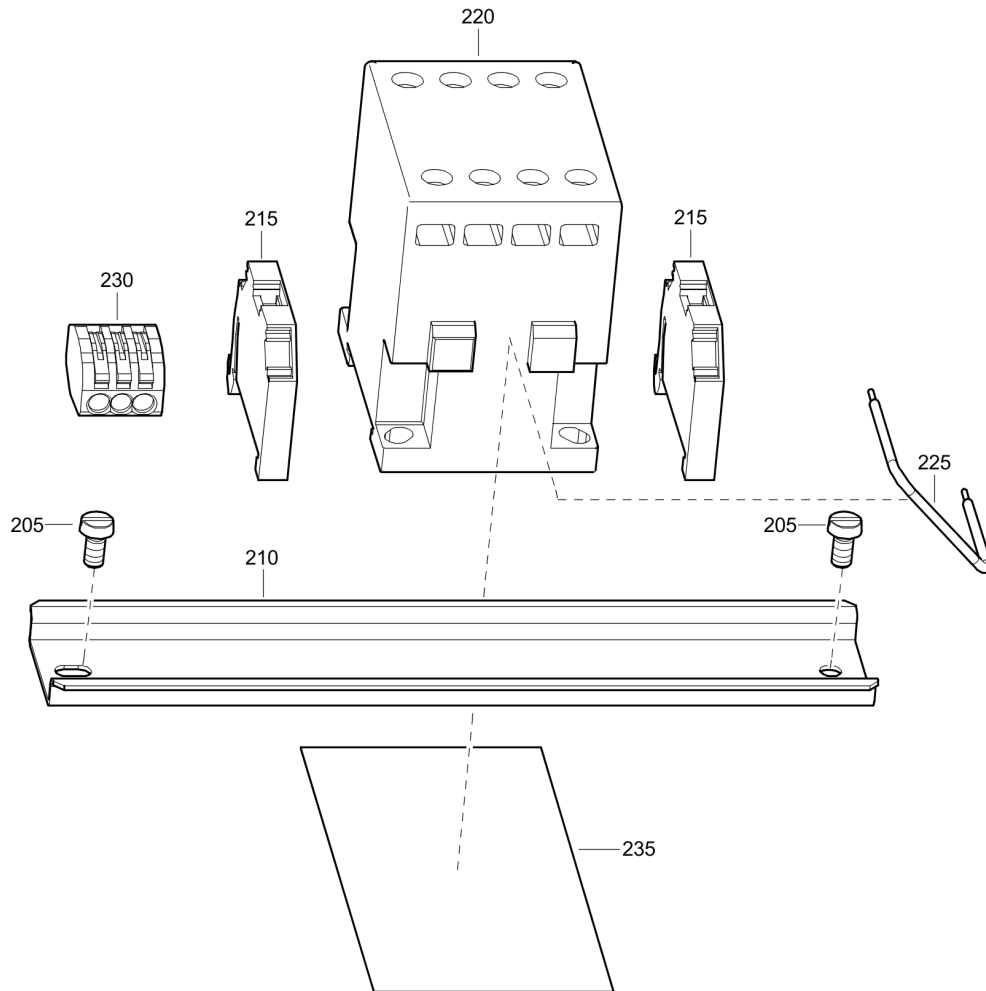

Starter Starter 400V

Refer to the Parts Online web page for most up-to-date information. The printed information might be outdated.

Item	Part No.	Name	Qty	L
205	4700W78666	Screw	2	
210	1605264400	Rail	1	
215	1088003181	End terminal	2	
220	1089966915	Contactora 400v	1	
225	470W743540	Wire	1	
230	1088003138	Connector	1	
235	470W740047	Wiring diagramm 690V	1