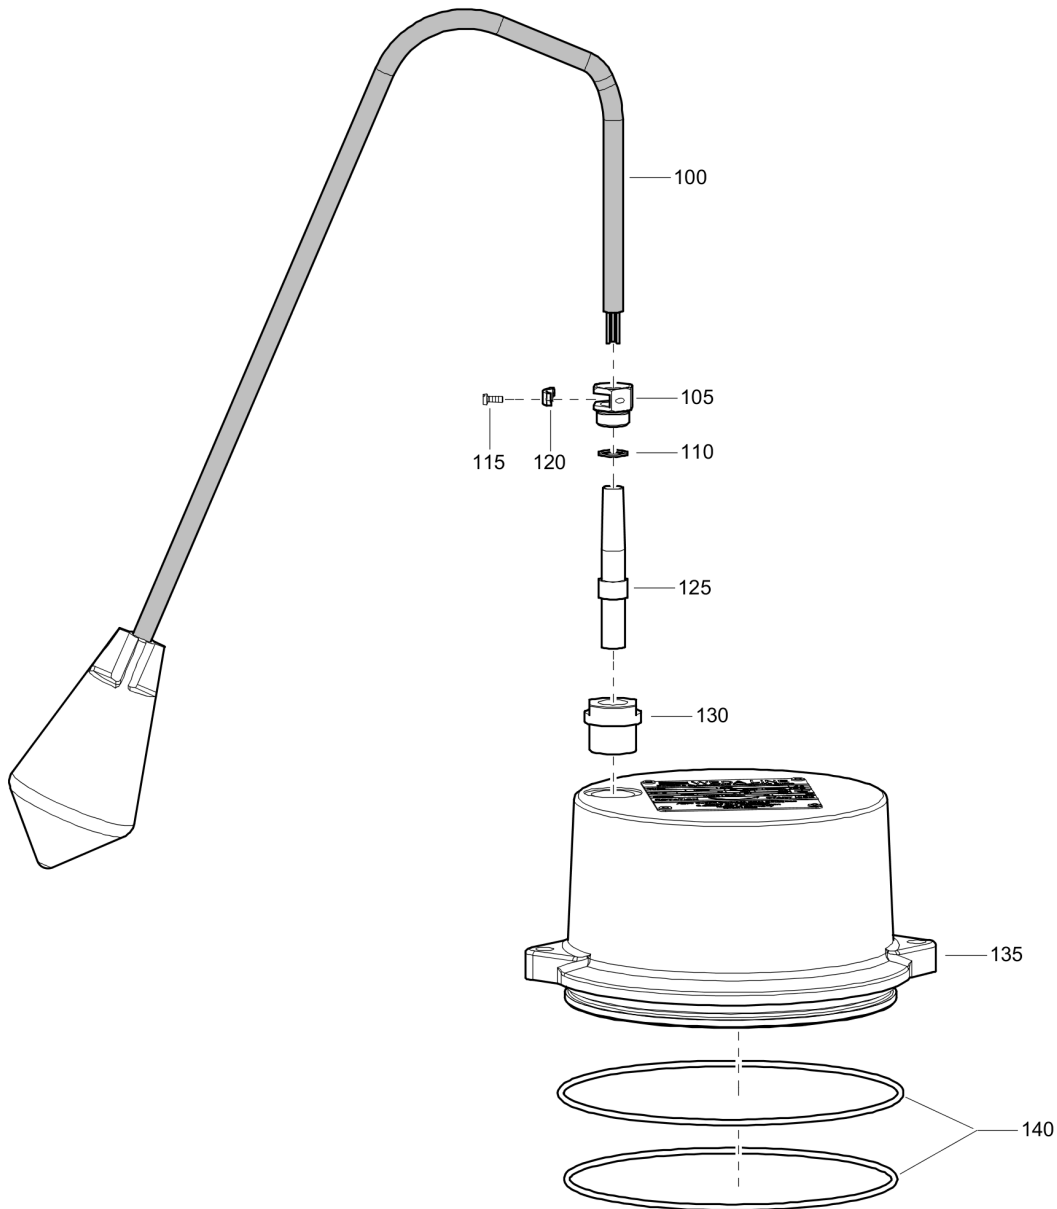

Refer to the Parts Online web page for most up-to-date information. The printed information might be outdated.

**Cover** Cover std

Item	Part No.	Name	Qty	L
100	4700W65430	Rivet	4	
105	-	Data plate (not available separately)	1	
110	470W252039	Cover	1	
115	470W254073	O-ring	2	

Cover 1607907400 Cover NVB

Item	Part No.	Name	Qty	L
100	470W208106	Electrode cpl	1	
105	470W209674	Wire cpl	1	
110	470W209673	Washer	2	
120	4700W50331	Flat lug connector	2	
125	4700W84205	Nut	4	
130	470W252210	Cover nvb	1	
135	470W254073	O-ring	2	

**Cover** Cover float switch

Refer to the Parts Online web page for most up-to-date information. The printed information might be outdated.

Item	Part No.	Name	Qty	L
Not Shown	470W369455	Cover float switch	1	
100	1605261450	Float switch	1	
105	470W214823	Cable inlet	1	
110	470W214825	Washer	1	
115	4700W78652	Screw	2	
120	470W214824	Cable keep	1	
125	470W214826	Cable sleeve	1	
130	470W369458	Adapter	1	
135	470W369457	Cover	1	
140	470W254073	O-ring	2	
145	-	Data plate (not available separately)	1	
150	4700W65430	Rivet	4	