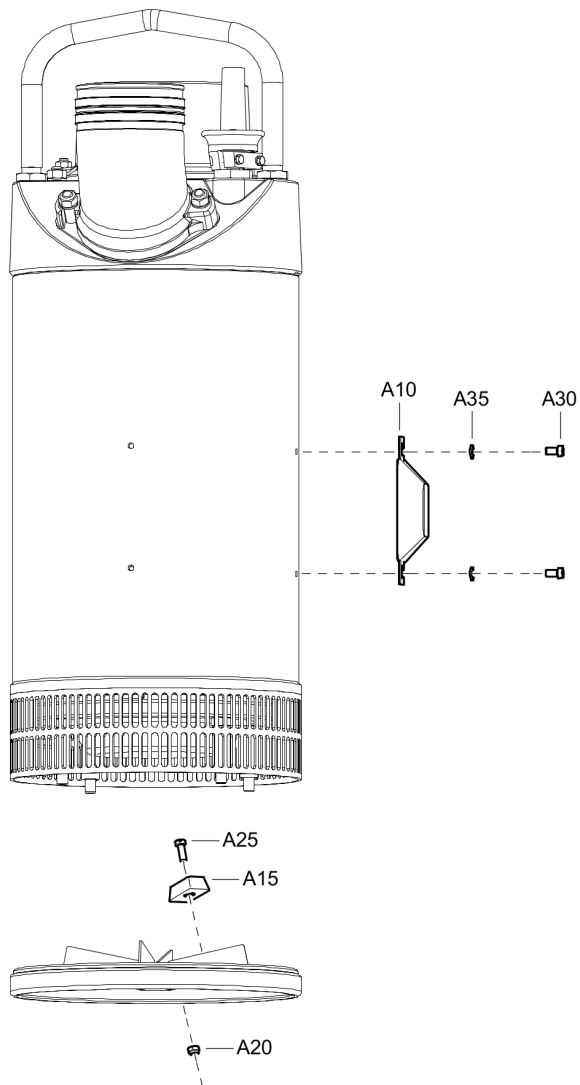

Options / accessories 470W254206 Zinc anodes kit

Refer to the Parts Online web page for most up-to-date information. The printed information might be outdated.