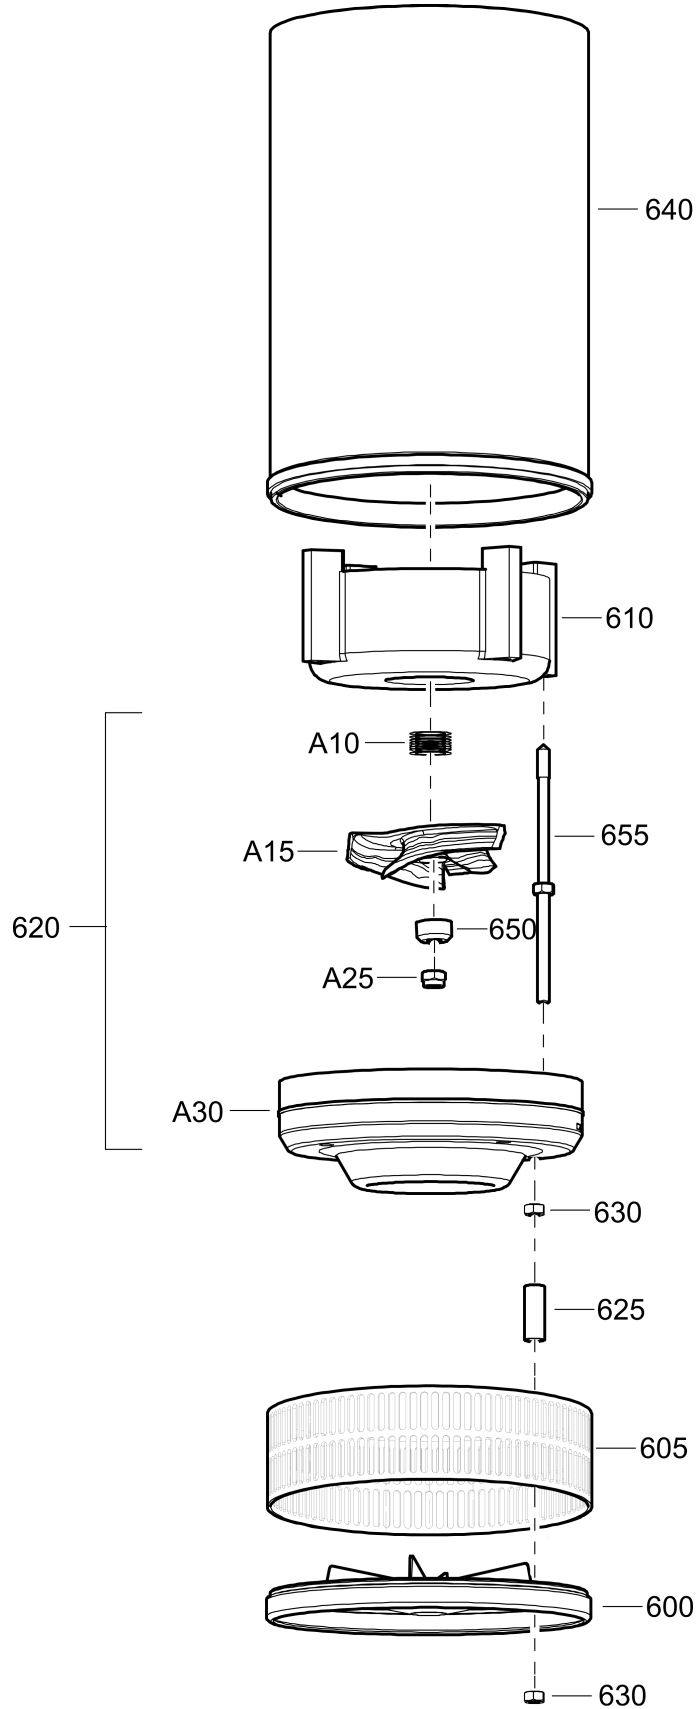

Wear part kit WEDA 60 Wet end WEDA60N

Refer to the Parts Online web page for most up-to-date information. The printed information might be outdated.

Item	Part No.	Name	Qty	L
600	470W252221	Base plate	1	
605	470W263031	Strainer	1	
610	470W252021	Wear plate	1	
625	470W254223	Sleeve	4	
630	4700W84210	Nut	8	
640	470W251218	Outer casing	1	
650	470W254231	Protectiv housing	1	
655	470W254226	Stud bolt	4	
660	9822170218	Wear part kit WEDA60N 50Hz	1	
A10	470W254229	Trimming spacer	8	
A15	47W252224H	Impeller 50Hz	1	
A25	470W254232	Nut	1	
A30	DW252102CN	Diffusor	1