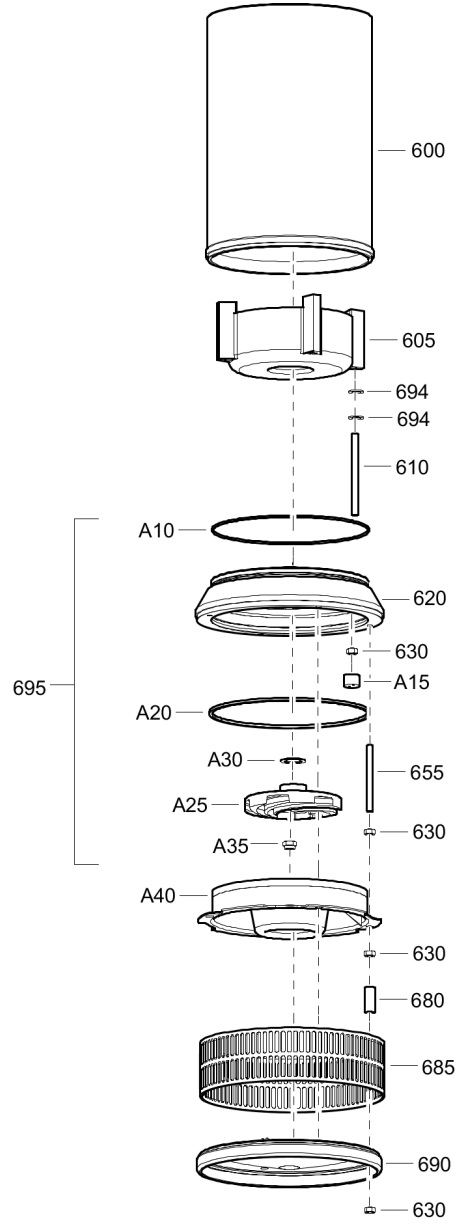

Wear part kit WEDA 50 Wet end WEDA50H 60Hz

Refer to the Parts Online web page for most up-to-date information. The printed information might be outdated.

Item	Part No.	Name	Qty	L
600	470W251218	Outer casing	1	
605	470W252021	Wear plate	1	
610	470W254358	Stud bolt	4	
620	470W251351	Diffusor	1	
630	4700W84210	Nut	16	
655	470W254359	Stud bolt	4	
680	470W254223	Sleeve	4	
685	470W263031	Strainer	1	
690	470W252221	Base plate	1	
694	4700W51170	Washer	8	
695	9822170217	Wear part kit WEDA50H 60Hz	1	
A10	470W254085	O-ring	1	
A15	470W254429	Plug	4	
A20	4700W65136	O-ring	1	
A25	470W714026	Impeller 60hz	1	
A30	470W254229	Trimming spacer	8	
A35	470W254232	Nut	1	
A40	470W714024	Diffusor	1