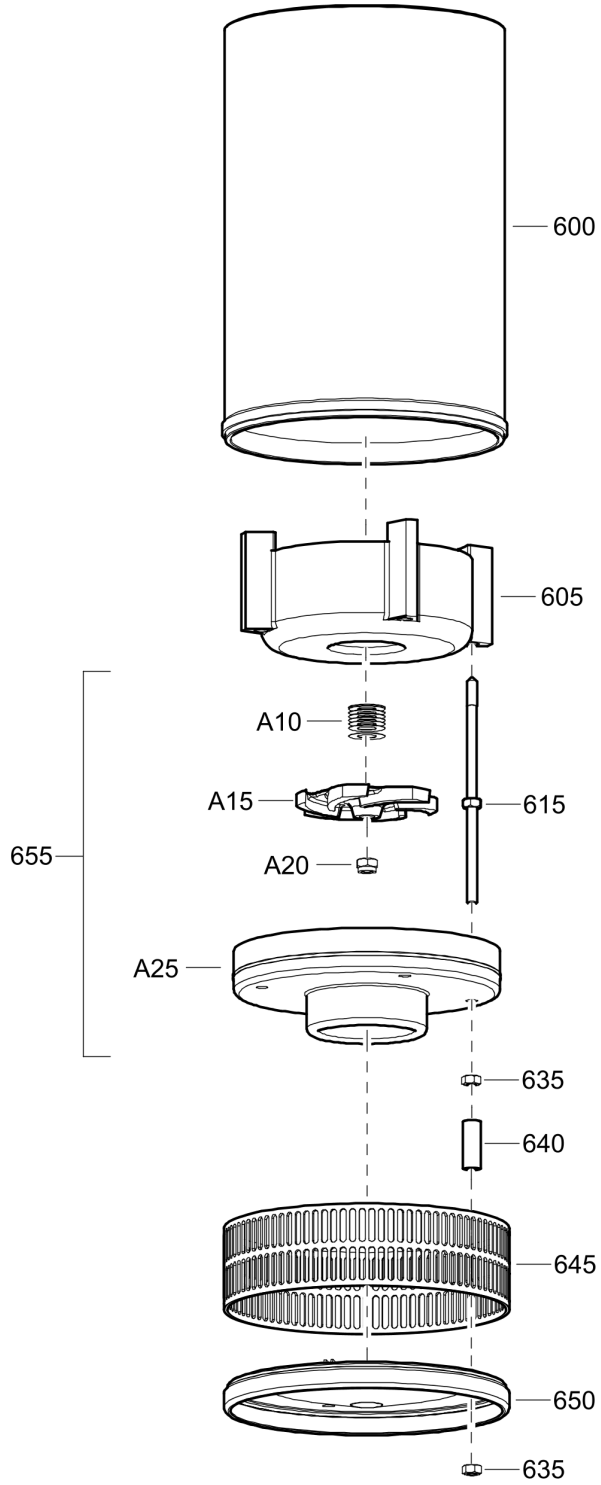

Wear part kit WEDA 50 Wet end WEDA50N

Refer to the Parts Online web page for most up-to-date information. The printed information might be outdated.

Item	Part No.	Name	Qty	L
600	470W251218	Outer casing	1	
605	470W252021	Wear plate	1	
615	470W254226	Stud bolt	4	
635	4700W84210	Nut	8	
640	470W743597	Distance tube	4	
645	470W263031	Strainer	1	
650	470W252221	Base plate	1	
655	9822170216	Wear part kit WEDA50N 60Hz	1	
A10	470W254090	Trimming spacer	8	
A15	470W253133	Impeller 60Hz	1	
A20	470W254232	Nut	1	
A25	470W252087	Diffusor	1