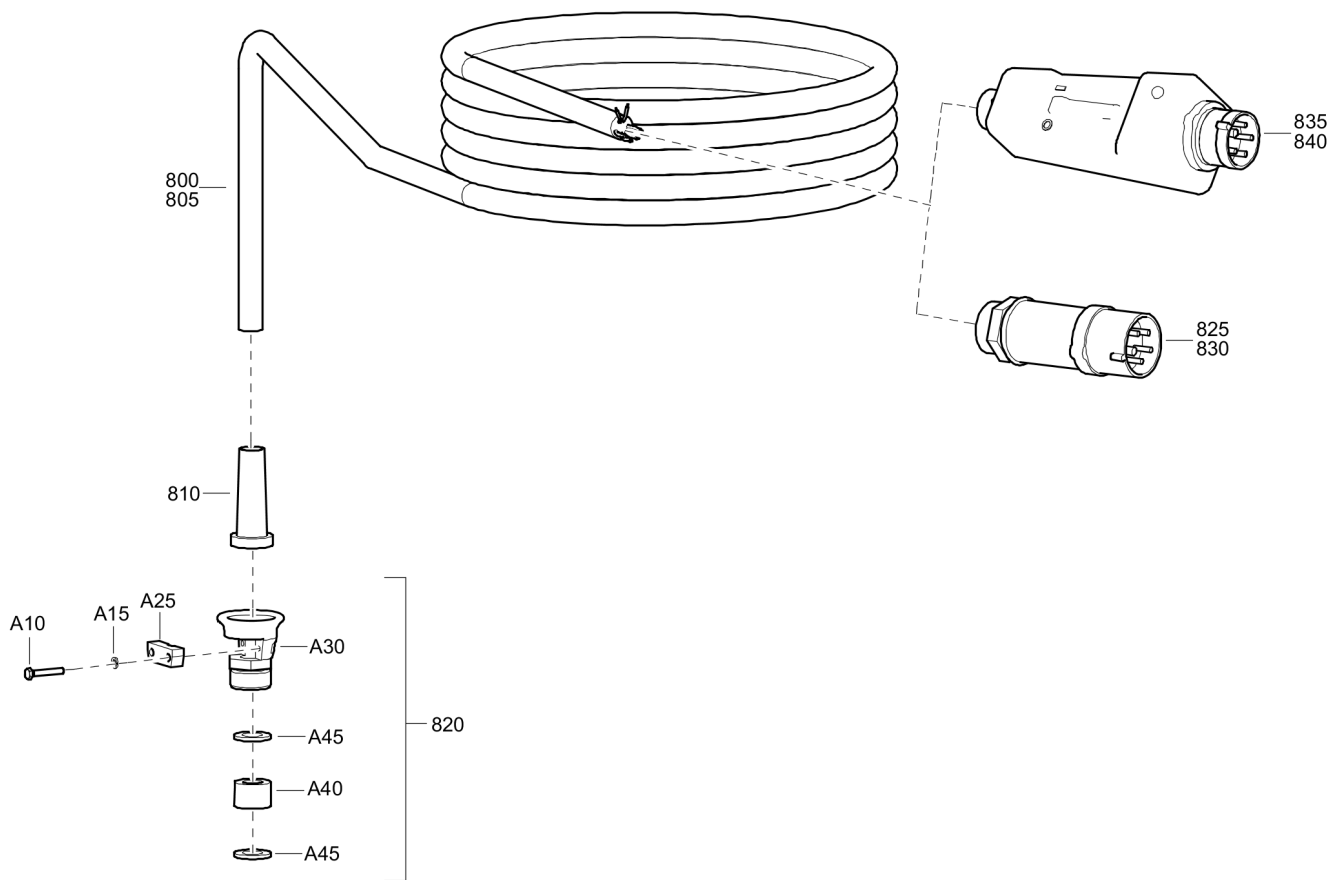

Cable PDE1607904050_3

Item	Part No.	Name	Qty	L
800	1605218600	Cable 4gx2,5mm2	1	
805	1605231100	Cable soow 4awg10	1	
810	470W204108	Cable sleeve 4x2,5mm2	1	
820	470W204089	Cable inlet CPL	1	
A10	4700W76269	Screw	2	
A15	4700W58957	Washer	2	
A25	470W204087	Keep	1	
A30	470W204085	Cable inlet	1	
A40	470W204110	Sealing ring	1	
A45	4700W51181	Washer	2	
825	1089049503	Plug cee 32a	1	
830	1089049558	Plug cee16a	1	
835	470W157913	Motor protection plug 5p-16p 10-16a	1	
840	470W157916	Motor protection plug 5P-32A	1