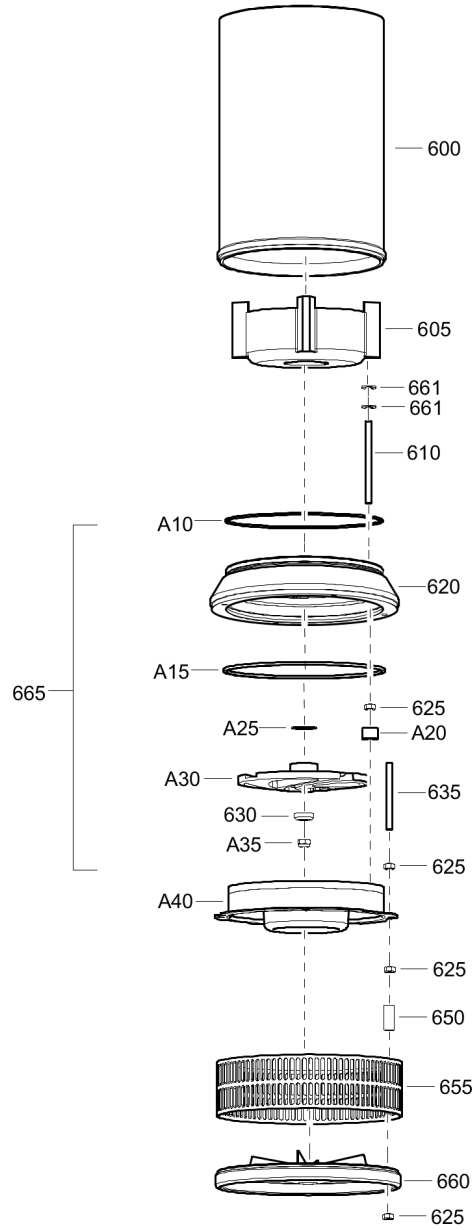

Wear part kit WEDA 60 Wet end WEDA60H 60Hz

Refer to the Parts Online web page for most up-to-date information. The printed information might be outdated.

Item	Part No.	Name	Qty	L
600	470W251218	Outer casing	1	
605	470W252021	Wear plate	1	
610	470W254358	Stud bolt	4	
620	470W251351	Diffusor	1	
625	4700W84210	Nut	16	
630	1605277000	Protectiv housing	1	
635	470W254359	Stud bolt	4	
650	470W743613	Sleeve	4	
655	470W263031	Strainer	1	
660	470W252354	Base plate	1	
661	4700W51170	Washer	8	
665	9822170221	Wear part kit WEDA60H 60Hz	1	
A10	470W254085	O-ring	1	
A15	4700W65136	O-ring	1	
A20	470W254429	Plug	4	
A25	470W254229	Trimming spacer	8	
A30	1605276900	Impeller 60h 60hz	1	
A35	470W254232	Nut	1	
A40	470W714024	Diffusor	1