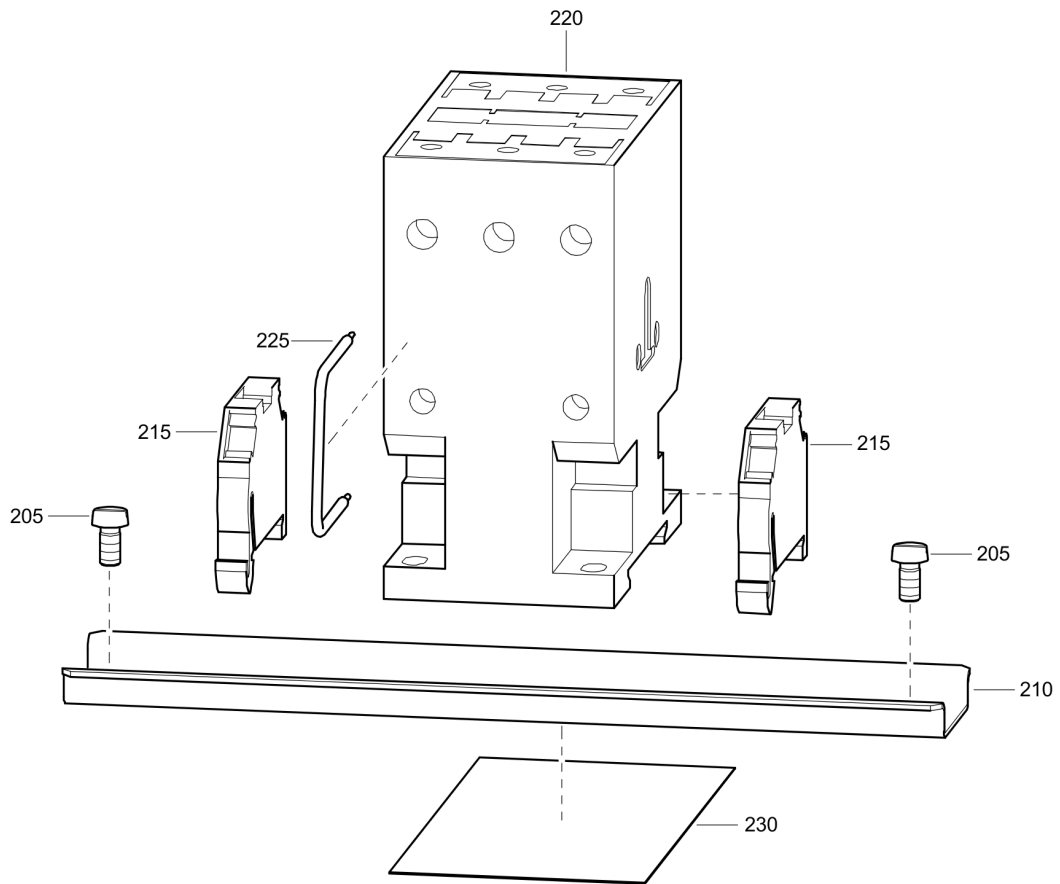

Starter Starter 230V

Refer to the Parts Online web page for most up-to-date information. The printed information might be outdated.

Item	Part No.	Name	Qty	L
205	4700W78666	Screw	2	
210	1605264400	Rail	1	
215	1088003181	End terminal	2	
220	1089966922	Contactor 230V	1	
225	470W743540	Wire	1	
230	470W740046	Wiring diagramm 500V	1