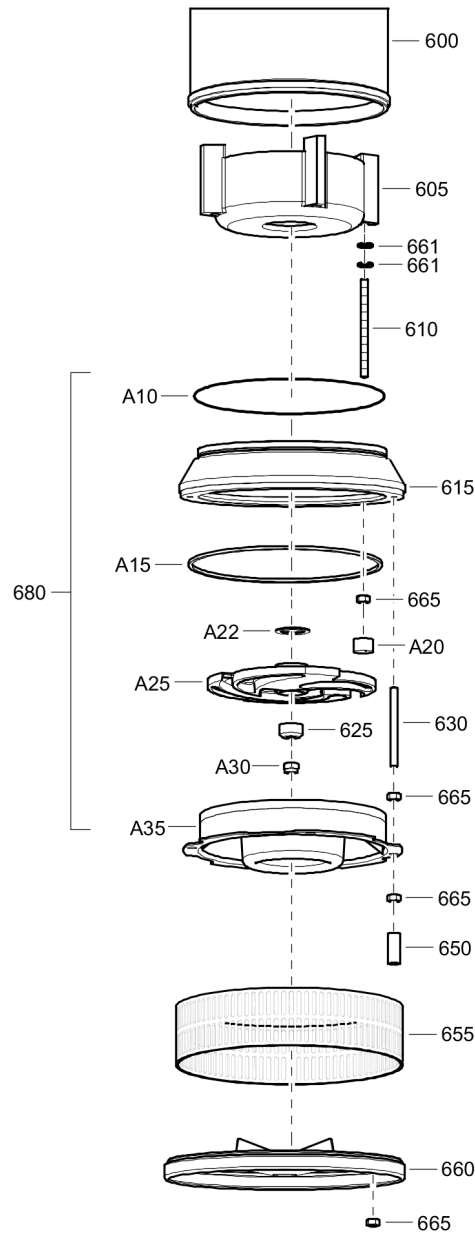

Wear part kit WEDA 60 Wet end WEDA60H

Refer to the Parts Online web page for most up-to-date information. The printed information might be outdated.

Item	Part No.	Name	Qty	L
600	470W251218	Outer casing	1	
605	470W252021	Wear plate	1	
610	470W254358	Stud bolt	4	
615	470W251351	Diffusor	1	
625	470W254231	Protectiv housing	1	
630	470W254359	Stud bolt	4	
650	470W254223	Sleeve	4	
655	470W263031	Strainer	1	
660	470W252221	Base plate	1	
661	4700W51170	Washer	8	
665	4700W84210	Nut	16	
680	9822170219	Wear part kit WEDA60H 50Hz	1	
A10	470W254085	O-ring	1	
A15	4700W65136	O-ring	1	
A20	470W254429	Plug	4	
A22	470W254229	Trimming spacer	8	
A25	470W251352	Impeller 50Hz	1	
A30	470W254232	Nut	1	
A35	470W271026	Diffusor center L	1