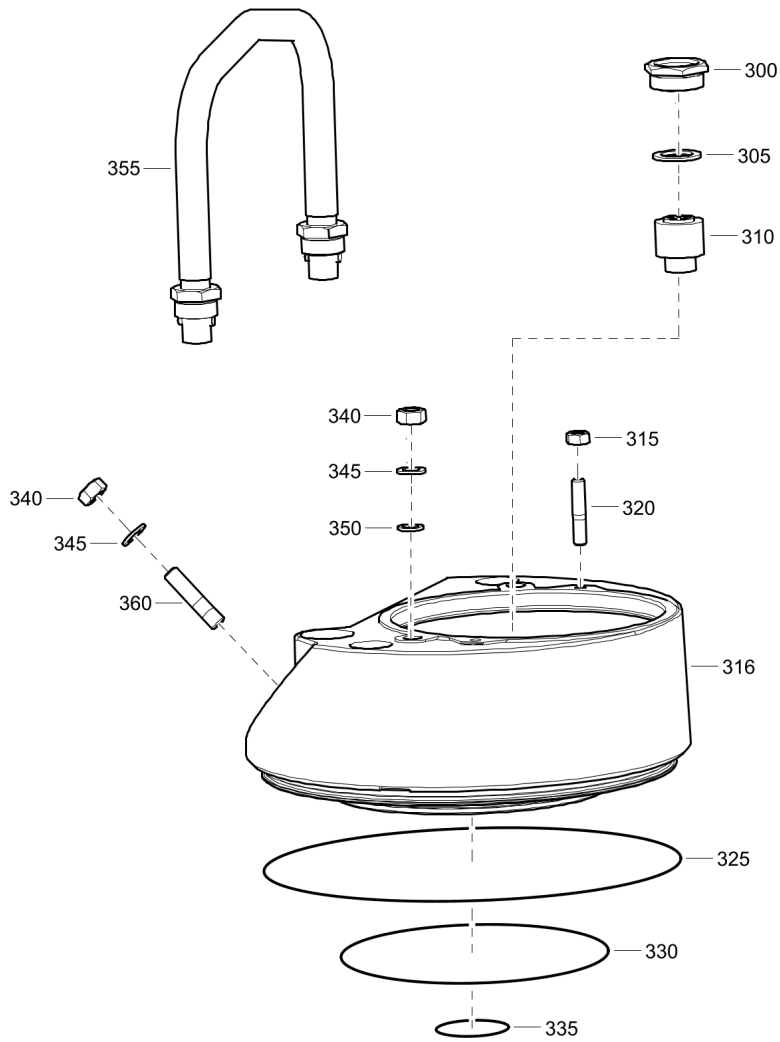

Mechanical Top bracket

Refer to the Parts Online web page for most up-to-date information. The printed information might be outdated.

Item	Part No.	Name	Qty	L
300	470W294127	Screw fittings	2	
305	470W294126	Washer	2	
310	470W254408	Packing box	2	
315	4700W84209	Nut	2	
316	470W714022	Top bracket	1	
320	4700W69623	Stud bolt	2	
325	470W254085	O-ring	1	
330	4700W65121	O-ring	1	
335	4700W65024	O-ring	1	
340	4700W84210	Nut	4	
345	4700W51170	Washer	4	
350	470W254415	Washer	2	
355	470W253016	Handle	1	
360	4700W69642	Stud bolt	2