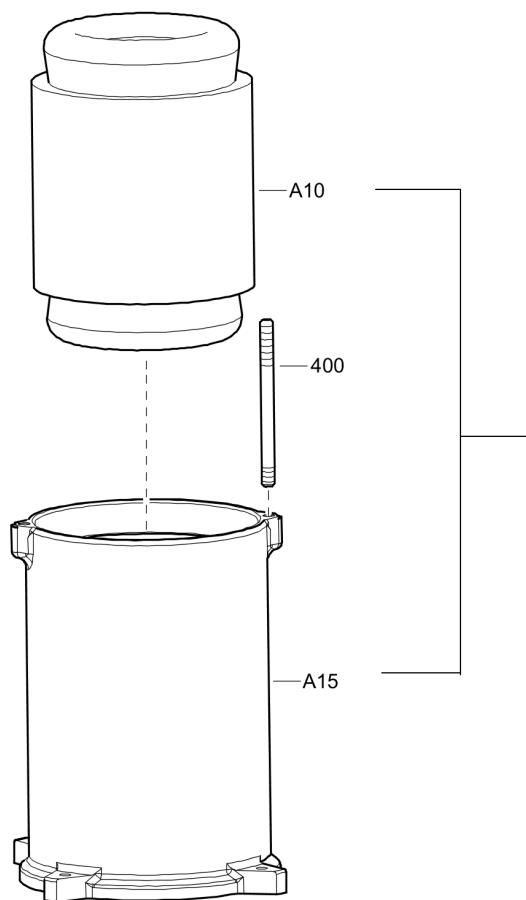

Item	Part No.	Name	Qty	L
200	470W743540	Wire	1	
205	1088003181	End terminal	2	
210	1088003138	Connector	1	
215	1089966915	Contactora 400v	1	
220	470W254491	End plate	1	
225	470W254490	Terminal	1	
235	4700W50354	Flat lug connector	2	
237	470W209712	End cable	2	
240	4700W50219	Wire cpl	2	
245	470W209805	NVB device	1	
250	470W743540	Wire	3	
255	470W367170	Wire cpl	1	
260	4700W78666	Screw	2	
265	1605264400	Rail	1	
270	9822167900	Wiring diagramm	1	

Stator Stator unit