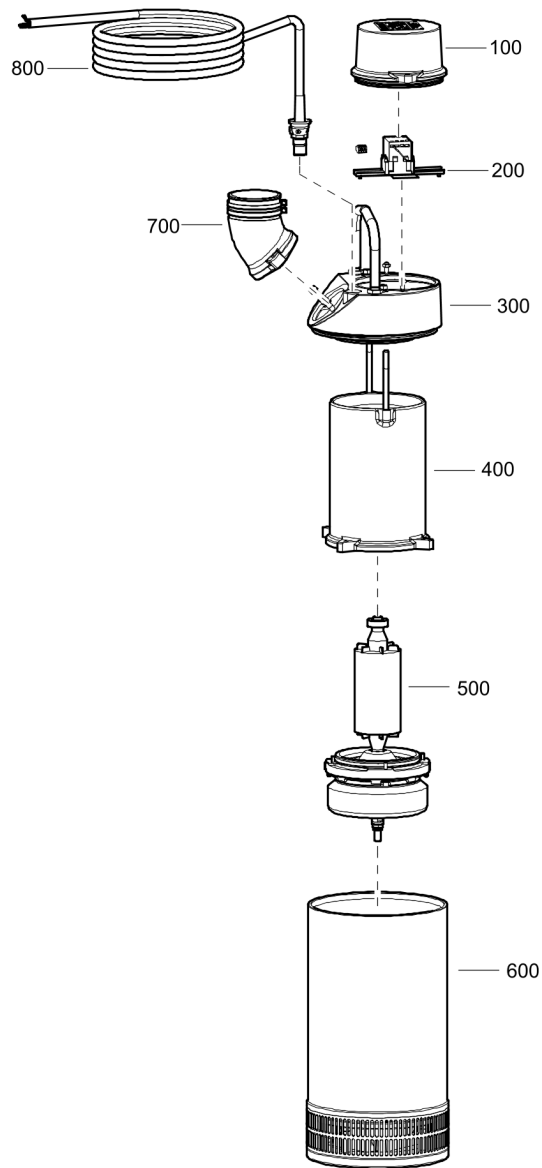

Overview

Item	Part No.	Name	Qty	L
100	-	Injector part	1	
200	-	Starter	1	
300	-	Top bracket	1	
400	-	Stator unit	1	
500	-	Lower bracket	1	
600	-	Wet end	1	
700	-	Discharge kit for hose	1	
800	-	Cable	1