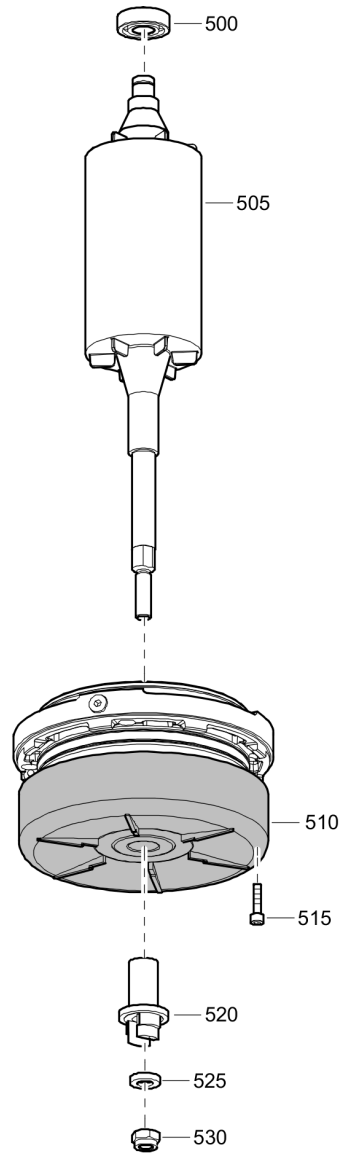

Lower bracket Lower bracket WEDA60

Refer to the Parts Online web page for most up-to-date information. The printed information might be outdated.

Item	Part No.	Name	Qty	L
500	4700W61001	Ball Bearing	1	
505	470W724001	Rotor	1	
510	470W253362	Seal unit	1	
515	4700W75659	Bolt	4	
520	470W254228	Driving sleeve	1	
525	470W254230	Washer	1	
530	470W254232	Nut	1	

Refer to the Parts Online web page for most up-to-date information. The printed information might be outdated.