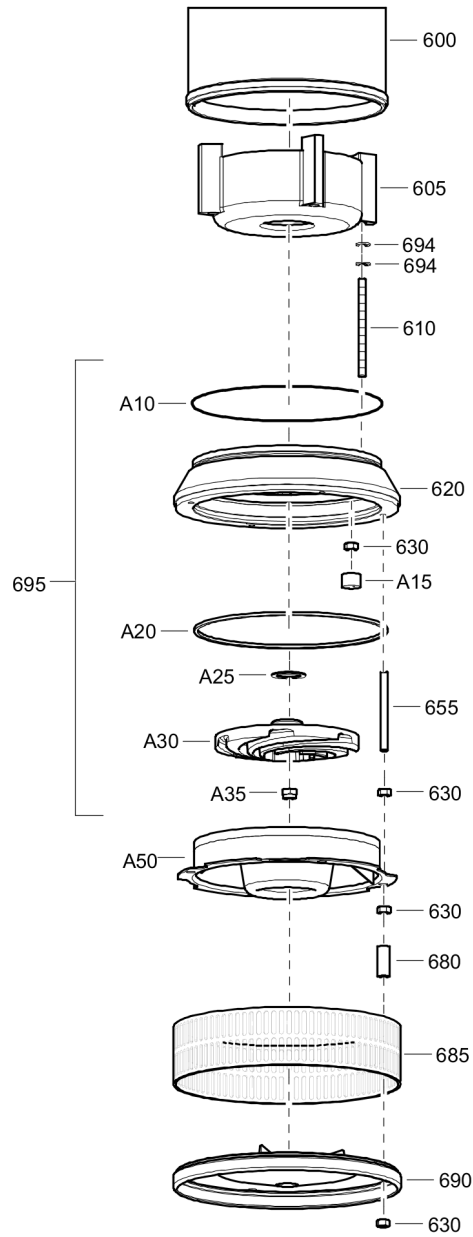

Wear part kit WEDA 50 Wet end WEDA50H

Refer to the Parts Online web page for most up-to-date information. The printed information might be outdated.

Item	Part No.	Name	Qty	L
600	470W251218	Outer casing	1	
605	470W252021	Wear plate	1	
610	470W254358	Stud bolt	4	
620	470W251351	Diffusor	1	
630	4700W84210	Nut	16	
655	470W254359	Stud bolt	4	
680	470W254223	Sleeve	4	
685	470W263031	Strainer	1	
690	470W252221	Base plate	1	
694	4700W51170	Washer	8	
695	9822170214	Wear part kit WEDA50H 50Hz	1	
A10	470W254085	O-ring	1	
A15	470W254429	Plug	4	
A20	4700W65136	O-ring	1	
A25	470W254229	Trimming spacer	8	
A30	470W714023	Impeller 50hz	1	
A35	470W254232	Nut	1	
A50	470W714024	Diffusor	1