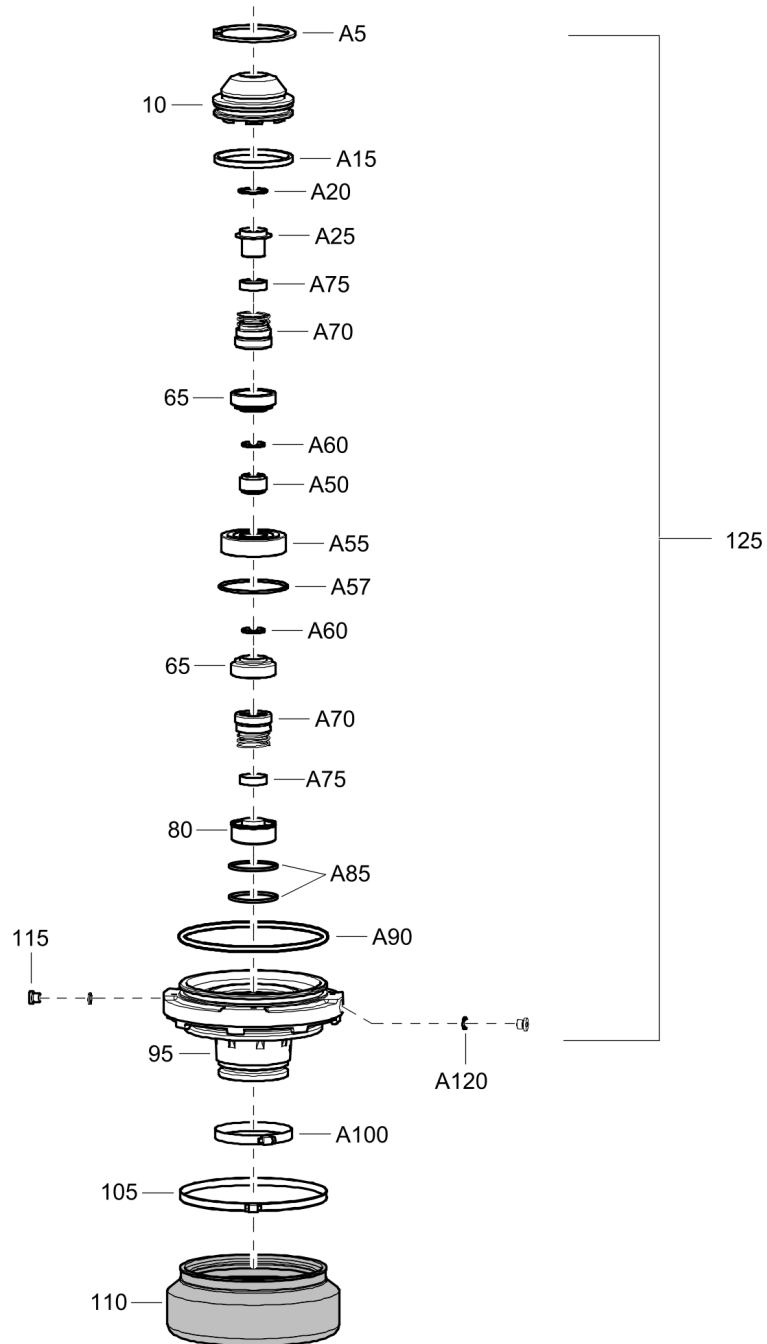

Service Seal unit

Refer to the Parts Online web page for most up-to-date information. The printed information might be outdated.

Item	Part No.	Name	Qty	L
10	470W253340	Seal cover	1	
65	470W254031	Seal holder	2	
80	470W743566	Seal holder	1	
95	470W252339	Bearing bracket	1	
105	0347 4052 31	Clamp	1	
110	470W253341	Oil bag	1	
115	470W254042	Plug	2	
125	4812050284	Repair kit	1	
A5	4700W50671	Circlip	1	
A15	4700W65033	O-ring	1	
A20	4700W65096	O-ring	1	
A25	470W743567	Bushing	1	
A50	470W254032	Bushing	1	
A57	4700W65105	O-ring	1	
A55	4700W61010	Bearing bracket	1	
A60	4700160003	O-ring	2	
A70	4812050221	Seal lower	2	
A75	470W743562	Spacer	2	
A85	4700W65175	O-ring	2	
A90	4700W65121	O-ring	1	
A100	470W254344	Clamp	1	
A120	4700W65006	O-ring	2	

**Service** 1605225400 Oil

Item	Part No.	Name	Qty	L
10	1605225400	Oil 2l	1	
15	1605225500	Oil 0,5l	1	

**Service** 470W254495 Gasket kit

Refer to the Parts Online web page for most up-to-date information. The printed information might be outdated.