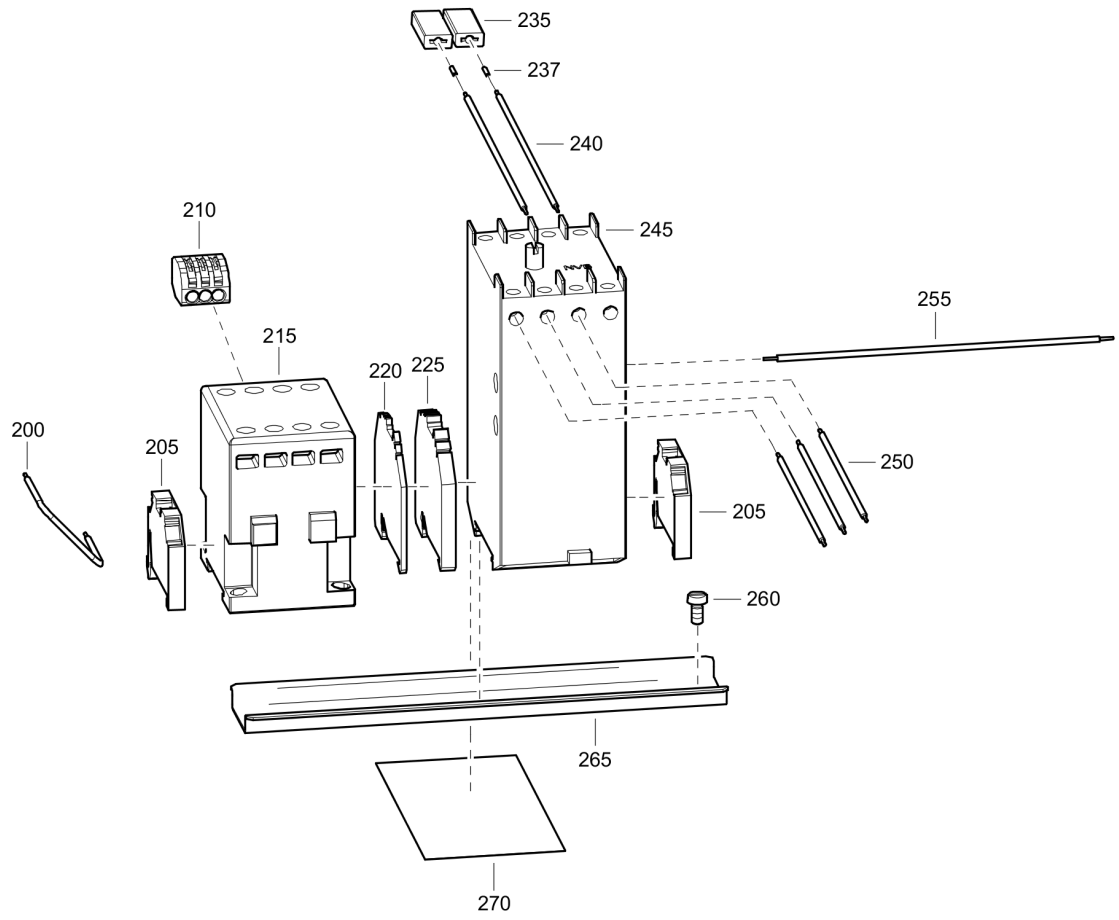

Starter Starter NVB

Refer to the Parts Online web page for most up-to-date information. The printed information might be outdated.

Item	Part No.	Name	Qty	L
200	470W743540	Wire	1	
205	1088003181	End terminal	2	
210	1088003138	Connector	1	
215	1089966915	Contactora 400v	1	
220	470W254491	End plate	1	
225	470W254490	Terminal	1	
235	4700W50354	Flat lug connector	2	
237	470W209712	End cable	2	
240	4700W50219	Wire cpl	2	
245	470W209805	NVB device	1	
250	470W743540	Wire	3	
255	470W367170	Wire cpl	1	
260	4700W78666	Screw	2	
265	1605264400	Rail	1	
270	9822167900	Wiring diagramm	1