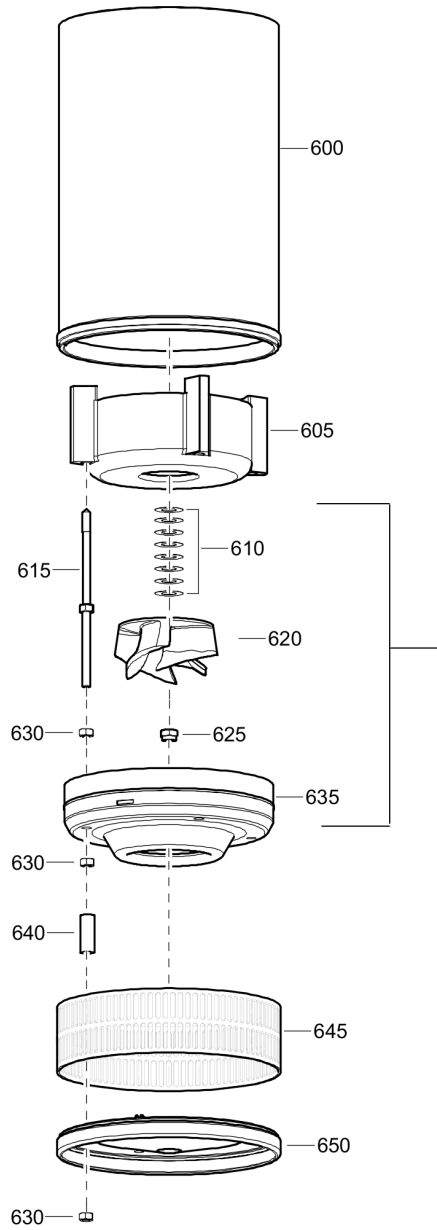

Wear part kit WEDA 50 Wet end WEDA50L

Refer to the Parts Online web page for most up-to-date information. The printed information might be outdated.

Item	Part No.	Name	Qty	L
600	470W251218	Outer casing	1	
605	470W252021	Wear plate	1	
615	470W254226	Stud bolt	4	
630	4700W84210	Nut	12	
640	470W743614	Distance tube	4	
645	470W263031	Strainer	1	
650	470W252124	Base plate	1	
655	9822170212	Wear part kit WEDA50L 50Hz	1	
A10	470W254090	Trimming spacer	8	
A20	470W253101	Impeller 50Hz	1	
A25	470W254232	Nut	1	
A30	DW252102CN	Diffusor	1