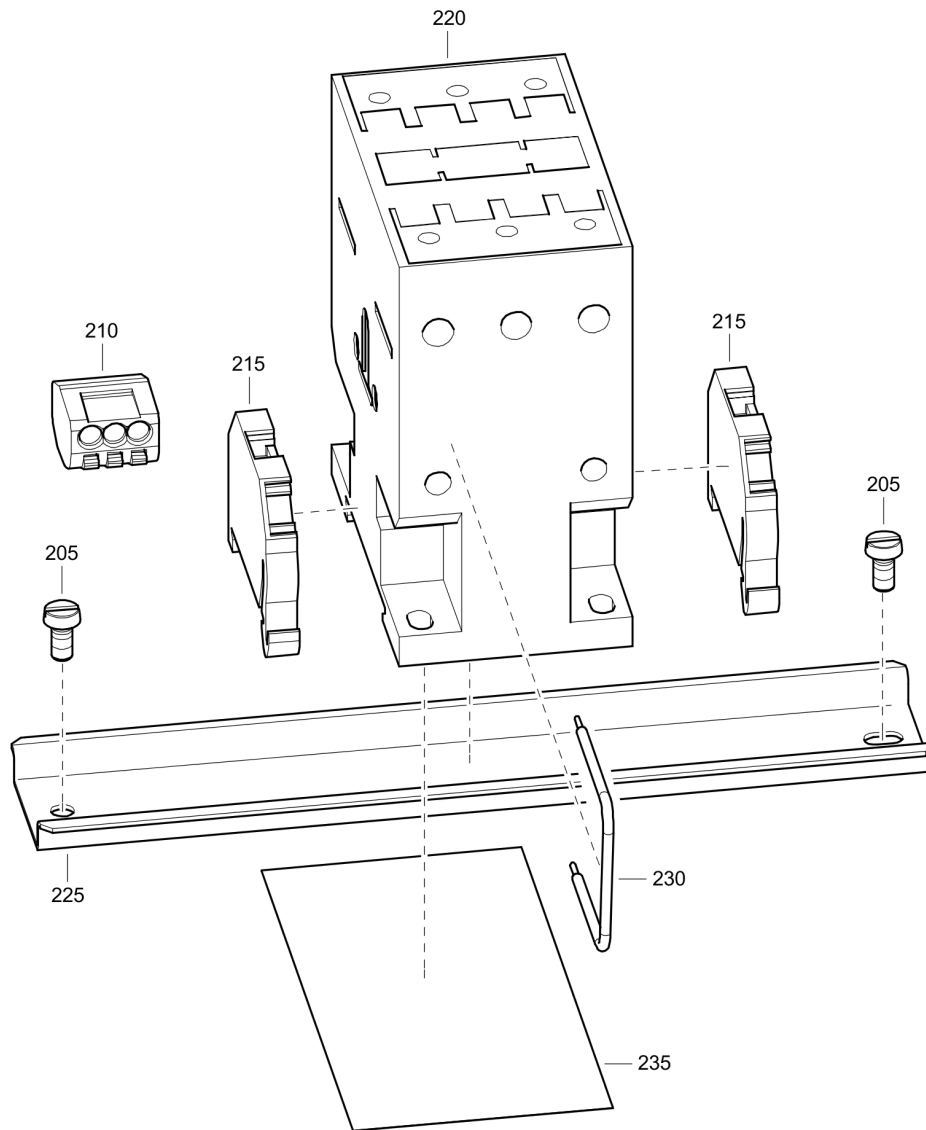

Starter Starter 500V

Refer to the Parts Online web page for most up-to-date information. The printed information might be outdated.

Item	Part No.	Name	Qty	L
205	4700W78666	Screw	2	
210	1088003138	Connector	1	
215	1088003181	End terminal	2	
220	1089966926	Contactor 500V	1	
225	1605264400	Rail	1	
230	470W743540	Wire	1	
235	470W740046	Wiring diagramm 500V	1