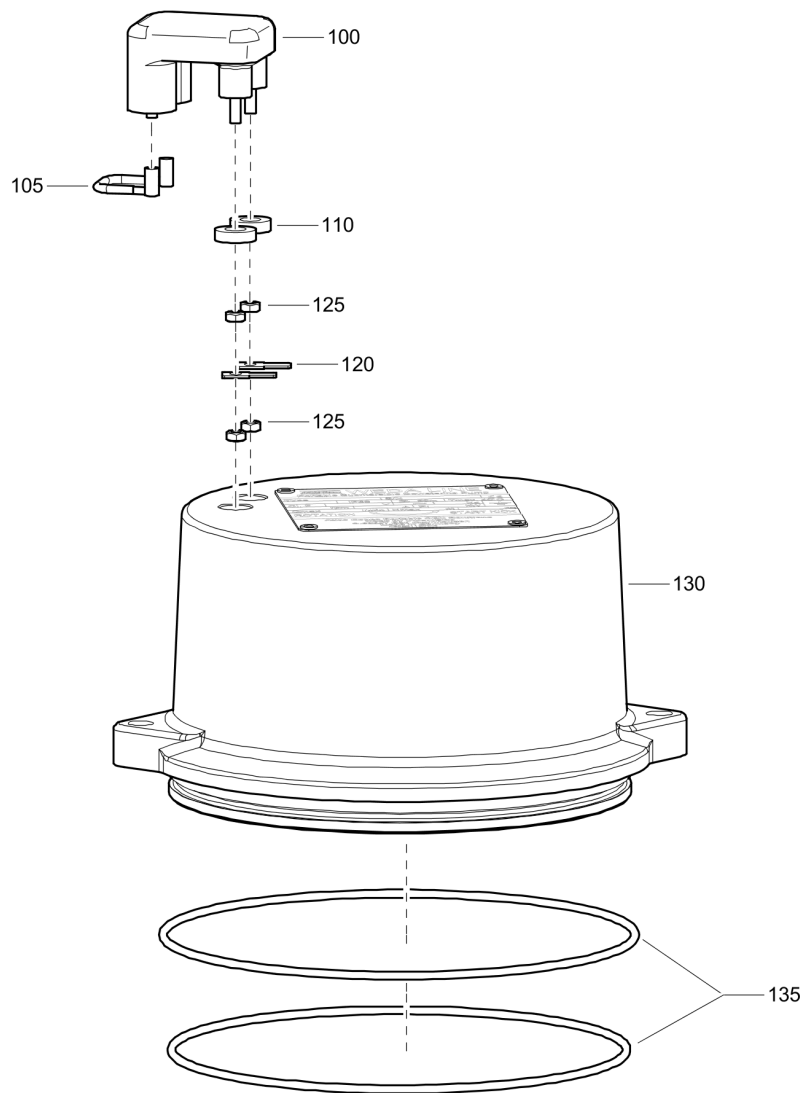

Cover 1607907400 Cover NVB

Item	Part No.	Name	Qty	L
100	470W208106	Electrode cpl	1	
105	470W209674	Wire cpl	1	
110	470W209673	Washer	2	
120	4700W50331	Flat lug connector	2	
125	4700W84205	Nut	4	
130	470W252210	Cover nvb	1	
135	470W254073	O-ring	2