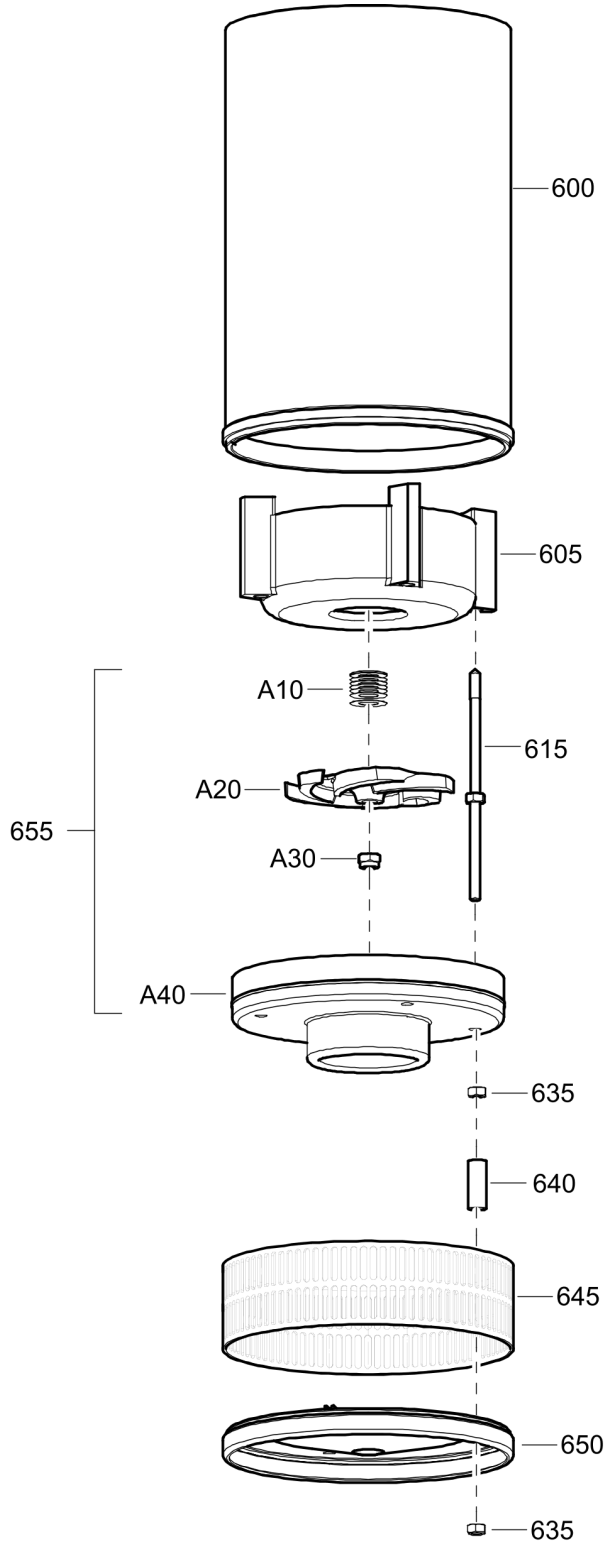

Wear part kit WEDA 50 Wet end WEDA50N

Refer to the Parts Online web page for most up-to-date information. The printed information might be outdated.

Item	Part No.	Name	Qty	L
600	470W251218	Outer casing	1	
605	470W252021	Wear plate	1	
615	470W254226	Stud bolt	4	
635	4700W84210	Nut	12	
640	470W743614	Distance tube	4	
645	470W263031	Strainer	1	
650	470W252124	Base plate	1	
655	9822170212	Wear part kit WEDA50L 50Hz	1	
A10	470W254090	Trimming spacer	8	
A20	470W253101	Impeller 50Hz	1	
A30	470W254232	Nut	1	
A40	DW252102CN	Diffusor	1