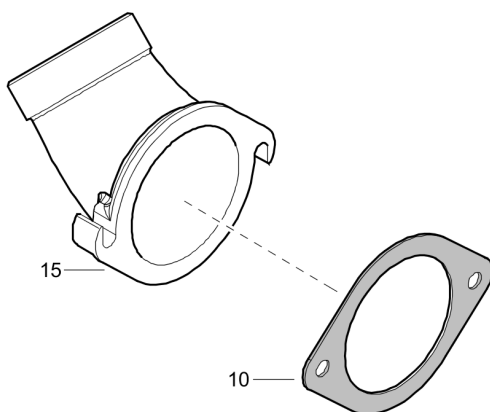

Discharge 470W203570 Discharge kit 3" NPT

Item	Part No.	Name	Qty	L
-	470W203570	Discharge kit 3"NPT	1	
10	470W743466	Gasket	1	
15	470W202571	Discharge for hose 3	1