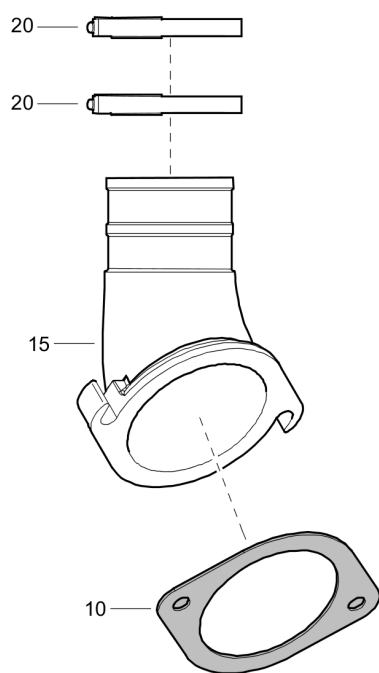

Discharge 470W209289 Discharge kit 3"

Item	Part No.	Name	Qty	L
-	470W203562	Discharge kit 3" for hose	1	
10	470W743466	Gasket	1	
15	470W202563	Discharge for hose 3"	1	
20	4700W58019	Clamp	2