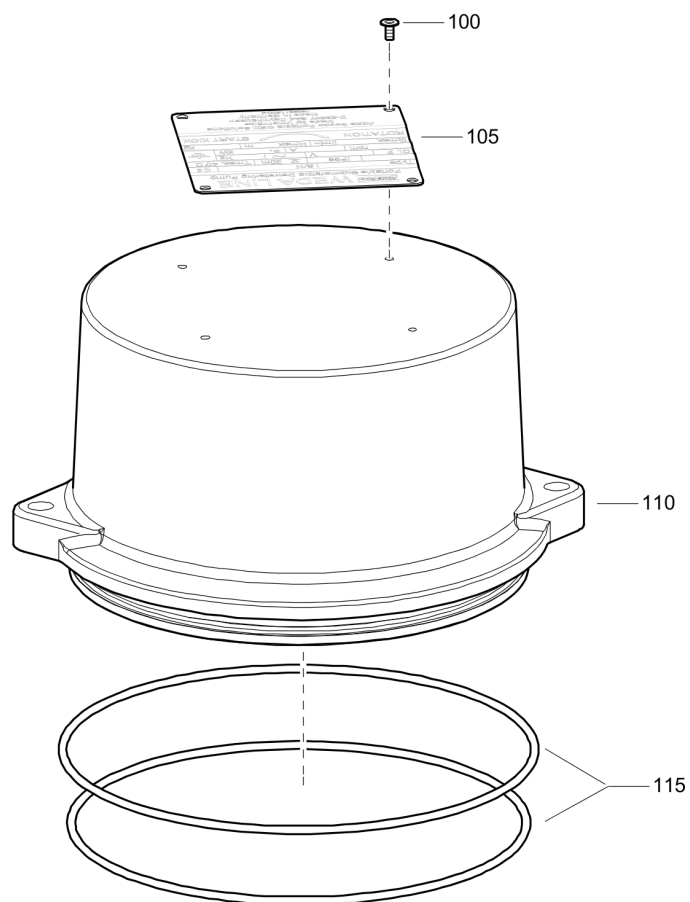

Cover Cover std

Item	Part No.	Name	Qty	L
100	4700W65430	Rivet	4	
105	-	Data plate (not available separately)	1	
110	470W252039	Cover	1	
115	470W254073	O-ring	2