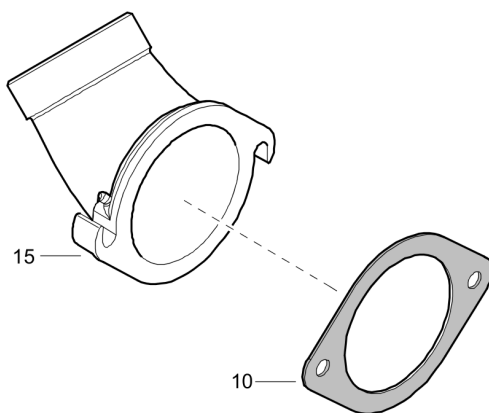

Discharge 470W203484 Discharge kit 3" BSP

Item	Part No.	Name	Qty	L
-	470W203484	Discharge kit 3"BSP	1	
10	470W743466	Gasket	1	
15	470W202483	Discharge 3" BSP	1