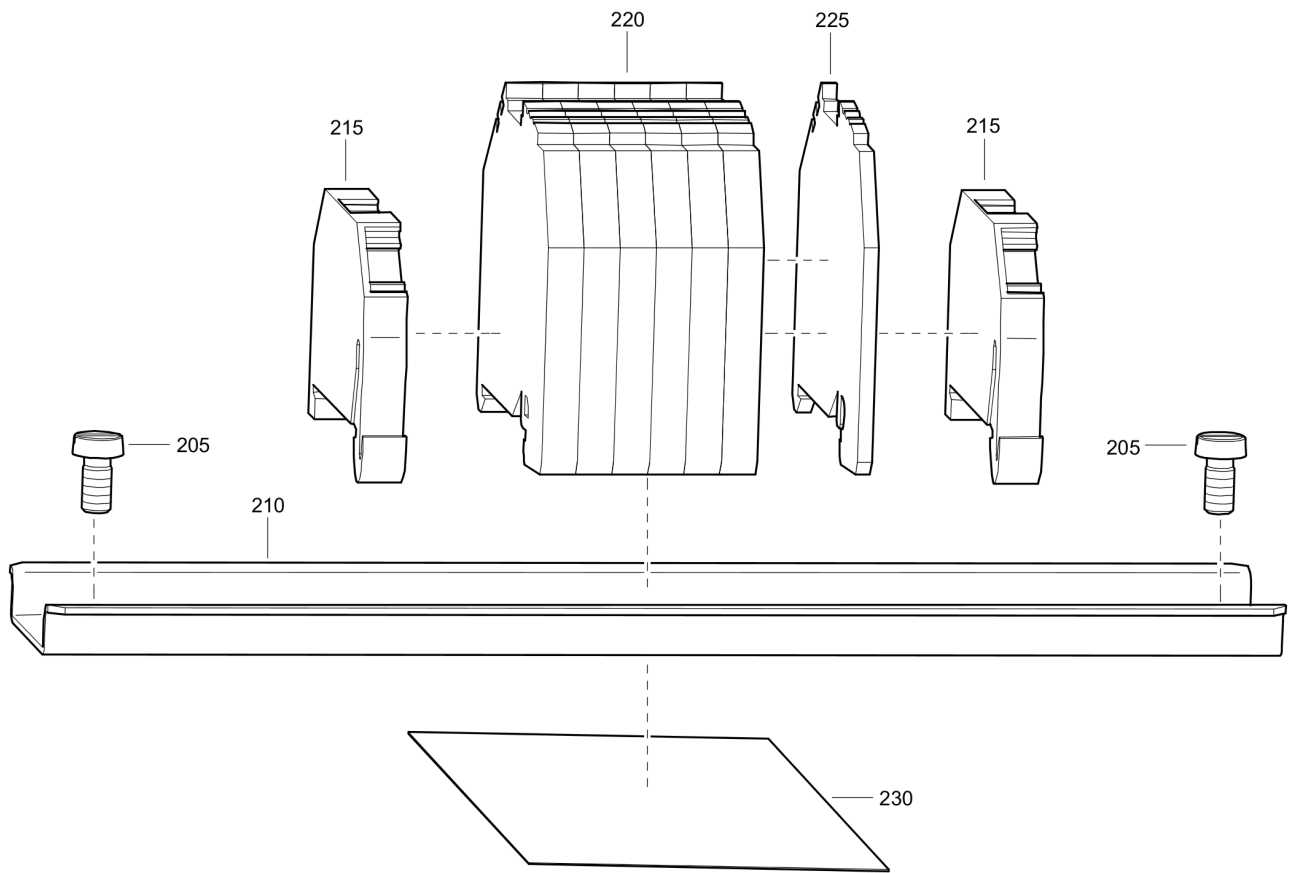

Starter Starter dol

Refer to the Parts Online web page for most up-to-date information. The printed information might be outdated.

Item	Part No.	Name	Qty	L
205	4700W78666	Screw	2	
210	1605264400	Rail	1	
215	1088003181	End terminal	2	
220	470W254490	Terminal	6	
225	470W254491	End plate	1	
230	470W740087	Wiring diagramm	1