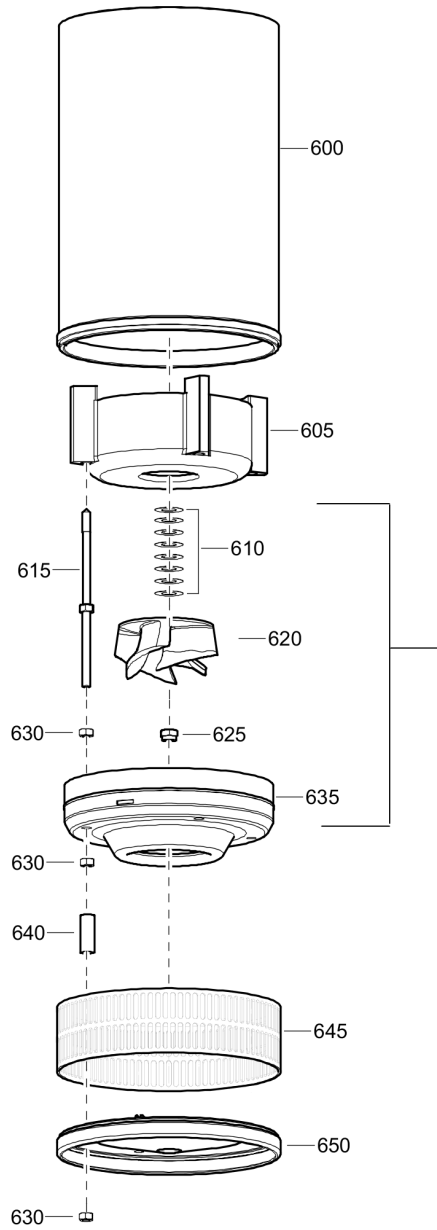

Wear part kit WEDA 50 Wet end WEDA50L

Refer to the Parts Online web page for most up-to-date information. The printed information might be outdated.

Item	Part No.	Name	Qty	L
600	470W251218	Outer casing	1	
605	470W252021	Wear plate	1	
615	470W254226	Stud bolt	4	
630	4700W84210	Nut	12	
640	470W743614	Distance tube	4	
645	470W263031	Strainer	1	
650	470W252124	Base plate	1	
655	9822170215	Wear part kit WEDA50L 60Hz	1	
A30	DW252102CN	Diffusor	1	
A25	470W254232	Nut	1	
A20	470W253134	Impeller 60Hz	1	
A10	470W254090	Trimming spacer	8