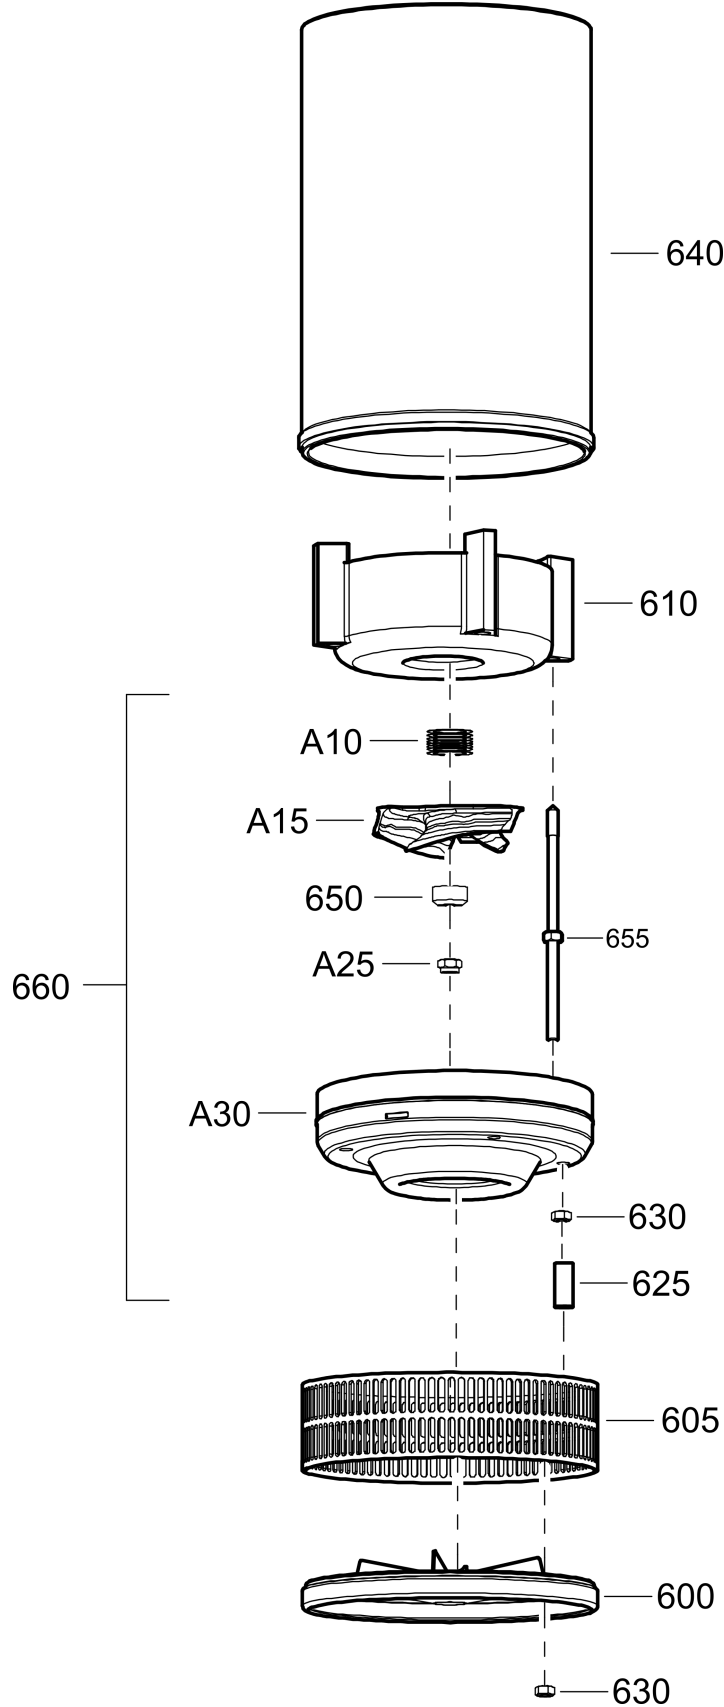

Wear part kit WEDA 60 Wet end WEDA60N

Refer to the Parts Online web page for most up-to-date information. The printed information might be outdated.

Item	Part No.	Name	Qty	L
600	470W252221	Base plate	1	
605	470W263031	Strainer	1	
610	470W252021	Wear plate	1	
625	470W254223	Sleeve	4	
630	4700W84210	Nut	8	
640	470W251218	Outer casing	1	
650	470W254231	Protectiv housing	1	
655	470W254226	Stud bolt	4	
660	9822170220	Wear part kit WEDA60N 60Hz	1	
A10	470W254229	Trimming spacer	8	
A15	470W252225	Impeller 60Hz	1	
A25	470W254232	Nut	1	
A30	DW252102CN	Diffusor	1