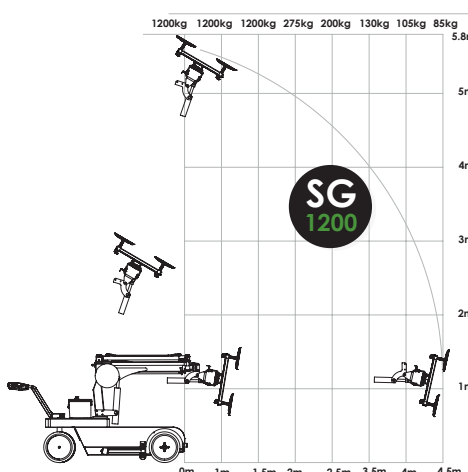

THE AMAZING GLAZING ROBOT

- The best danish product for craftsmen and industry... 

SG
450

SG
650

SG
1200

SG Lift

SG Lift is the only glas robot on the market which can lift up to 5.8 mtr. and extend 3.5 - 4.5 mtr. in front of the wheels.

www.smart-group.dk

Smart Group ApS
Hedelund 22, Glyngøre
DK-7870 Roslev

T: +45 38 42 44 24
M: +45 53 60 23 90

E: je@smart-group.dk
www.smart-group.dk

SmartGroup

Why to choose the SG GLAZING ROBOT:

- Lifting height **5.8 mtr.**
- Extension in front of the wheels **3.5 - 4.5 mtr.** with more lifting capacity.
- Width, between **650 - 690 mm.**
- Potentiometer for regulating working speed.
- Wireless remote for all machines.
- Power assist steering on the SG 1200.
- Powerful front wheel drive.
- Very service friendly - remove the cover and you have access to everything - all machines using the same spare parts.
- All machines made for coarse terrain. Running outdoor as well as indoor.
- Nonwelded for a better environment.