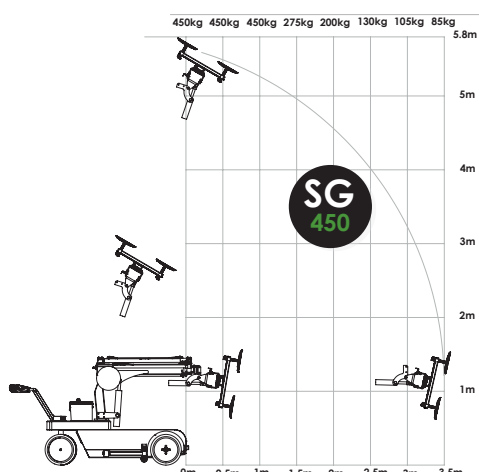

THE AMAZING GLAZING ROBOT

- The best danish product for craftsmen and industry... 

SG
450

SG
650

SG
1200

SG Lift

SG Lift is the only glas robot on the market which can lift up to 5.8 mtr. and extend 3.5 - 4.5 mtr. in front of the wheels.

www.smart-group.dk

Smart Group ApS
Hedelund 22, Glyngøre
DK-7870 Roslev

T: +45 38 42 44 24
M: +45 53 60 23 90

E: je@smart-group.dk
www.smart-group.dk

SmartGroup

Why to choose the SG GLAZING ROBOT:

- Lifting height **5.8 mtr.**
- Extension in front of the wheels **3.5 - 4.5 mtr.** with more lifting capacity.
- Width, between **650 - 690 mm.**
- Potentiometer for regulating working speed.
- Wireless remote for all machines.
- Power assist steering on the SG 1200.
- Powerful front wheel drive.
- Very service friendly - remove the cover and you have access to everything - all machines using the same spare parts.
- All machines made for coarse terrain. Running outdoor as well as indoor.
- Nonwelded for a better environment.