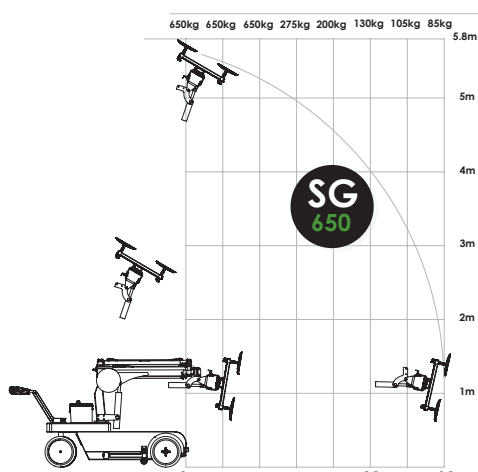

THE AMAZING GLAZING ROBOT

- The best danish product for craftsmen and industry... 

SG
450

SG
650

SG
1200

SG Lift

SG Lift is the only glas robot on the market which can lift up to 5.8 mtr. and extend 3.5 - 4.5 mtr. in front of the wheels.

www.smart-group.dk

Smart Group ApS
Hedelund 22, Glyngøre
DK-7870 Roslev

T: +45 38 42 44 24
M: +45 53 60 23 90

E: je@smart-group.dk
www.smart-group.dk

SmartGroup

Why to choose the SG GLAZING ROBOT:

- Lifting height **5.8 mtr.**
- Extension in front of the wheels **3.5 - 4.5 mtr.** with more lifting capacity.
- Width, between **650 - 690 mm.**
- Potentiometer for regulating working speed.
- Wireless remote for all machines.
- Power assist steering on the SG 1200.
- Powerful front wheel drive.
- Very service friendly - remove the cover and you have access to everything - all machines using the same spare parts.
- All machines made for coarse terrain. Running outdoor as well as indoor.
- Nonwelded for a better environment.