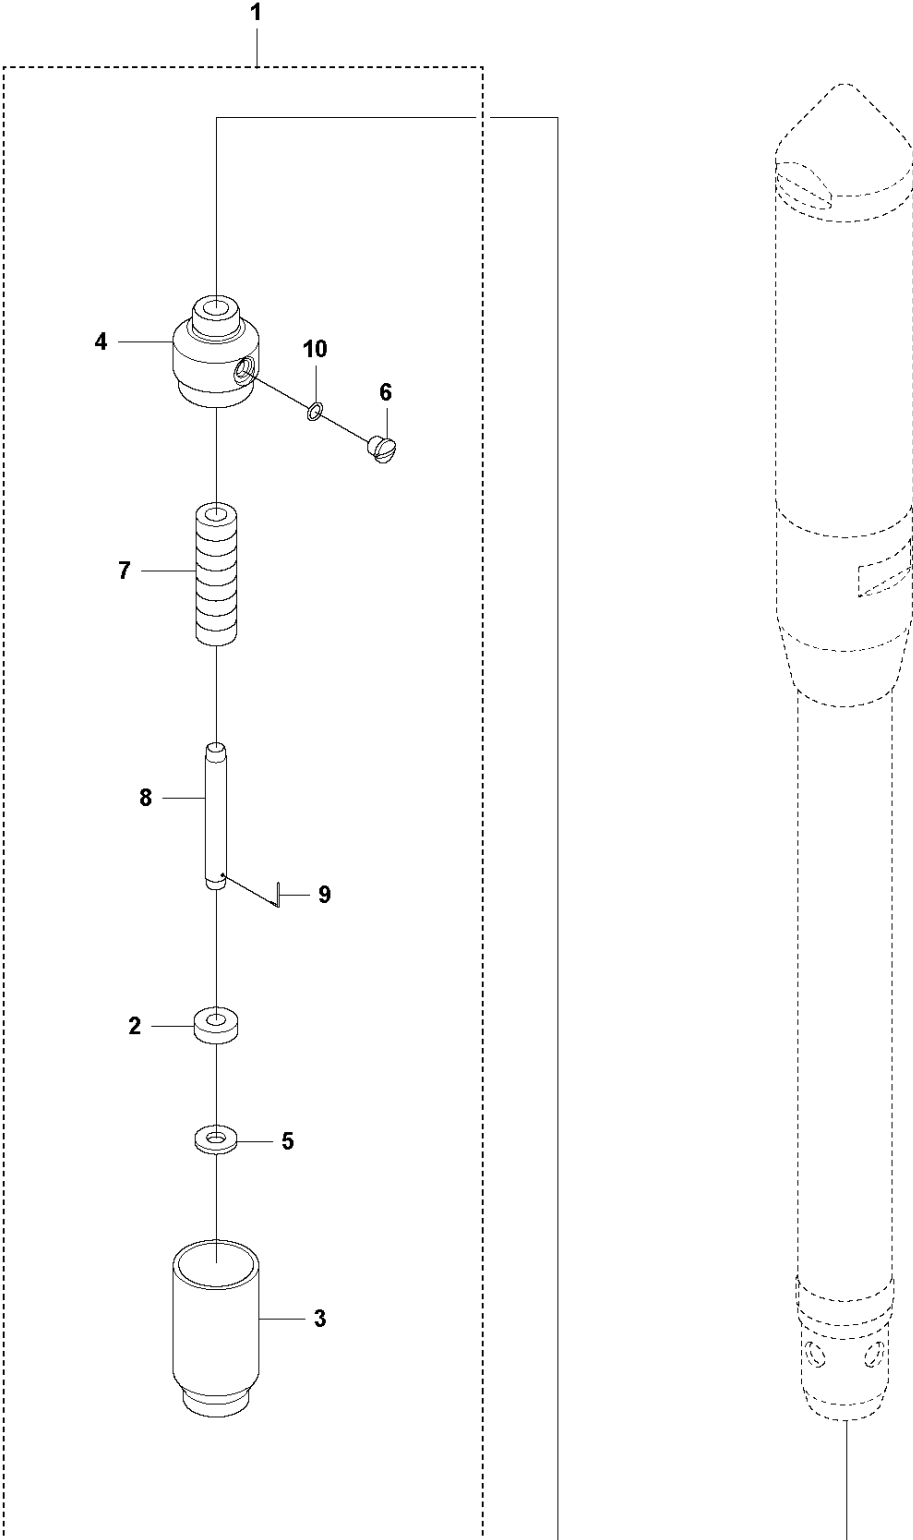

SPARE PARTS LIST

POKERS

AY 57, 4812050821, 4812050887,
4812050888, 2019-08

A AY 57
PRODUCT COMPLETE

PRODUCT COMPLETE

AY 57, 4812050821, 4812050887, 4812050888, 2019-08

Ref	Part No	Description	Remark	QTY KIT
1	594 27 69-01	CAP		1
2	594 26 68-01	O-RING	34.6x2.62 NBR 70 shore	2
3	594 27 51-01	FLANGE		1
4	594 40 09-01	ROTOR		1
5	594 27 52-01	DISC		1
6	595 16 87-01	TUBE		1
7	594 27 53-01	FLANGE		1
8	594 25 58-01	NOZZLE		1
9	594 28 51-01	STOP		1
10	594 27 93-01	CLAMP		2
11	594 25 47-01	SLEEVE		1
12	594 25 48-02	HOSE	2.1 meters	1
13	594 25 54-02	HOSE	2 meters	1
14	594 28 54-01	CLAMP		1
15	594 40 07-01	NIPPLE		1
16	594 40 08-01	NIPPLE		1
17	594 79 43-01	PIN	3x6 ISO8745	2
18	594 52 76-01	O-RING	15.1x2.7 NBR 70 shore	1
19	595 14 14-01	RIVET		2
20	594 25 48-03	HOSE	4.1 meters	1
21	594 25 48-04	HOSE	6.1 meters	1
22	594 25 54-03	HOSE	4 meters	1
23	594 25 54-04	HOSE	6 meters	1
24	595 46 15-01	LUBRICATION NIPPLE	Lubricator, optional	1
25	594 28 00-01	HANDLE	Quick coupling	1

B AY 57
QUICK COUPLING W/ BALL-STOP VALVE

QUICK COUPLING W/ BALL-STOP VALVE AY 57, 4812050821, 4812050887, 4812050888, 2019-08

Ref	Part No	Description	Remark	QTY KIT	
1	594 28 00-01	HANDLE	Quick coupling w/ ball-stop valve	1	1
2	594 28 01-01	BODY		1	1
3	594 79 12-01	BUSHING		1	1
4	594 28 02-01	UNIT		1	1
5	594 28 03-01	SCREW		1	1
6	594 28 05-01	O-RING	42.3x3 NBR 70 shore	2	1
7	594 28 04-01	BALL		1	1
8	594 25 53-01	COUPLING		1	1
9	594 25 37-01	FILTER		1	1
10	594 25 39-01	SEAL		1	1

C AY 57
LUBRICATOR

LUBRICATOR

AY 57, 4812050821, 4812050887, 4812050888, 2019-08

Ref	Part No	Description	Remark	QTY KIT	
1	595 46 15-01	LUBRICATION NIPPLE	Lubricator, complete	1	
2	595 16 92-01	WASHER		1	1
3	595 16 91-01	BODY		1	1
4	595 16 90-01	HOLDER		1	1
5	594 81 93-01	WASHER		1	1
6	594 25 76-01	SCREW		1	1
7	595 14 60-01	RING		8	1
8	595 15 14-01	TUBE		1	1
9	594 79 51-01	WIRE		2	1
10	598 64 71-01	O-RING	9.25x1.78 NBR 70 shore	1	1