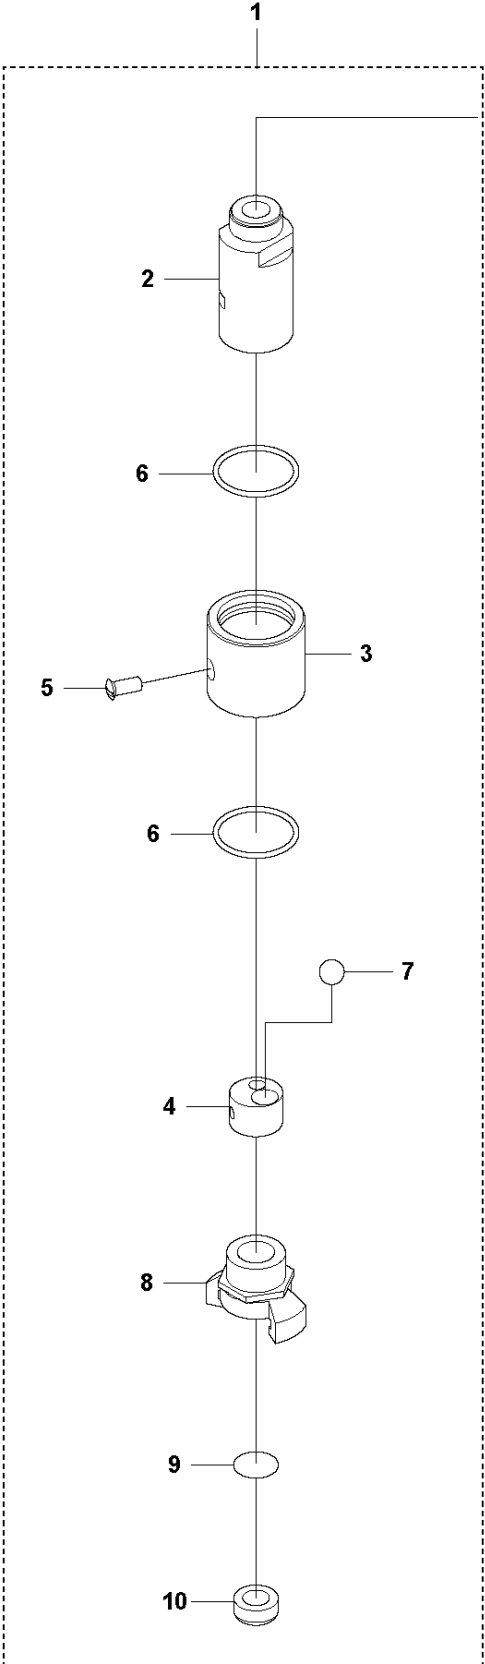

SPARE PARTS LIST

POKERS

AY 57, 4812050821, 4812050887,
4812050888, 2019-08

A AY 57
PRODUCT COMPLETE

PRODUCT COMPLETE

AY 57, 4812050821, 4812050887, 4812050888, 2019-08

Ref	Part No	Description	Remark	QTY KIT
1	594 27 69-01	CAP		1
2	594 26 68-01	O-RING	34.6x2.62 NBR 70 shore	2
3	594 27 51-01	FLANGE		1
4	594 40 09-01	ROTOR		1
5	594 27 52-01	DISC		1
6	595 16 87-01	TUBE		1
7	594 27 53-01	FLANGE		1
8	594 25 58-01	NOZZLE		1
9	594 28 51-01	STOP		1
10	594 27 93-01	CLAMP		2
11	594 25 47-01	SLEEVE		1
12	594 25 48-02	HOSE	2.1 meters	1
13	594 25 54-02	HOSE	2 meters	1
14	594 28 54-01	CLAMP		1
15	594 40 07-01	NIPPLE		1
16	594 40 08-01	NIPPLE		1
17	594 79 43-01	PIN	3x6 ISO8745	2
18	594 52 76-01	O-RING	15.1x2.7 NBR 70 shore	1
19	595 14 14-01	RIVET		2
20	594 25 48-03	HOSE	4.1 meters	1
21	594 25 48-04	HOSE	6.1 meters	1
22	594 25 54-03	HOSE	4 meters	1
23	594 25 54-04	HOSE	6 meters	1
24	595 46 15-01	LUBRICATION NIPPLE	Lubricator, optional	1
25	594 28 00-01	HANDLE	Quick coupling	1

B AY 57
QUICK COUPLING W/ BALL-STOP VALVE

QUICK COUPLING W/ BALL-STOP VALVE AY 57, 4812050821, 4812050887, 4812050888, 2019-08

Ref	Part No	Description	Remark	QTY KIT	
1	594 28 00-01	HANDLE	Quick coupling w/ ball-stop valve	1	1
2	594 28 01-01	BODY		1	1
3	594 79 12-01	BUSHING		1	1
4	594 28 02-01	UNIT		1	1
5	594 28 03-01	SCREW		1	1
6	594 28 05-01	O-RING	42.3x3 NBR 70 shore	2	1
7	594 28 04-01	BALL		1	1
8	594 25 53-01	COUPLING		1	1
9	594 25 37-01	FILTER		1	1
10	594 25 39-01	SEAL		1	1

C AY 57
LUBRICATOR

LUBRICATOR

AY 57, 4812050821, 4812050887, 4812050888, 2019-08

Ref	Part No	Description	Remark	QTY KIT	
1	595 46 15-01	LUBRICATION NIPPLE	Lubricator, complete	1	
2	595 16 92-01	WASHER		1	1
3	595 16 91-01	BODY		1	1
4	595 16 90-01	HOLDER		1	1
5	594 81 93-01	WASHER		1	1
6	594 25 76-01	SCREW		1	1
7	595 14 60-01	RING		8	1
8	595 15 14-01	TUBE		1	1
9	594 79 51-01	WIRE		2	1
10	598 64 71-01	O-RING	9.25x1.78 NBR 70 shore	1	1