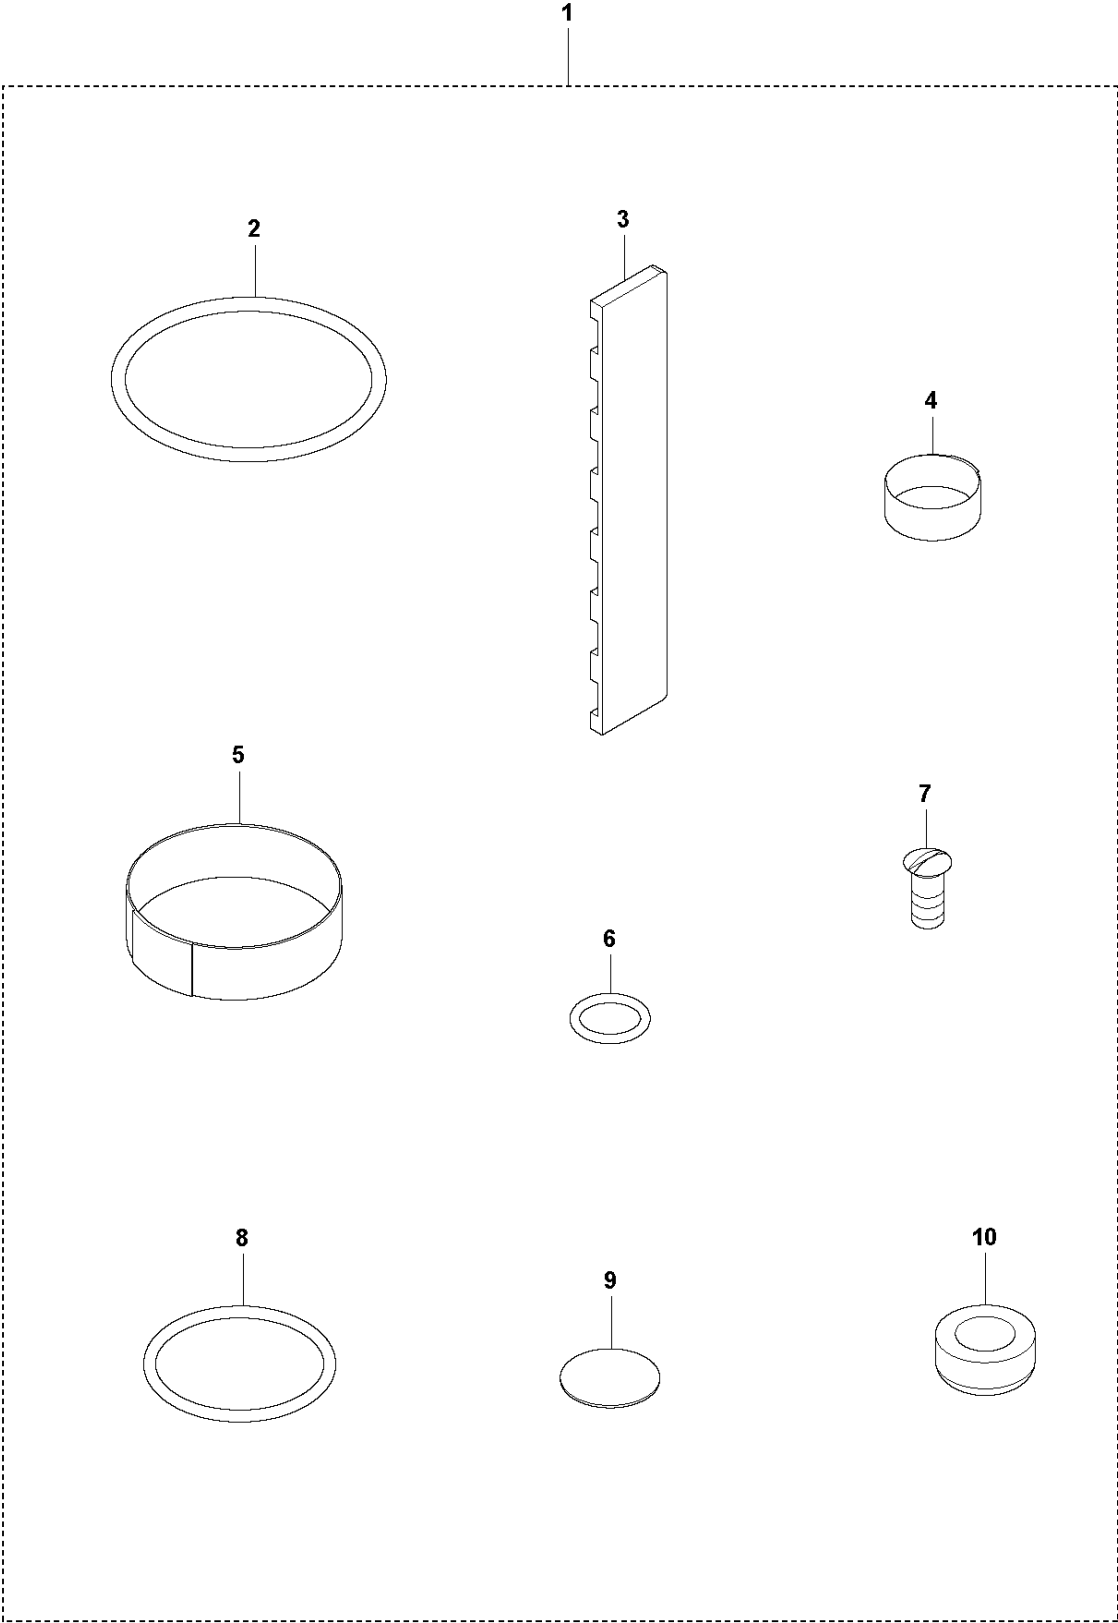

D AY 57
SERVICE KIT

SERVICE KIT

AY 57, 4812050821, 4812050887, 4812050888, 2019-08

Ref	Part No	Description	Remark	QTY KIT	
2	594 26 68-01	O-RING	34.6x2.62 NBR 70 shore	2	1
1	594 36 99-01	SERVICE KIT		1	
3	594 27 52-01	DISC		1	1
4	594 27 93-01	CLAMP		2	1
5	594 28 54-01	CLAMP		1	1
6	594 52 76-01	O-RING	15.1x2.7 NBR 70 shore	1	1
7	594 28 03-01	SCREW		1	1
8	594 28 05-01	O-RING	42.3x3 NBR 70 shore	2	1
9	594 25 37-01	FILTER		1	1
10	594 25 39-01	SEAL		1	1