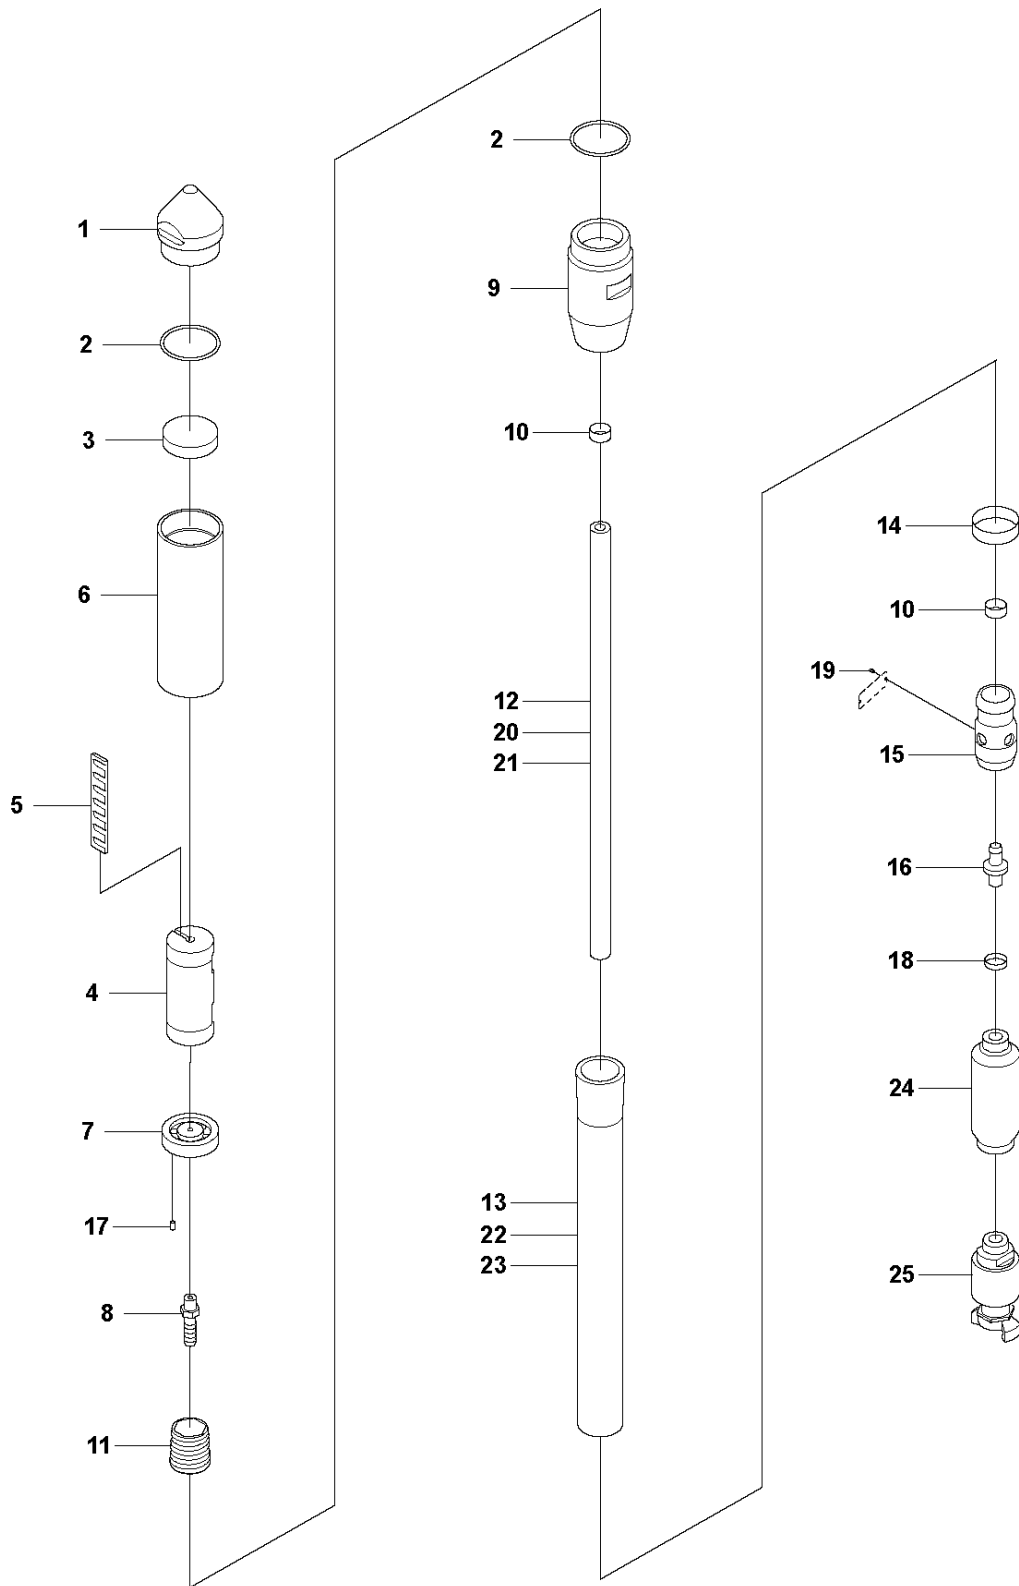

SPARE PARTS LIST

POKERS

AY 57, 4812050821, 4812050887,
4812050888, 2019-08

A AY 57
PRODUCT COMPLETE

PRODUCT COMPLETE

AY 57, 4812050821, 4812050887, 4812050888, 2019-08

Ref	Part No	Description	Remark	QTY KIT
1	594 27 69-01	CAP		1
2	594 26 68-01	O-RING	34.6x2.62 NBR 70 shore	2
3	594 27 51-01	FLANGE		1
4	594 40 09-01	ROTOR		1
5	594 27 52-01	DISC		1
6	595 16 87-01	TUBE		1
7	594 27 53-01	FLANGE		1
8	594 25 58-01	NOZZLE		1
9	594 28 51-01	STOP		1
10	594 27 93-01	CLAMP		2
11	594 25 47-01	SLEEVE		1
12	594 25 48-02	HOSE	2.1 meters	1
13	594 25 54-02	HOSE	2 meters	1
14	594 28 54-01	CLAMP		1
15	594 40 07-01	NIPPLE		1
16	594 40 08-01	NIPPLE		1
17	594 79 43-01	PIN	3x6 ISO8745	2
18	594 52 76-01	O-RING	15.1x2.7 NBR 70 shore	1
19	595 14 14-01	RIVET		2
20	594 25 48-03	HOSE	4.1 meters	1
21	594 25 48-04	HOSE	6.1 meters	1
22	594 25 54-03	HOSE	4 meters	1
23	594 25 54-04	HOSE	6 meters	1
24	595 46 15-01	LUBRICATION NIPPLE	Lubricator, optional	1
25	594 28 00-01	HANDLE	Quick coupling	1

B AY 57
QUICK COUPLING W/ BALL-STOP VALVE

QUICK COUPLING W/ BALL-STOP VALVE AY 57, 4812050821, 4812050887, 4812050888, 2019-08

Ref	Part No	Description	Remark	QTY KIT	
1	594 28 00-01	HANDLE	Quick coupling w/ ball-stop valve	1	1
2	594 28 01-01	BODY		1	1
3	594 79 12-01	BUSHING		1	1
4	594 28 02-01	UNIT		1	1
5	594 28 03-01	SCREW		1	1
6	594 28 05-01	O-RING	42.3x3 NBR 70 shore	2	1
7	594 28 04-01	BALL		1	1
8	594 25 53-01	COUPLING		1	1
9	594 25 37-01	FILTER		1	1
10	594 25 39-01	SEAL		1	1

C AY 57
LUBRICATOR

LUBRICATOR

AY 57, 4812050821, 4812050887, 4812050888, 2019-08

Ref	Part No	Description	Remark	QTY KIT	
1	595 46 15-01	LUBRICATION NIPPLE	Lubricator, complete	1	
2	595 16 92-01	WASHER		1	1
3	595 16 91-01	BODY		1	1
4	595 16 90-01	HOLDER		1	1
5	594 81 93-01	WASHER		1	1
6	594 25 76-01	SCREW		1	1
7	595 14 60-01	RING		8	1
8	595 15 14-01	TUBE		1	1
9	594 79 51-01	WIRE		2	1
10	598 64 71-01	O-RING	9.25x1.78 NBR 70 shore	1	1