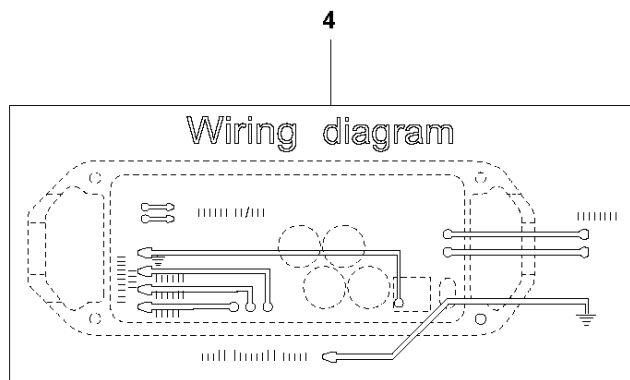

D SMART 65
DECALS

DECALS

SMART 65, 967938801, 2019-08

Ref	Part No	Description	Remark	QTY KIT
1	594 62 75-01	DECAL		1
2	595 50 49-01	LABEL		1
3	596 31 16-01	DECAL		1
4	594 62 26-01	DECAL		1