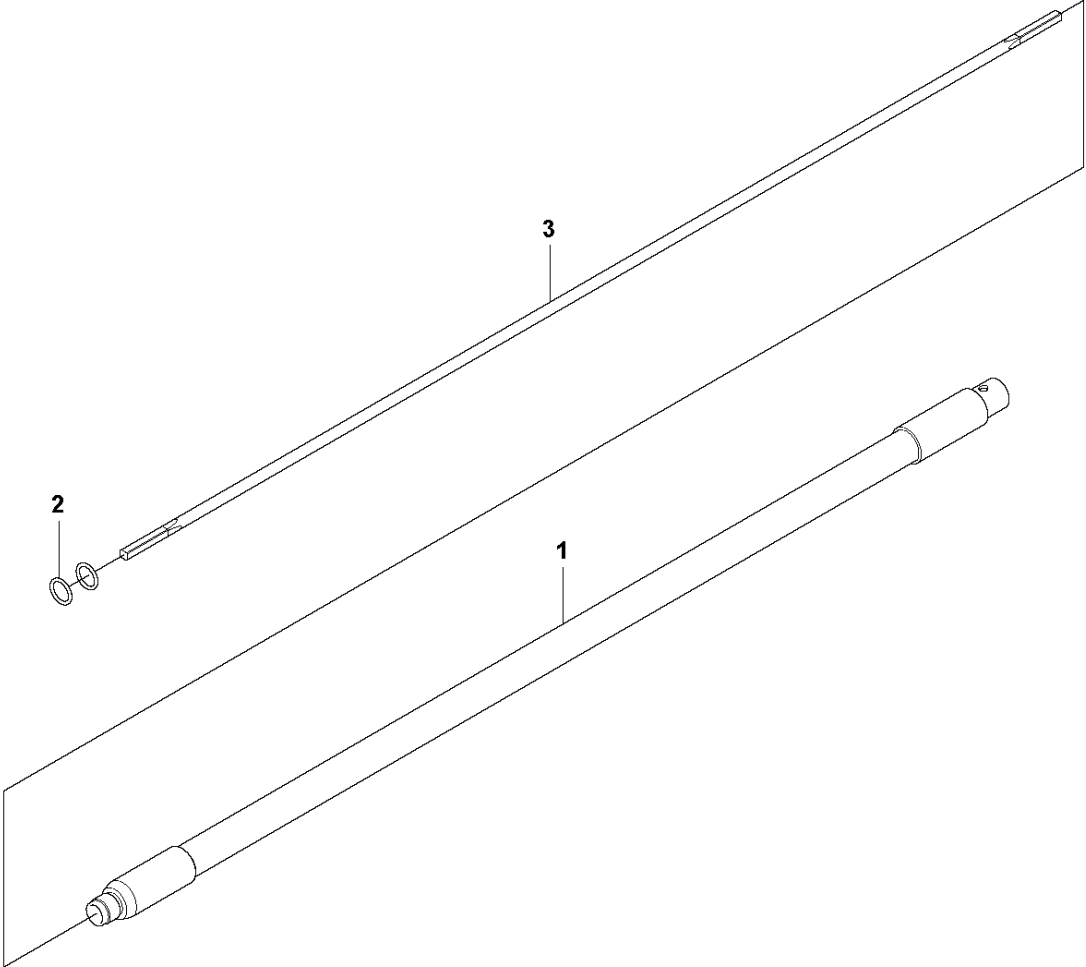

# SPARE PARTS LIST

POKERS

SUPERFLEX 20, 967859503, 2019-08

**A** SUPERFLEX 20  
PRODUCT COMPLETE

## PRODUCT COMPLETE

SUPERFLEX 20, 967859503, 2019-08

Ref	Part No	Description	Remark	QTY KIT
1	598 52 74-02	HOSE	Hose, complete 2 m	1
2	594 50 59-01	SHAFT		1
3	595 04 64-01	O-RING	19.2x3 NBR 70 Shore	1