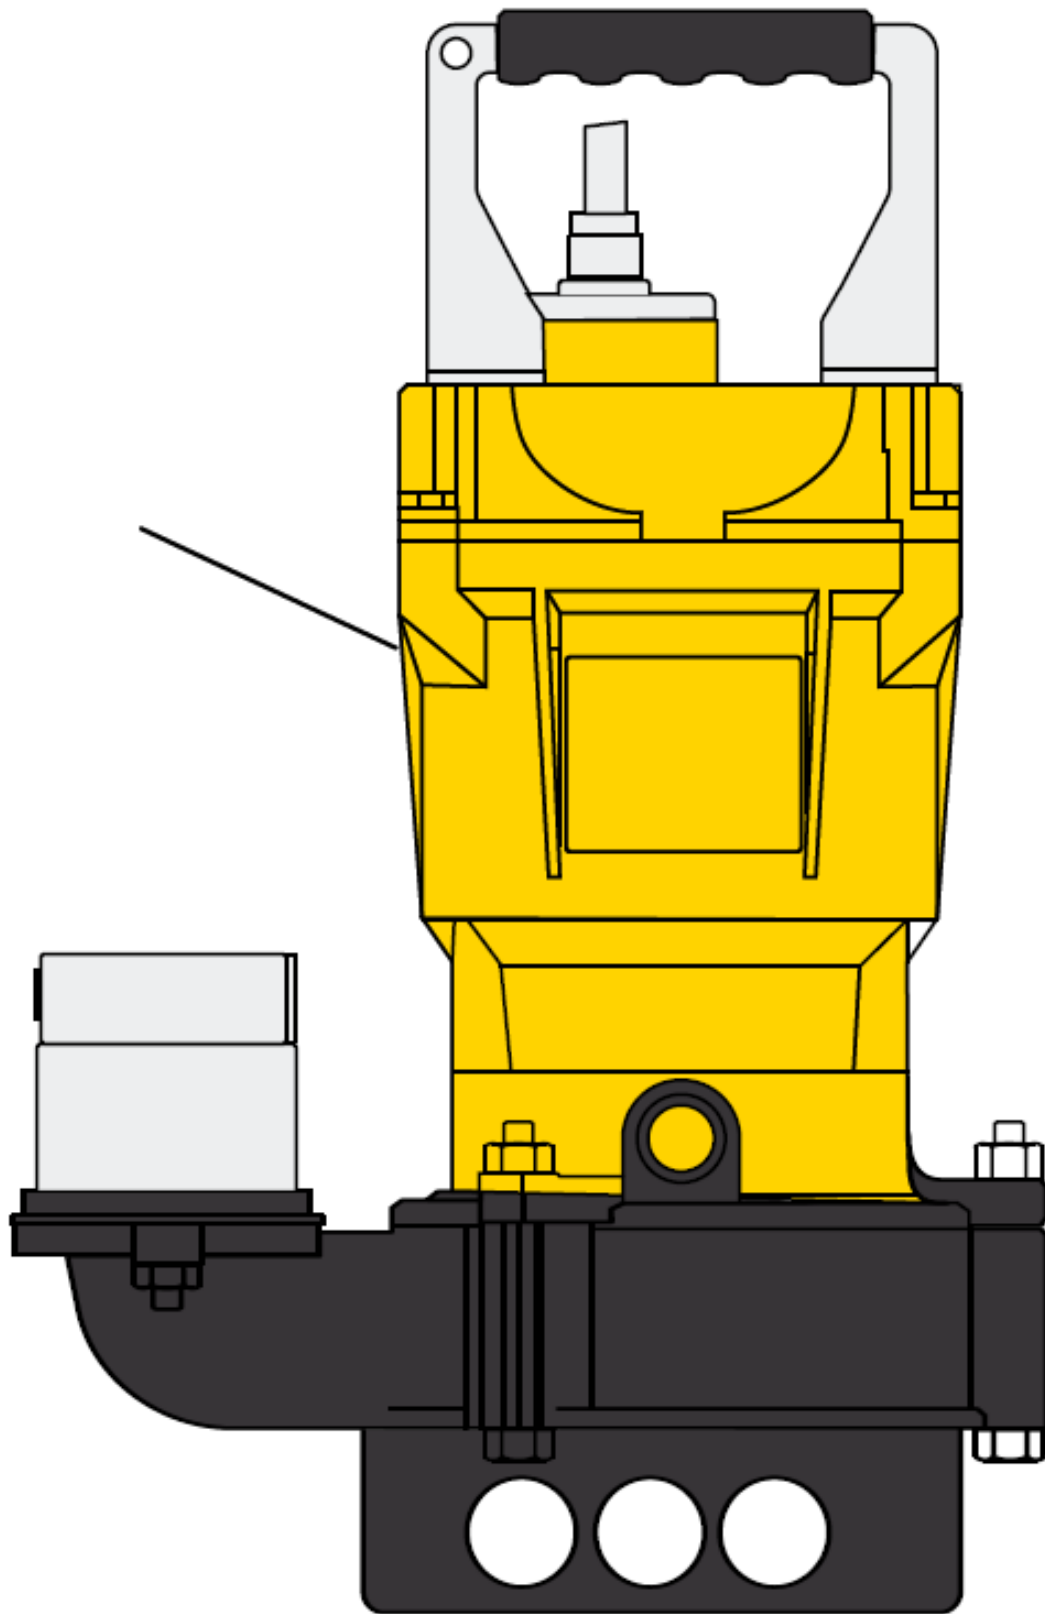

OVERVIEW WEDA04S-08S

Refer to the Parts Online web page for most up-to-date information. The printed information might be outdated.

Item	Part No.	Name	Qty	L
10	-	WEDA04S	1	
20	-	WEDA08S	1	

01 Service WEDA04S

Refer to the Parts Online web page for most up-to-date information. The printed information might be outdated.

Item	Part No.	Name	Qty	L
1	1605241600	Power Cable	1	
9	1605241700	Cable Band	1	
12	1605241800	Cable Nut	2	
60	-	Motor Assy	1	
75	1605242100	Motor Protector	1	
82	1605242300	Capacitor	1	
92	1605242400	Spacer	1	
132	1605242500	Shaft Seal	1	
133	1605242600	Oil Seal	1	
138	1605242750	Oil Plug	1	
147	1605242800	Seal Bracket	1	
154	1605244900	Rear Packing	1	
160	1605243125	Impeller	1	
166	1605245300	Strainer	1	
177	1605243500	Impeller Nut	1	
190	1605243600	Parallel key	1	
196	1605243700	Delivery Coupling	1	
196	1605243750	Hose Coupling	1	
205	1605243800	Sleeve	1	
206	1605243925	Pump Casing	1	
240	1605244050	Packing	1	
241	1605244100	Gasket	1	
301	1605244400	Handle	1	
340	1605244600	O-Ring	1	
343-1	0147132302	Screw DIN933	2	
343-2	0147124702	Screw DIN933	3	
343-3	0147120803	Hex. head screw	1	
343-4	0147196050	Bolt	3	
343-5	0147196049	Bolt	2	
344	0211195926	Cap Bolt	3	
345	-	Stud	2	
347-1	0266110702	Nut	6	
347-2	0261109102	NUT HEXAGON	1	
348-1	0300027449	Washer DIN125	4	
348-2	0301211801	Washer	1	

Refer to the Parts Online web page for most up-to-date information. The printed information might be outdated.

Item	Part No.	Name	Qty	L
348-3	0301212101	Plain washer	3	
349	0333217424	Washer DIN127	1	
350	1605242250	Sealing ring	1	