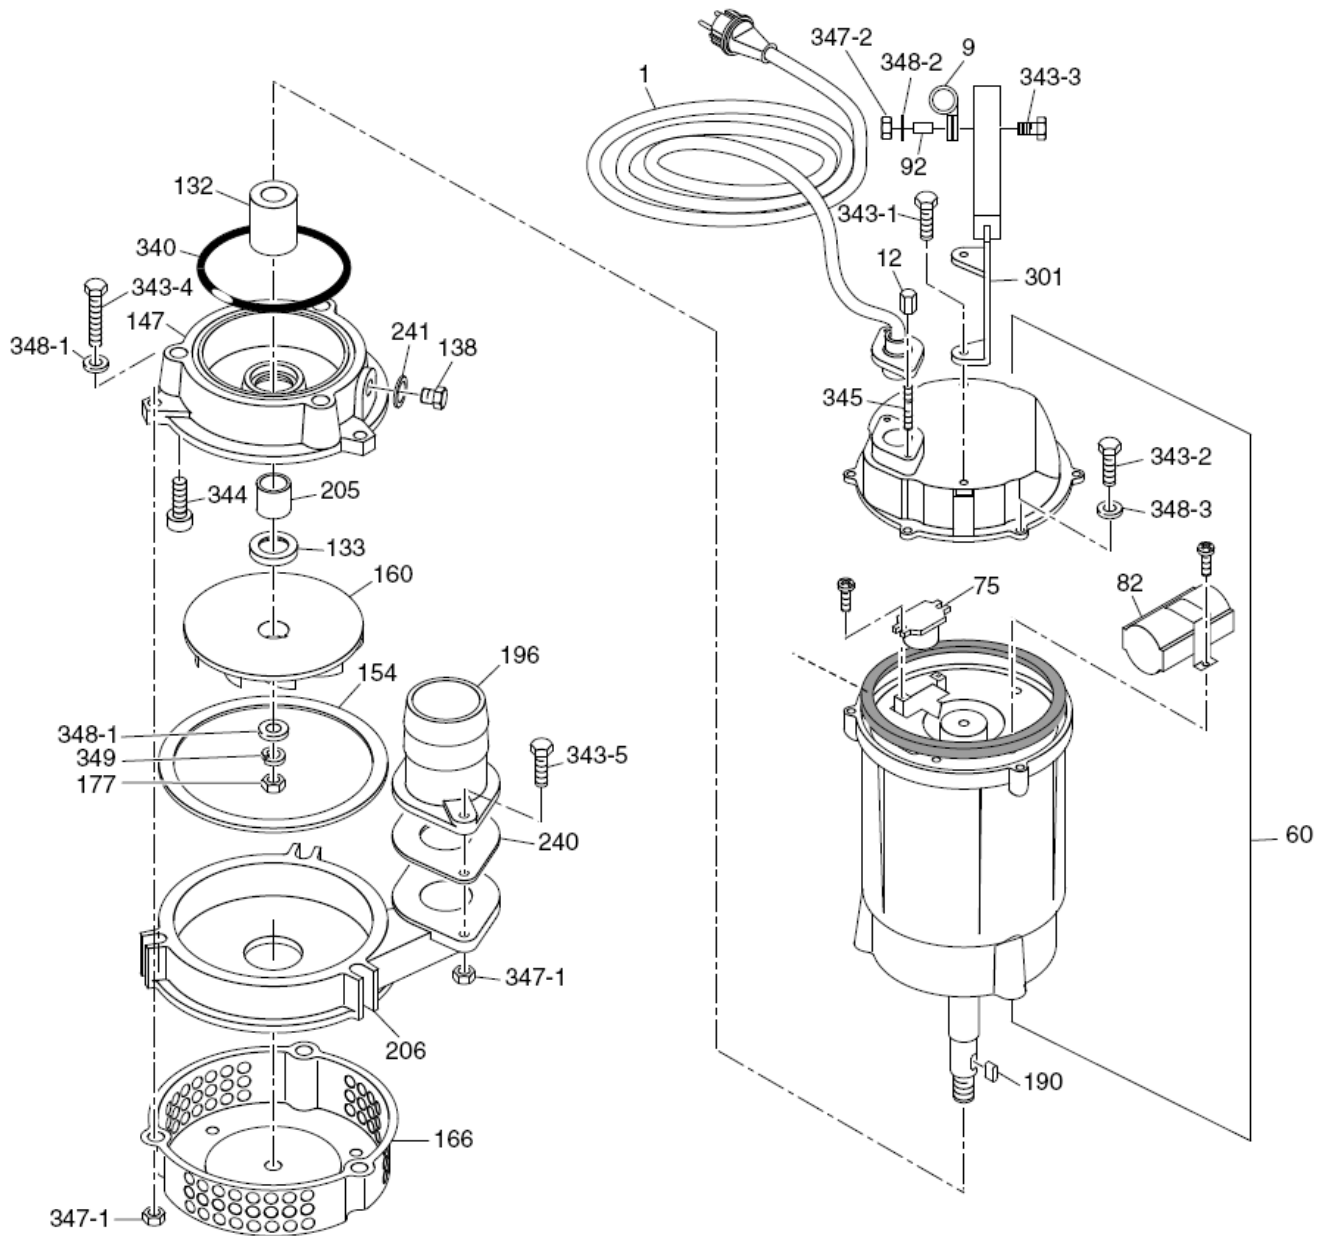

01 Service WEDA08S

Refer to the Parts Online web page for most up-to-date information. The printed information might be outdated.

Item	Part No.	Name	Qty	L
1	1605241600	Power Cable	1	
9	1605241700	Cable Band	1	
12	1605241800	Cable Nut	2	
60	-	Motor Assy	1	
75	1605242100	Motor Protector	1	
82	1605242300	Capacitor	1	
92	1605242400	Spacer	1	
132	1605242500	Shaft Seal	1	
133	1605242600	Oil Seal	1	
138	1605242750	Oil Plug	1	
147	1605242800	Seal Bracket	1	
154	1605244900	Rear Packing	1	
160	1605243150	Impeller	1	
166	1605245300	Strainer	1	
177	1605243500	Impeller Nut	1	
190	1605243600	Parallel key	1	
196	1605243700	Delivery Coupling	1	
196	1605243750	Hose Coupling	1	
205	1605243800	Sleeve	1	
206	1605243925	Pump Casing	1	
240	1605244050	Packing	1	
241	1605244100	Gasket	1	
301	1605244400	Handle	1	
340	1605244600	O-Ring	1	
343-1	0147132302	Screw DIN933	2	
343-2	0147124702	Screw DIN933	3	
343-3	0147120803	Hex. head screw	1	
343-4	0147196050	Bolt	3	
343-5	0147196049	Bolt	2	
344	0211195926	Cap Bolt	3	
345	N/A	Stud	2	
347-1	0266110702	Nut	6	
347-2	0261109102	NUT HEXAGON	1	
348-1	0300027449	Washer DIN125	4	
348-2	0301211801	Washer	1	

Refer to the Parts Online web page for most up-to-date information. The printed information might be outdated.