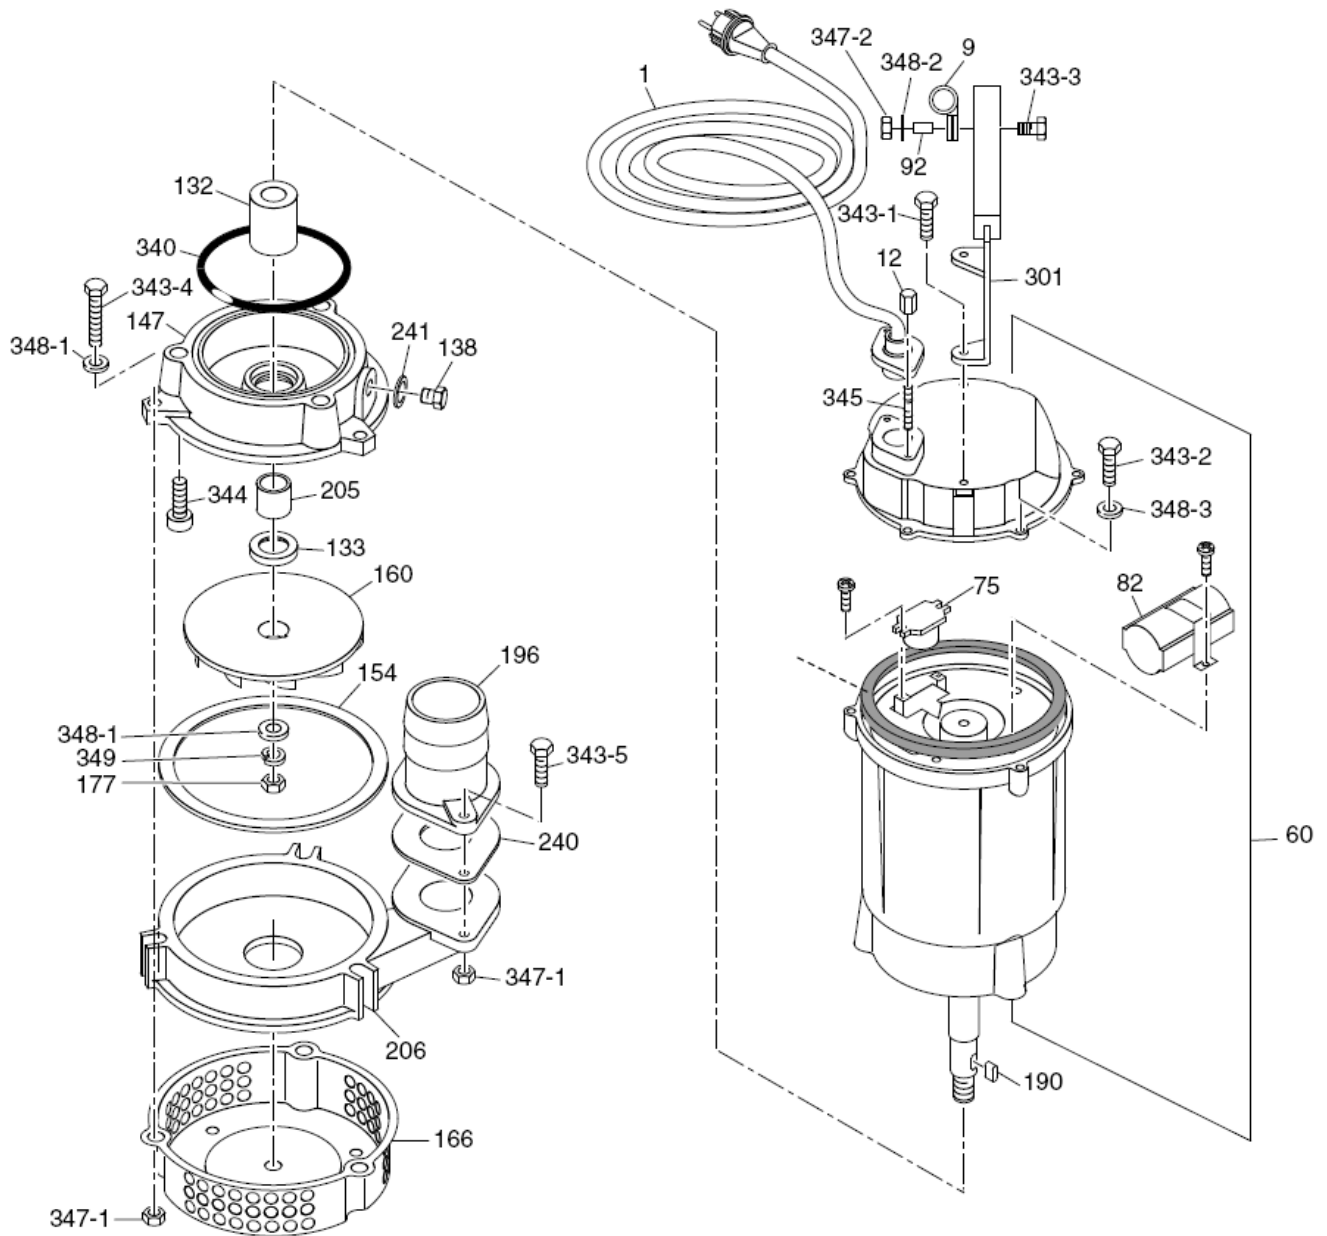

Refer to the Parts Online web page for most up-to-date information. The printed information might be outdated.

Item	Part No.	Name	Qty	L
1	1605241600	Power Cable	1	
9	1605241700	Cable Band	1	
12	1605241800	Cable Nut	2	
60	-	Motor Assy	1	
75	1605242100	Motor Protector	1	
82	1605242300	Capacitor	1	
92	1605242400	Spacer	1	
132	1605242500	Shaft Seal	1	
133	1605242600	Oil Seal	1	
138	1605242750	Oil Plug	1	
147	1605242800	Seal Bracket	1	
154	1605244900	Rear Packing	1	
160	1605243125	Impeller	1	
166	1605245300	Strainer	1	
177	1605243500	Impeller Nut	1	
190	1605243600	Parallel key	1	
196	1605243700	Delivery Coupling	1	
196	1605243750	Hose Coupling	1	
205	1605243800	Sleeve	1	
206	1605243925	Pump Casing	1	
240	1605244050	Packing	1	
241	1605244100	Gasket	1	
301	1605244400	Handle	1	
340	1605244600	O-Ring	1	
343-1	0147132302	Screw DIN933	2	
343-2	0147124702	Screw DIN933	3	
343-3	0147120803	Hex. head screw	1	
343-4	0147196050	Bolt	3	
343-5	0147196049	Bolt	2	
344	0211195926	Cap Bolt	3	
345	-	Stud	2	
347-1	0266110702	Nut	6	
347-2	0261109102	NUT HEXAGON	1	
348-1	0300027449	Washer DIN125	4	
348-2	0301211801	Washer	1	

Refer to the Parts Online web page for most up-to-date information. The printed information might be outdated.

Item	Part No.	Name	Qty	L
348-3	0301212101	Plain washer	3	
349	0333217424	Washer DIN127	1	
350	1605242250	Sealing ring	1	