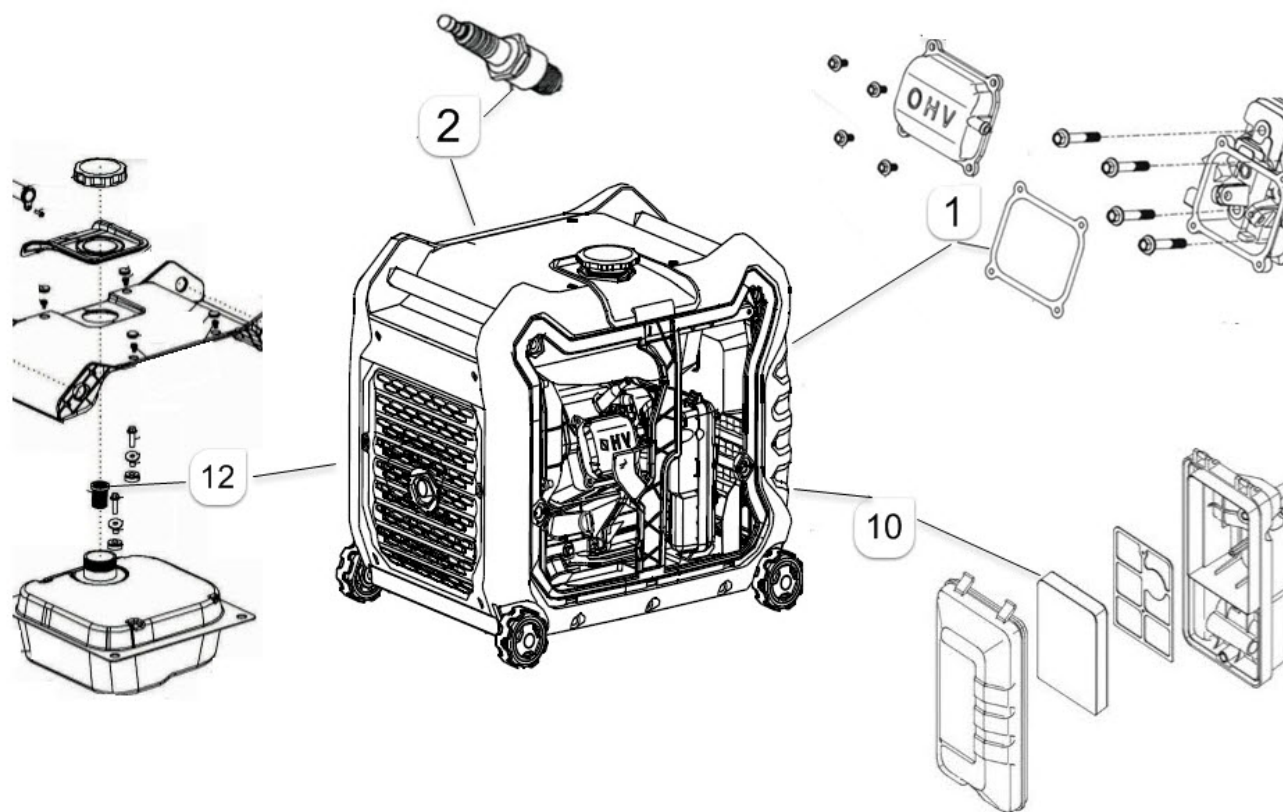

Service Service pack 200h

Item	Part No.	Name	Qty	L
-	1636310453	Service pack 200h		
1	1636302506	Rocket cover gasket	1	
2	1636300603	Spark plug	1	
10	1636302511	Air filter	1	
12	1636302530	Fuel filter	1