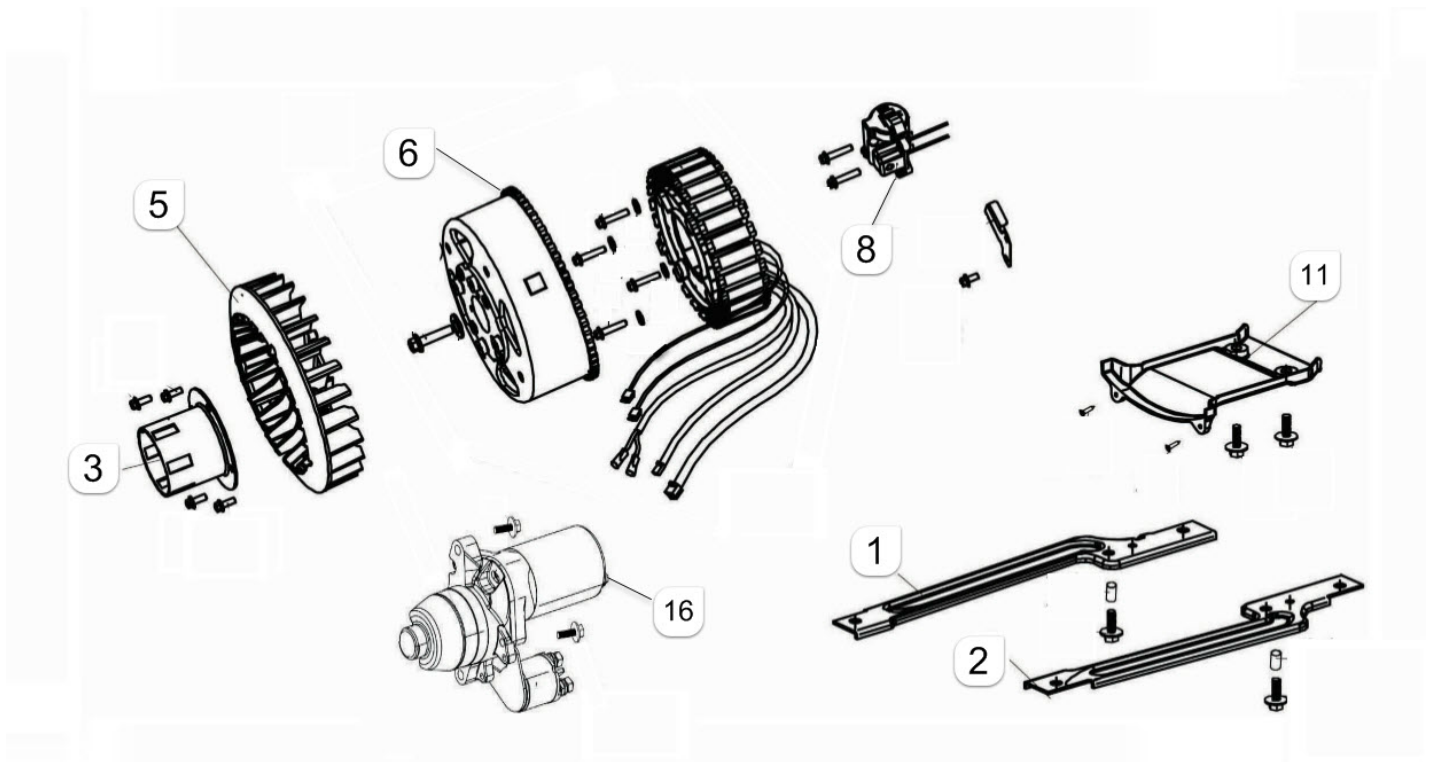

Electric system Alternator P3500i

Refer to the Parts Online web page for most up-to-date information. The printed information might be outdated.

Item	Part No.	Name	Qty	L
1	1636302539	Support (left)	1	
2	1636302540	Support (right)	1	
3	1636302541	Pulley	1	
5	1636302542	Fan	1	
6	1636302543	Alternator assy	1	
8	1636302544	Coil assy	1	
11	1636302545	Wind guider	1	
16	1636302546	Starter motor	1