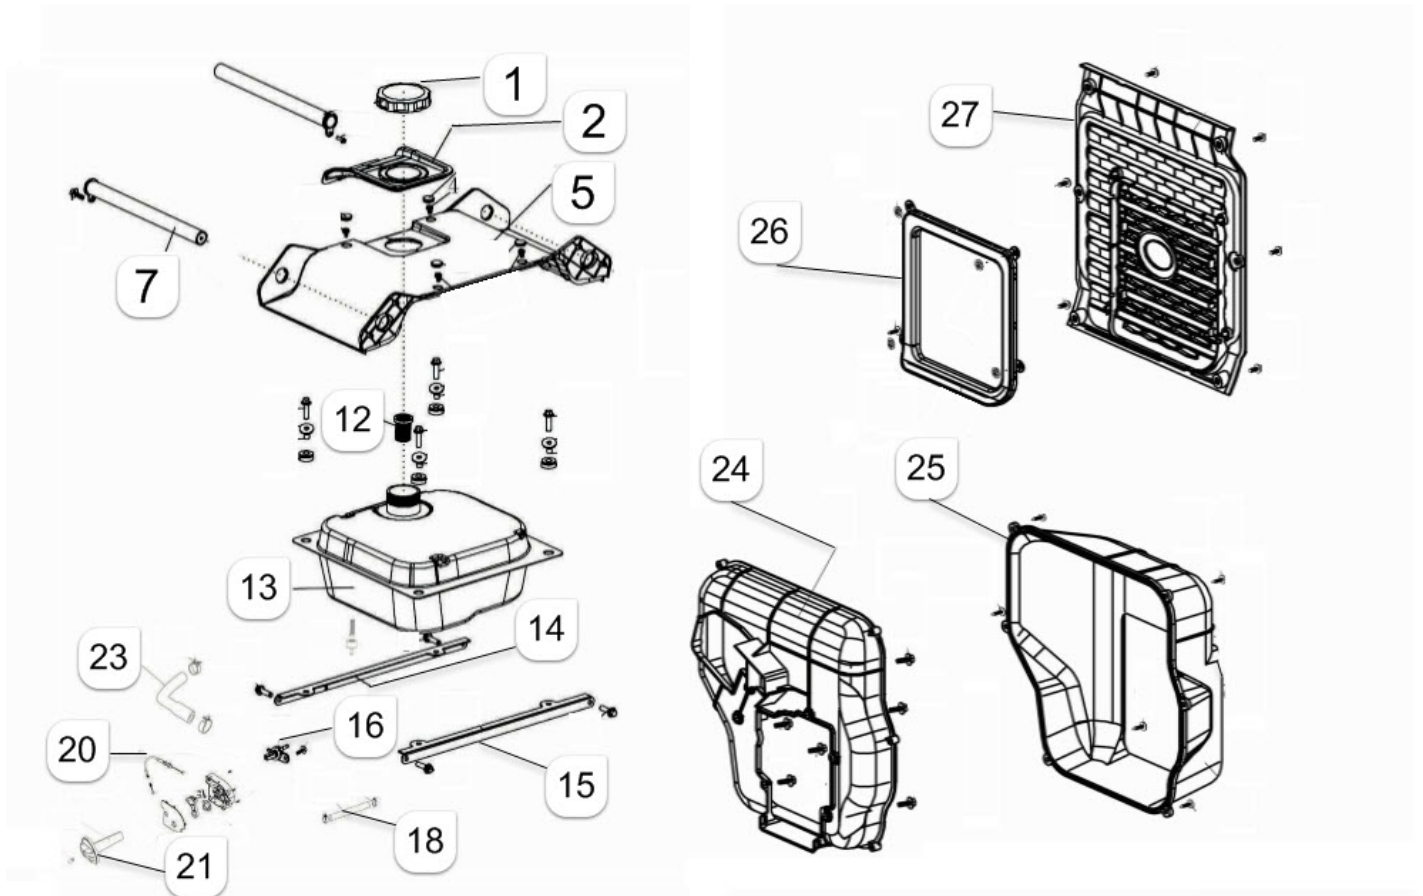

Mechanical Muffler tank fuel P3500i

Refer to the Parts Online web page for most up-to-date information. The printed information might be outdated.

Item	Part No.	Name	Qty	L
1	1636302526	Fuel cap	1	
2	1636302527	Gasket fuel tank	1	
5	1636302528	Frame	1	
7	1636302529	Pipe	2	
12	1636302530	Fuel filter	1	
13	1636302531	Fuel tank	1	
14	1636302532	Supportleft	1	
15	1636302533	Supportright)	1	
16	1636302534	Fuel cock	1	
18	1636302535	Hose	1	
20	1636302536	Hose	1	
21	1636302537	Oil switch knob	1	
23	1636302538	Hose	1	
24	1636302570	Muffler cover	1	
25	1636302571	Muffler cover	1	
26	1636302572	Wind guider	1	
27	1636302573	Baffle	1