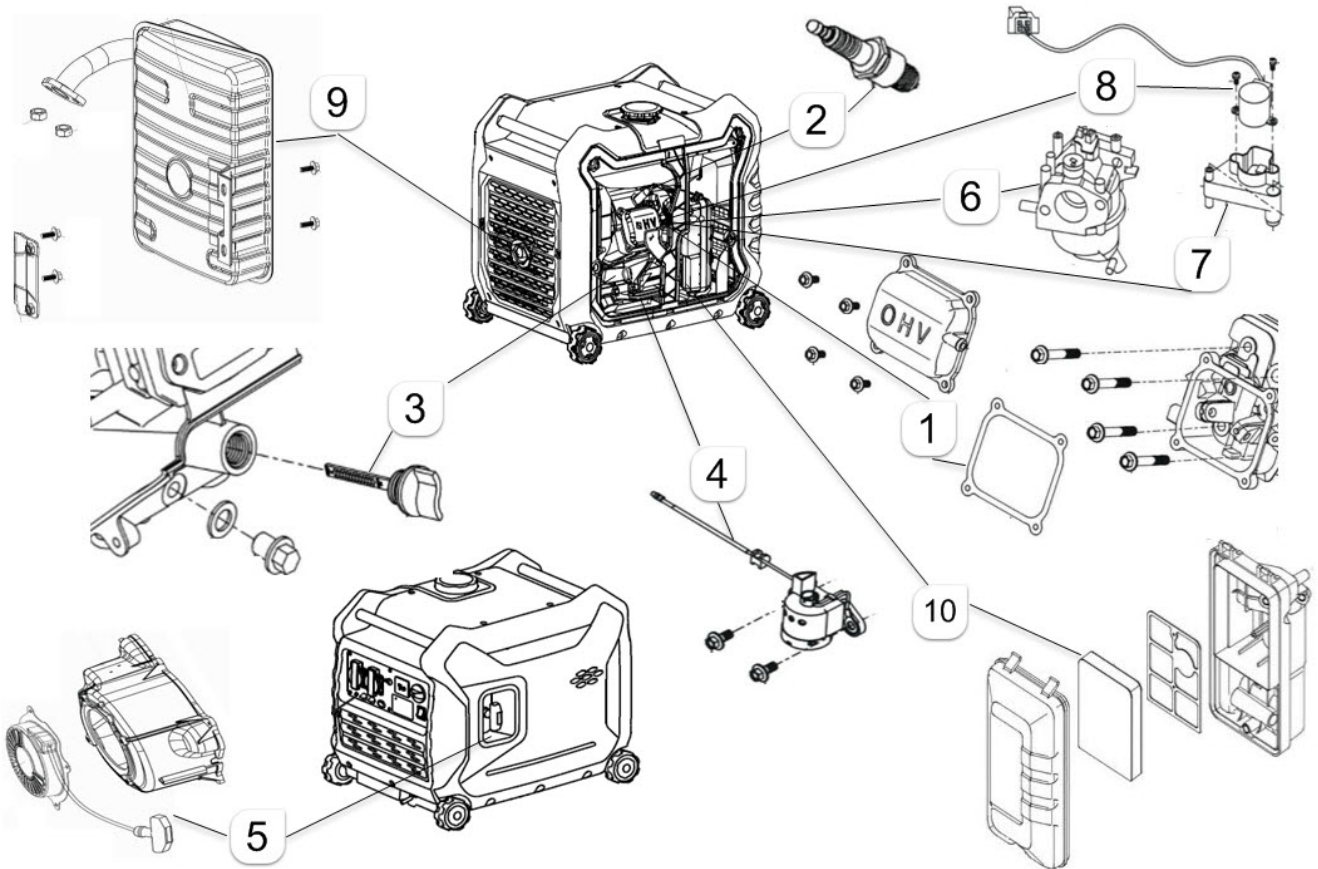

Service Service pack 200h

Item	Part No.	Name	Qty	L
-	1636310453	Service pack 200h		
1	1636302506	Rocket cover gasket	1	
2	1636300603	Spark plug	1	
10	1636302511	Air filter	1	
12	1636302530	Fuel filter	1	

Engine Engine P3500 inverter

Refer to the Parts Online web page for most up-to-date information. The printed information might be outdated.

Item	Part No.	Name	Qty	L
1	1636302506	Rocket cover gasket	1	
2	1636300603	Spark plug	1	
3	1636302507	Dipstick	1	
4	1636302445	Oil level switch	1	
5	1636302508	Cover fan	1	
6	1636302509	Carburator	1	
7	1636302580	Support	1	
8	1636302458	Speed regulated	1	
9	1636302512	Muffler assy	1	
-	1636302510	Air filter assy	1	
10	1636302511	Air filter	1	