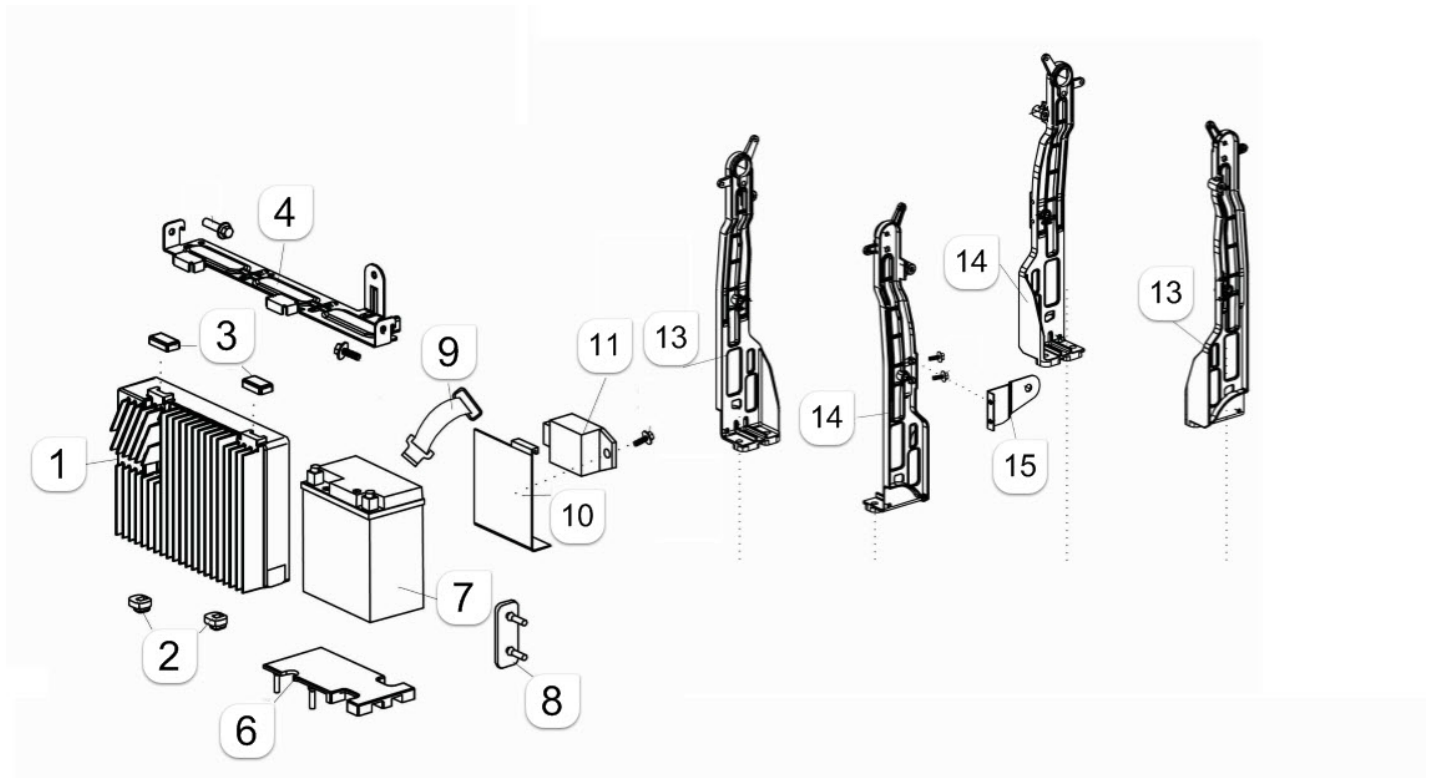

Electric system Inverter P3500i

Refer to the Parts Online web page for most up-to-date information. The printed information might be outdated.

Item	Part No.	Name	Qty	L
1	1636302513	Inverter	1	
2	1636302514	Rubber protection	2	
3	1636302515	Rubber protection	2	
4	1636302516	Inverter bracker	1	
6	1636302517	Rubber protection	1	
7	1636302518	Battery	1	
8	1636302519	Rubber protection	1	
9	1636302520	Battery belt	1	
10	1636302521	Plate	1	
11	1636302522	Charger	10	
13	1636302523	Corner	2	
14	1636302524	Corner	2	
15	1636302525	Bracket	1