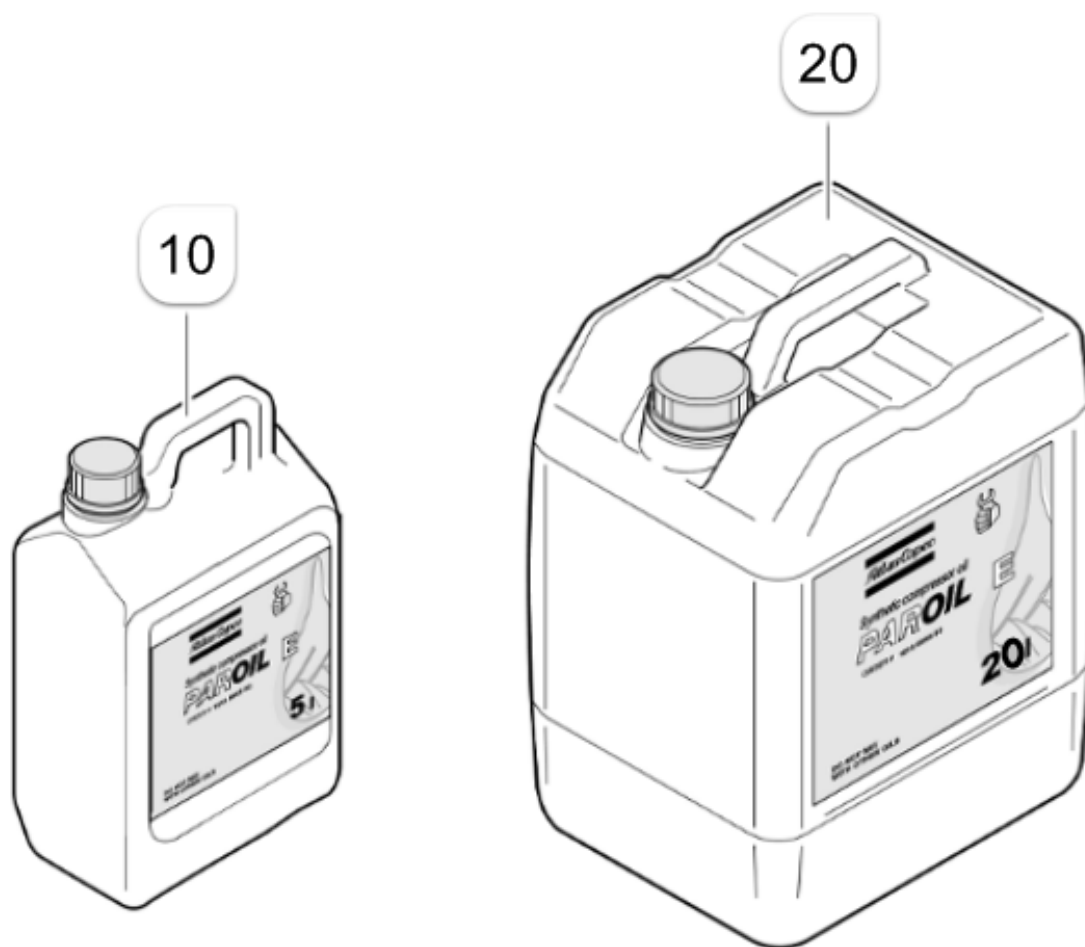

Service Service pack 200h

Item	Part No.	Name	Qty	L
-	1636310453	Service pack 200h		
1	1636302506	Rocket cover gasket	1	
2	1636300603	Spark plug	1	
10	1636302511	Air filter	1	
12	1636302530	Fuel filter	1	

Service Engine oil E

Refer to the Parts Online web page for most up-to-date information. The printed information might be outdated.

Item	Part No.	Name	Qty	L
10	1615595300	Can Paroil E 5 Liter/1.32 Gallon	1	
20	1615595400	Can Paroil E 20 Liter/5.3 Gallon	1	