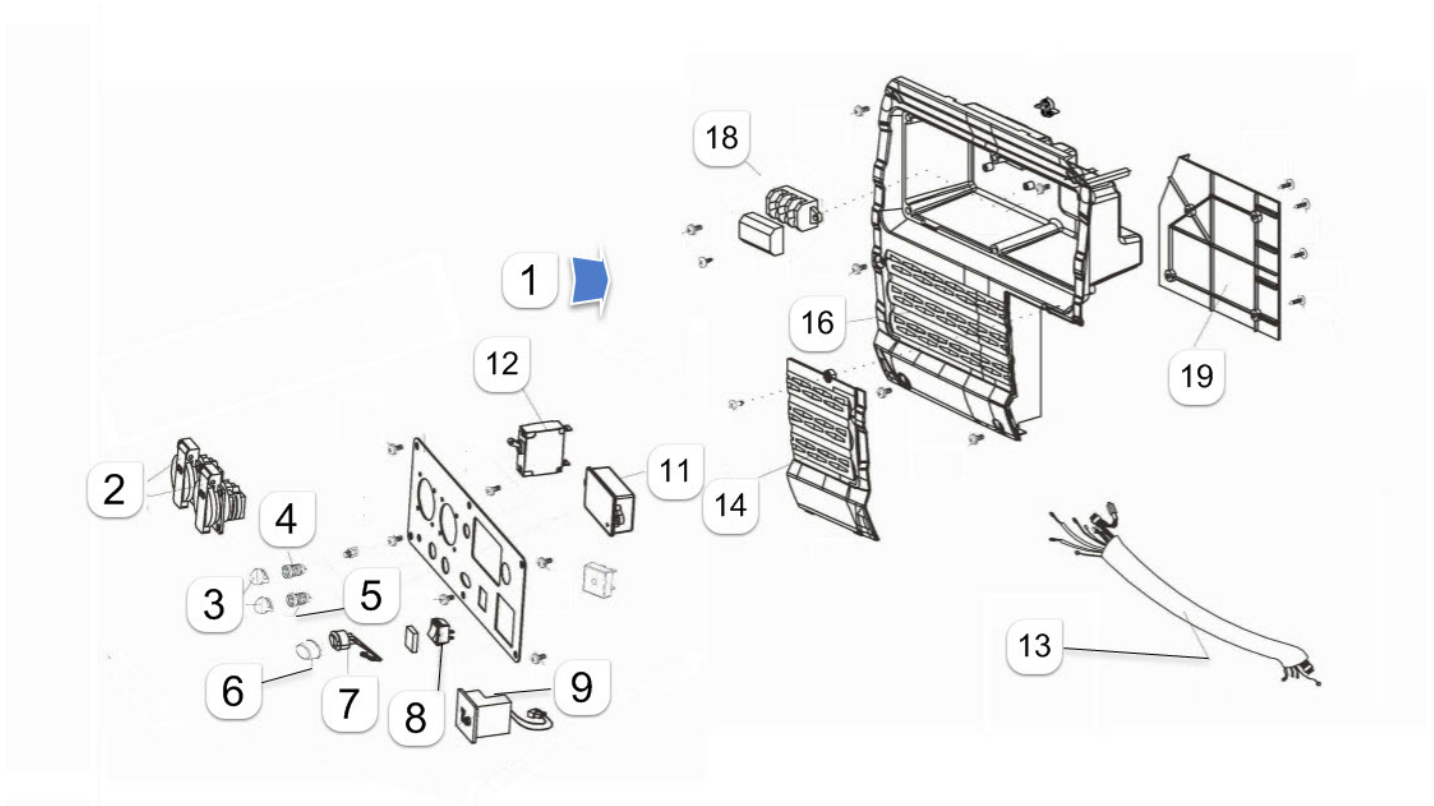

Electric system Electric panel control P3500 inverter

Item	Part No.	Name	Qty	L
1	1636302547	Cubicle	1	
2	1636300961	Socket	2	
3	1636302500	Button cover	2	
4	1636302501	Grid socket (red)	1	
5	1636302502	Grid socket (black)	1	
6	1636302498	Button cover	1	
7	1636302499	Engine smart control	1	
8	1636302548	Electric start	1	
9	1636302503	DC socket	1	
11	1636302549	Multimeter	1	
12	1636302550	Circuit breaker	1	
13	1636302551	Wire harness	1	
14	1636302552	Cover	1	
16	1636302553	Panel	1	
18	1636302554	Line connection	1	
19	1636302555	Inverter guide	1	