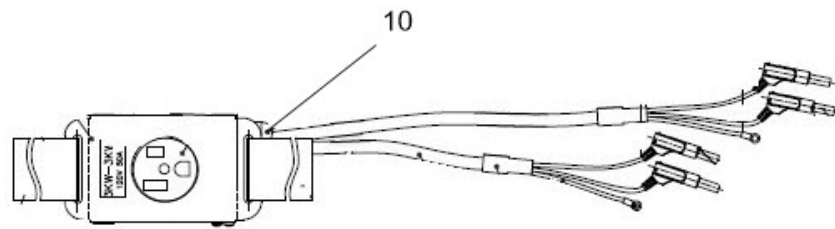

Options 1636303744_01 Parallel kit 3 Kw 60 Hz inverter