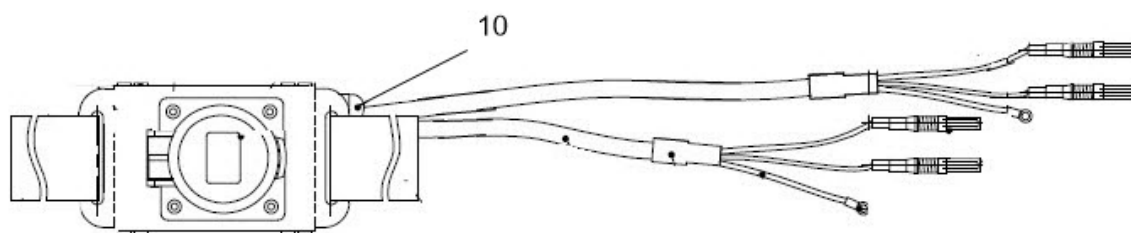

Item	Part No.	Name	Qty	L
1	1636302513	Inverter	1	
2	1636302514	Rubber protection	2	
3	1636302515	Rubber protection	2	
4	1636302516	Inverter bracker	1	
6	1636302517	Rubber protection	1	
7	1636302518	Battery	1	
8	1636302519	Rubber protection	1	
9	1636302520	Battery belt	1	
10	1636302521	Plate	1	
11	1636302522	Charger	10	
13	1636302523	Corner	2	
14	1636302524	Corner	2	
15	1636302525	Bracket	1	

Options 1636303743_01 Parallel kit 3 Kw 50 Hz inverter