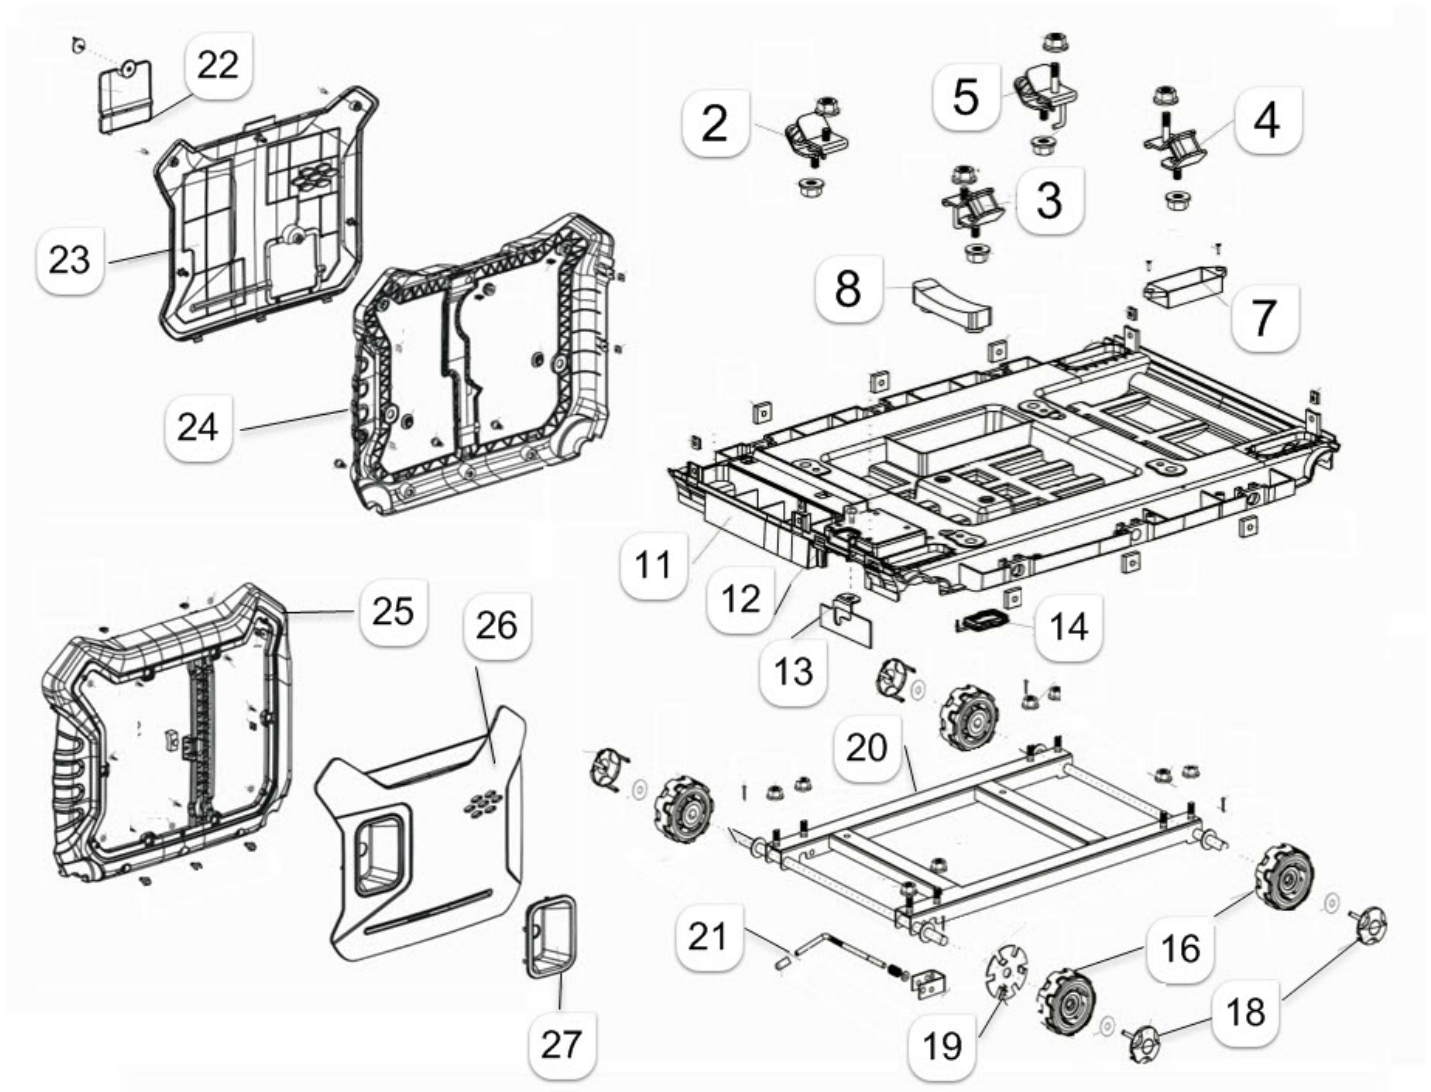

Mechanical Frame P3500 inverter

Refer to the Parts Online web page for most up-to-date information. The printed information might be outdated.

Item	Part No.	Name	Qty	L
2	1636302556	Silent block	1	
3	1636302557	Silent block	1	
4	1636302558	Silent block	1	
5	1636302559	Silent block	1	
7	1636302560	Ignition	1	
8	1636302561	Silent block	1	
11	1636302562	Plate	1	
12	1636300966	Bolt	1	
13	1636302563	Plate	1	
14	1636302564	Plate	1	
16	1636302565	Wheel	4	
18	1636302566	Wheel cover	4	
19	1636302567	Plate	1	
20	1636302568	Frame	1	
21	1636302569	Plate	1	
22	1636302574	Door	1	
23	1636302575	Coverleft	1	
24	1636302576	Cover	1	
25	1636302577	Cover	1	
26	1636302578	Coverright)	1	
27	1636302579	Handle cover	1