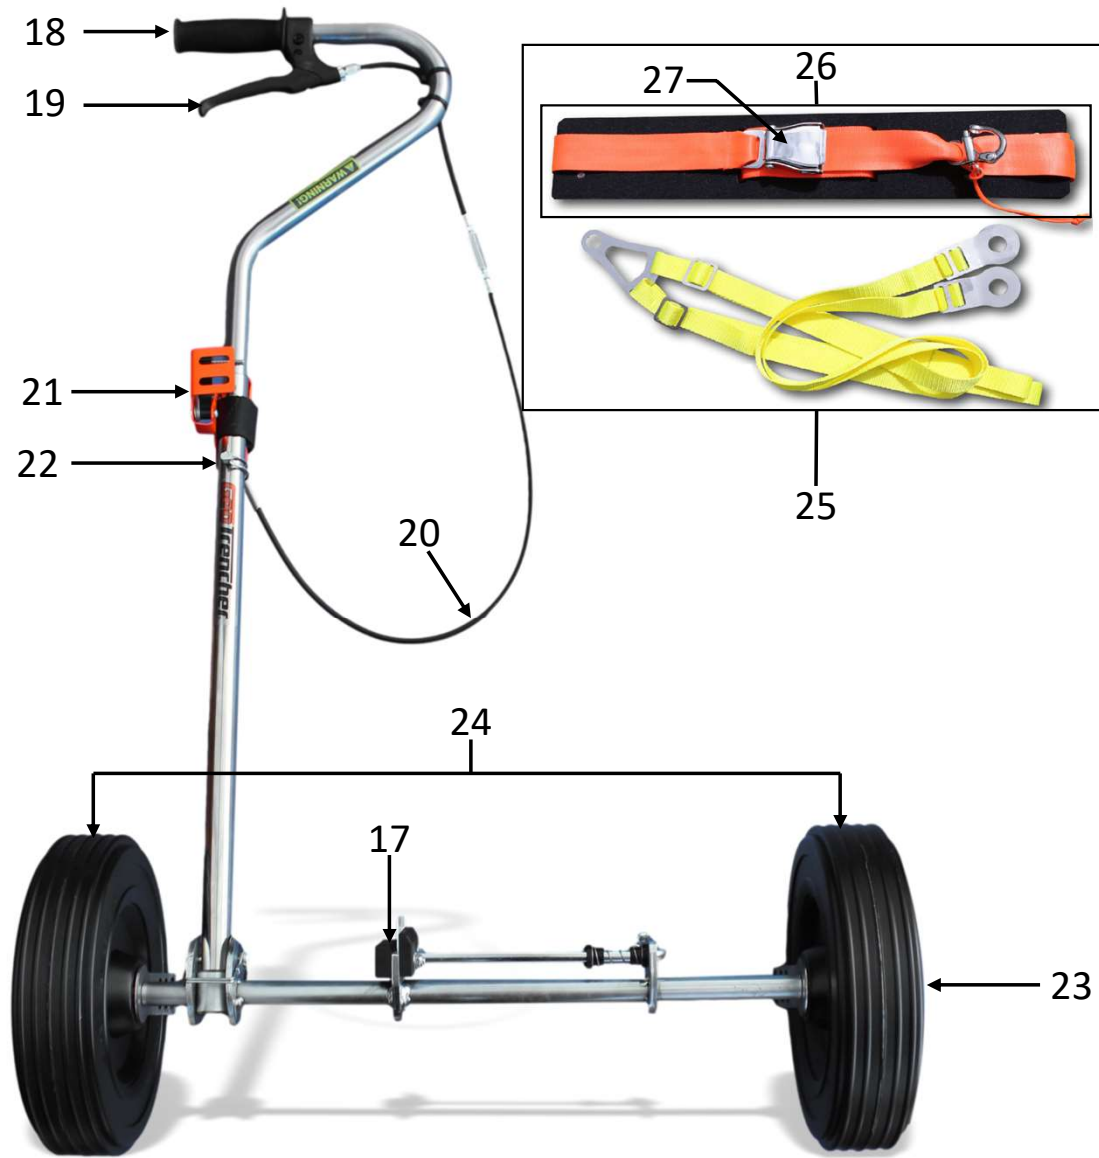

No.	Part No.	Name	Image
1	GR1	bar nose plate	
2	GR2-6	nose sprocket 6 tooth GT400 & GT500	
	GR2-11	nose sprocket 11 tooth GT700	
3	GR3-400	bar 400mm, only	
	GR3-500	bar 500mm, only	
	GR3-700	bar 700mm, only	
4	GR3C-400	bar 400mm, complete	
	GR3C-500	bar 500mm, complete	
	GR3C-700	bar 700mm, complete incl. Chain tensioner GRP-CT	

No.	Part No.	Name	Image
5	GR4-400	chain 400x38mm (2 per box)	
	GR4-400-N	chain 400x25mm (2 per box)	
	GR4-400-W	chain 400x60mm (1 per box)	
	GR4-500	chain 500x38mm (2 per box)	
	GR4-500-N	chain 500x25mm (2 per box)	
	GR4-500-W	chain 500x60mm (1 per box)	
	GR4-700	chain 700x38mm (2 per box)	
	GR4-700-N	chain 700x25mm (2 per box)	
	GR4-700-W	chain 700x60mm (1 per box)	
6	GR4-CL	chain link	
7	GR4-RK	chain repair kit	
	GR4-RK-W	chain repair kit, width	

No.	Part No.	Name	Image
8	GR6	bar clamp	
9	GR7	bar bolts	
10	GR8	mud flap	
11	GRCG4	chain guard tube 400mm	
	GRCG5	chain guard tube 500mm	
	GRCG7	chain guard tube 700mm	
12	GRCGM-C	holder chain guard new	
	GRCGM-Fab	holder chain guard old	
13	GRP-SD	Brass bolt Stihl (2 pcs)	

GeoTrencher[®]

No.	Part No.	Name	Image
17	GRPEZ-01	plastic blocks	
18	GRPEZ-02	rubber grip	
19	GRPEZ-04	hand lever	
20	GRPEZ-08	throttle cable	
21	GRPEZ-10H	throttle Husqvarna, orange	
	GRPEZ-10M	throttle Makita EK6101, EK8100, gold	
	GRPEZ-10ME	throttle Makita EK7651, silver	
	GREZP-10S	throttle Stihl, red	